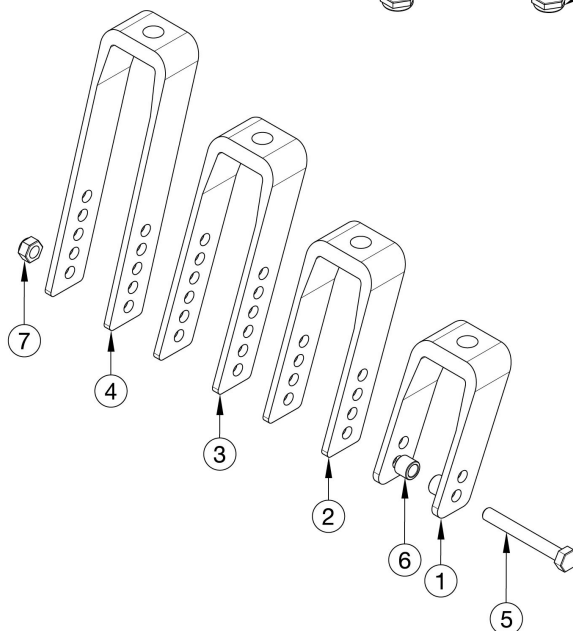

Catalyst E Caster Forks and Stems

Std

Std	3.5"
+ 3/4"	4.4"
+ 1 1/2"	5.1"
HD Std	4.4"
HD Tall	4.8"
Super Low	2.8"

Fork	Height	Width
4" Std	3.6"	2.2"
5" Std	4.6"	2.2"
6" Std	5.6"	2.2"
6" Wide	5.8"	2.9"
7" Std	6.9"	2.2"
7" Wide	7.0"	2.9"

Reference order form for detailed front seat height matrix. If changing to 2" casters, wide forks and hardware needed.

Item Number	Part Number	Description	Quantity
8, 11, 12	500866	Std Caster Stem Assembly CAT	1
9, 11, 12, 13, 15, 16	500001	+3/4 Caster Stem Assembly CAT	1
10, 11, 12, 14, 15, 16	500002	+1 1/2 Caster Stem Assembly CAT	1