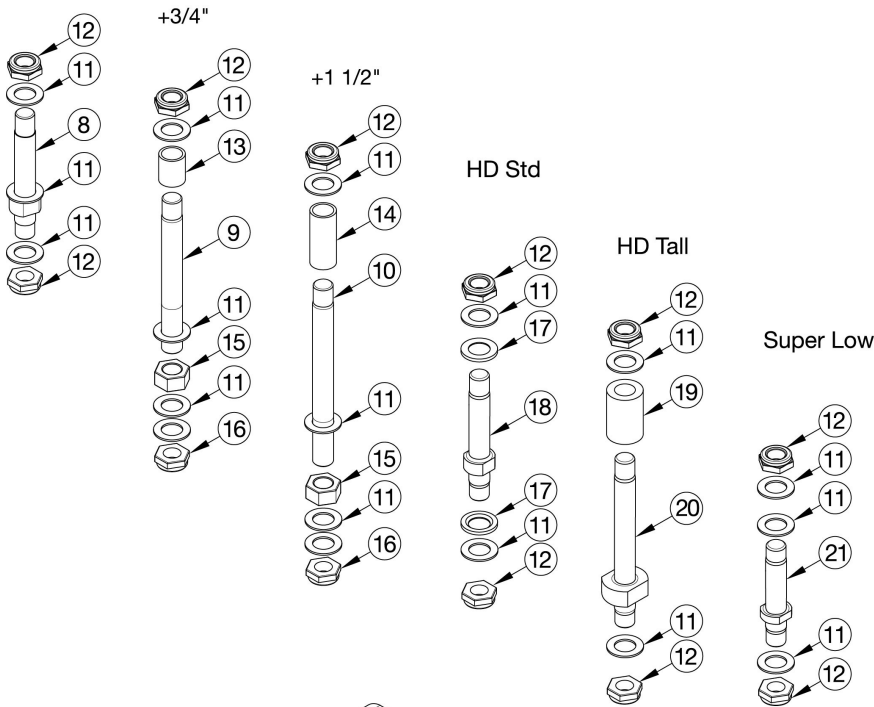

Catalyst E Caster Forks and Stems

Std

Std	3.5"
+ 3/4"	4.4"
+ 1 1/2"	5.1"
HD Std	4.4"
HD Tall	4.8"
Super Low	2.8"

Fork	Height	Width
4" Std	3.6"	2.2"
5" Std	4.6"	2.2"
6" Std	5.6"	2.2"
6" Wide	5.8"	2.9"
7" Std	6.9"	2.2"
7" Wide	7.0"	2.9"

Reference order form for detailed front seat height matrix. If changing to 2" casters, wide forks and hardware needed.

Item Number	Part Number	Description	Quantity
8, 11, 12	500866	Std Caster Stem Assembly CAT	1
9, 11, 12, 13, 15, 16	500001	+3/4 Caster Stem Assembly CAT	1
10, 11, 12, 14, 15, 16	500002	+1 1/2 Caster Stem Assembly CAT	1