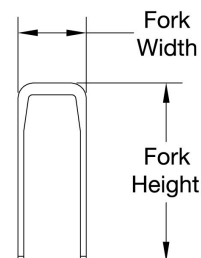

Catalyst E Caster Forks and Stems

Std

Std	3.5"
+ 3/4"	4.4"
+ 1 1/2"	5.1"
HD Std	4.4"
HD Tall	4.8"
Super Low	2.8"

Fork	Height	Width
4" Std	3.6"	2.2"
5" Std	4.6"	2.2"
6" Std	5.6"	2.2"
6" Wide	5.8"	2.9"
7" Std	6.9"	2.2"
7" Wide	7.0"	2.9"

Reference order form for detailed front seat height matrix. If changing to 2" casters, wide forks and hardware needed.

Item Number	Part Number	Description	Quantity
8, 11, 12	500866	Std Caster Stem Assembly CAT	1
9, 11, 12, 13, 15, 16	500001	+3/4 Caster Stem Assembly CAT	1
10, 11, 12, 14, 15, 16	500002	+1 1/2 Caster Stem Assembly CAT	1