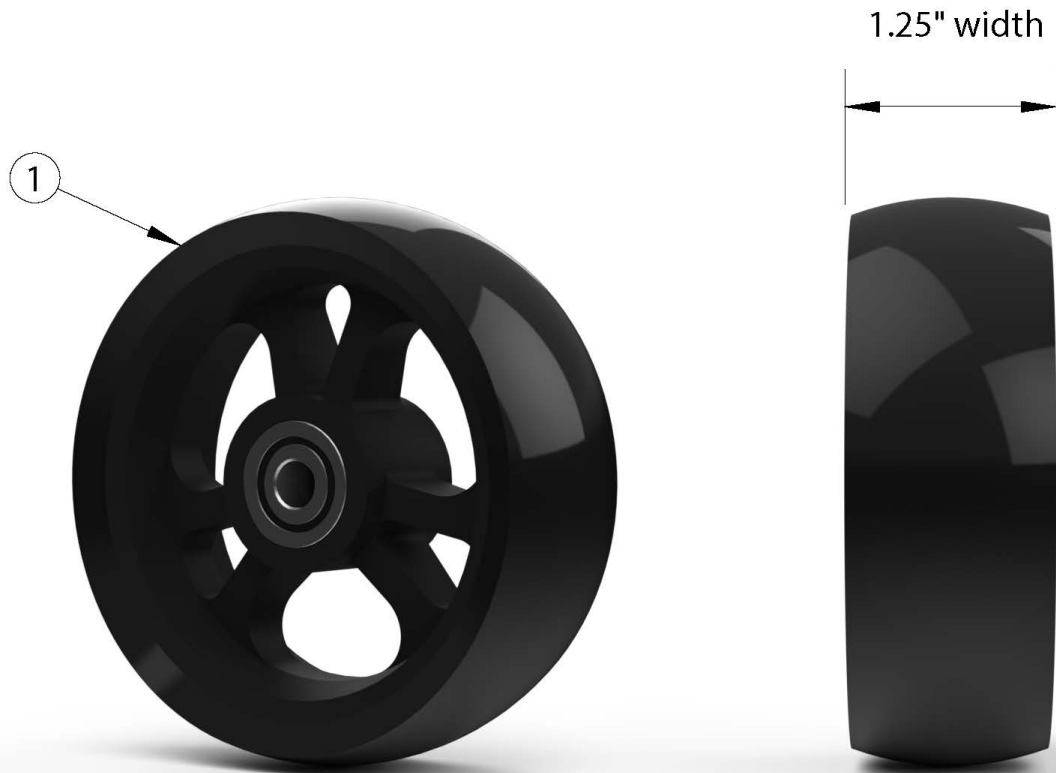

# Arc 1" Poly Casters

*If changing size of casters, new forks may be needed.*

Item Number	Part Number	Description	Quantity
1a	100807	Caster 5 x 1" Poly (1.25")	1
1b	100786	Caster 6 x 1" Poly (1.25")	1
1c	111862	Caster 7 x 1" Poly (1.25")	1
1d	111863	Caster 8 x 1" Poly (1.25")	1