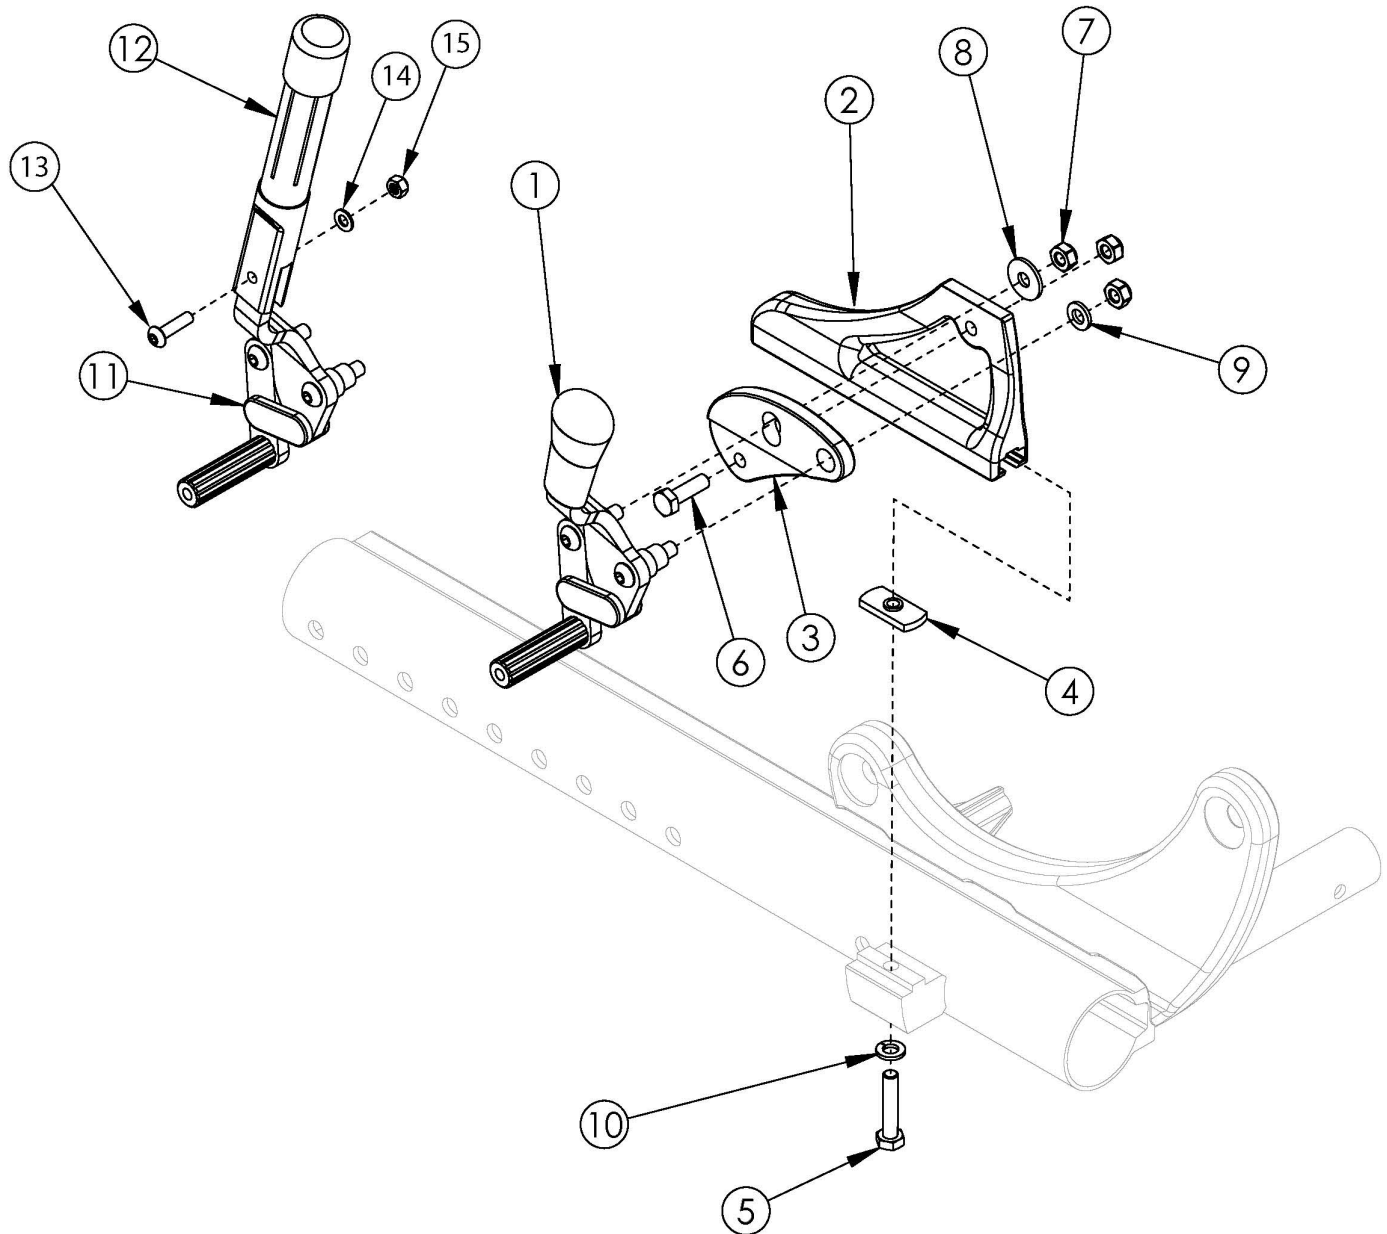

Focus CR Wheel Lock

Does the chair have a combination wheel lock? If yes, please see the combination wheel lock parts manual page.

Item Number	Part Number	Description	Quantity
1a, 2b, 3a, 4 - 10	501486	Wheel Lock Assembly Push Left Focus	1
1b, 2a, 3a, 4 - 10	501487	Wheel Lock Assembly Push Right Focus	1
1a, 1b, 2a, 2b, 3a, 4 - 10	501113	Wheel Lock Assembly Push PAIR Focus	1
2b, 3a, 4 - 10, 11a, 12-15	501488	Wheel Lock Assembly Push w/ Ext Left Focus	1

Item Number	Part Number	Description	Quantity
2a, 3a, 4 - 10, 11b, 12-15	501489	Wheel Lock Assembly Push w/ Ext Right Focus	1
2a, 2b, 3a, 4 - 10, 11a, 11b, 12-15	501114	Wheel Lock Assembly Push w/ Ext PAIR Focus	1
1c, 2b, 3b, 4 - 10	501490	Wheel Lock Assembly Pull Left Focus	1
1d, 2a, 3b, 4 - 10	501491	Wheel Lock Assembly Pull Right Focus	1
1c, 1d, 2a, 2b, 3b, 4 - 10	501115	Wheel Lock Assembly Pull PAIR Focus	1
2b, 3b, 4 - 10, 11c, 12-15	501492	Wheel Lock Assembly Pull w/ Ext Left Focus	1
2a, 3b, 4 - 10, 11d, 12-15	501493	Wheel Lock Assembly Pull w/ Ext Right Focus	1
2a, 2b, 3b, 4 - 10, 11c, 11d, 12-15	501116	Wheel Lock Assembly Pull w/ Ext PAIR Focus	1
2a	001138	Plate Wheel Lock Right Tilt	1
2b	001139	Plate Wheel Lock Left Tilt	1
3a	003769	Wheel Lock Mount Push Tilt <i>Replaced 001140</i>	1
3b	003770	Wheel Lock Mount Pull Tilt <i>Replaced 001238</i>	1
4	001141	Weld Nut NDM 06028 Zinc	1
5	101824	M6 X 30 Hhcs Blk Zn	1
6	101823	M6 X 20 Hhcs Blk Zn	1
7	100658	M6 Nylock Nut Blk Zn	3
8	101853	M6 Washer Blk Zn	1
9	100746	M6 Flat Washer Blk Zn	1
10	101835	M6 Lock Washer Blk Zn	1
12-15	100854	Brake Extension Replacement	1
13	101117	M5 x 22 BTN SHCS BLK ZC	1
14	101856	Flat Washer, M5, Blk Zn	1
15	100657	M5 Nylock Nut Blk Zn	1