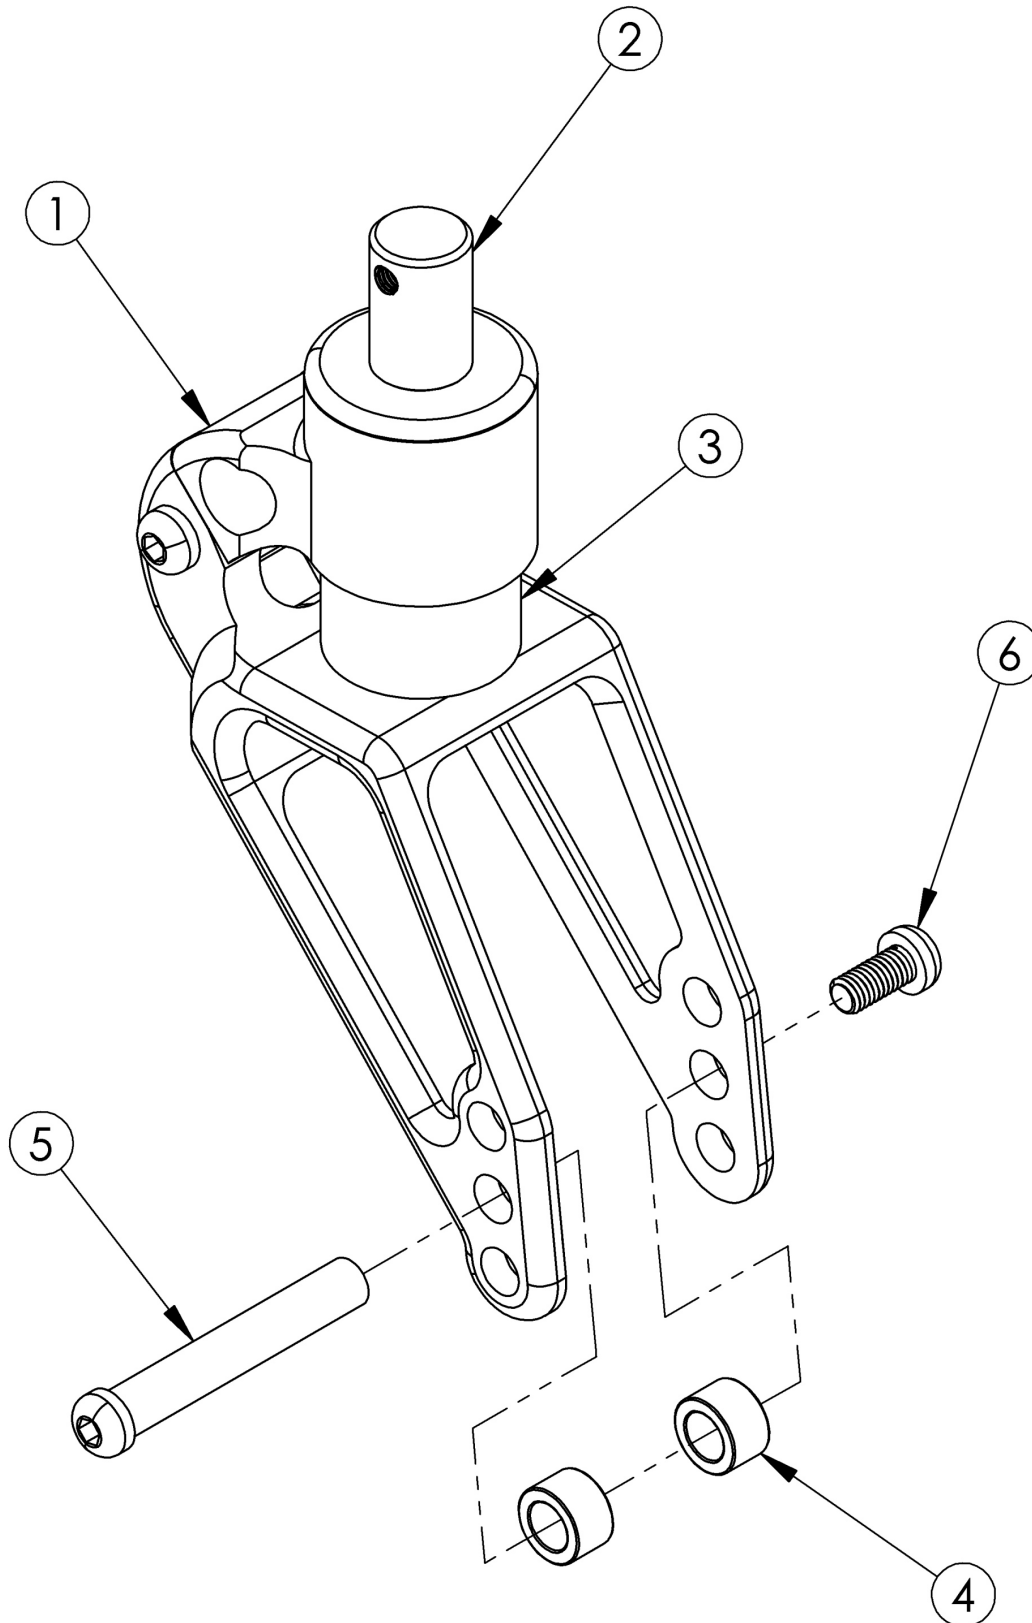

Rogue2 Frog Legs Suspension Fork (Ultra Sport Fork)

Item Number	Part Number	Description	Quantity
1, 2, 4-6	114194	Frog Legs Ultra Sport Fork with 1.25" Stem, Rogue2	1
4-6	103201	Frog Legs Suspension Axle w/Hdwre PAIR, RG/Clik/Ethos <i>This hardware may incur a longer lead time</i>	1
3a	105053	Frog Legs Polymer < 80lbs	1
3b	105054	Frog Legs Polymer 80 - 120lbs	1
3c	105055	Frog Legs Polymer 120 - 160lbs	1
3d	105056	Frog Legs Polymer 160 - 220lbs	1
3e	105057	Frog Legs Polymer 220 - 260lbs	1
3f	105058	Frog Legs Polymer 260 - 300lbs	1