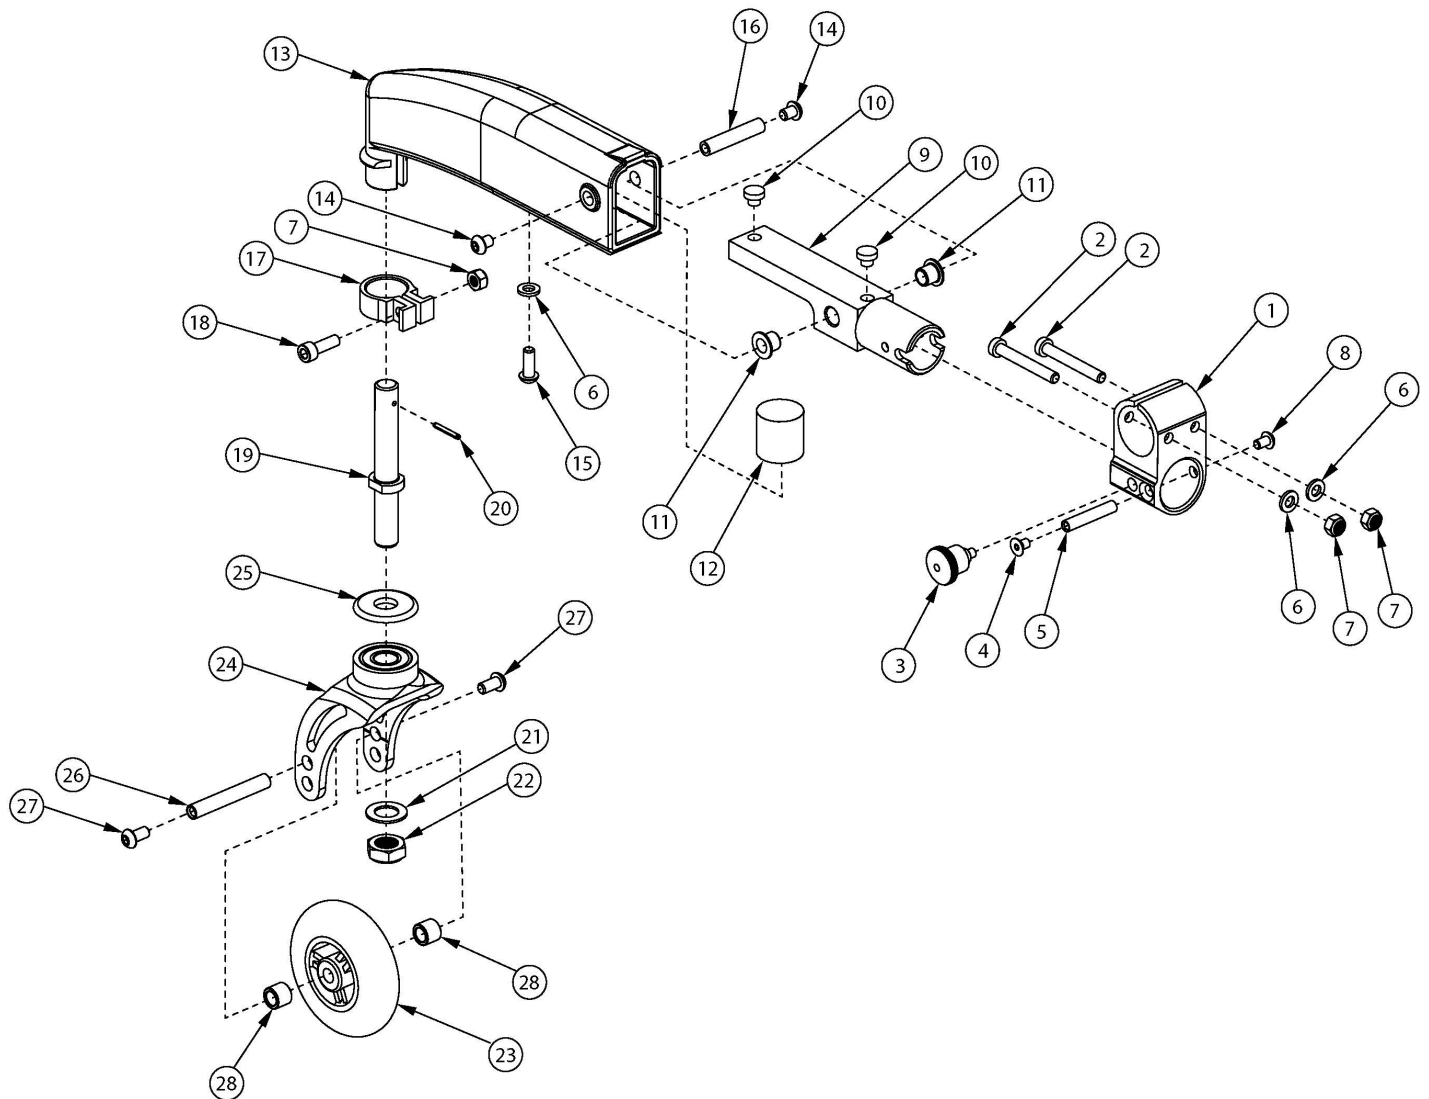

Dynamic 5th Wheel

A new camber tube is needed if retrofitting to the Dynamic 5th Wheel. The Dynamic 5th wheel assemblies contain two of the camber tube mounting clamp set screw, part number 105015. For a complete Dynamic 5th Wheel Assembly, select the Dynamic 5th Wheel Clamp Assembly (502464) and the desired Dynamic 5th Wheel Assembly with Caster.

Item Number	Part Number	Description	Quantity
9a, 10, 11, 12a, 12b, 13 - 16, 17a, 18 - 22, 23a, 24a, 25 - 28	107343	Dynamic 5th Wheel Assembly w/ 3" Rollerblade for 18" Rear Wheels	1
9a, 10, 11, 12a, 12b, 13 - 16, 17b, 18 - 22, 23a, 24a, 25 - 28	107343_---	Dynamic 5th Wheel Assembly w/ 3" Rollerblade for 18" Rear Wheels Anodized	1