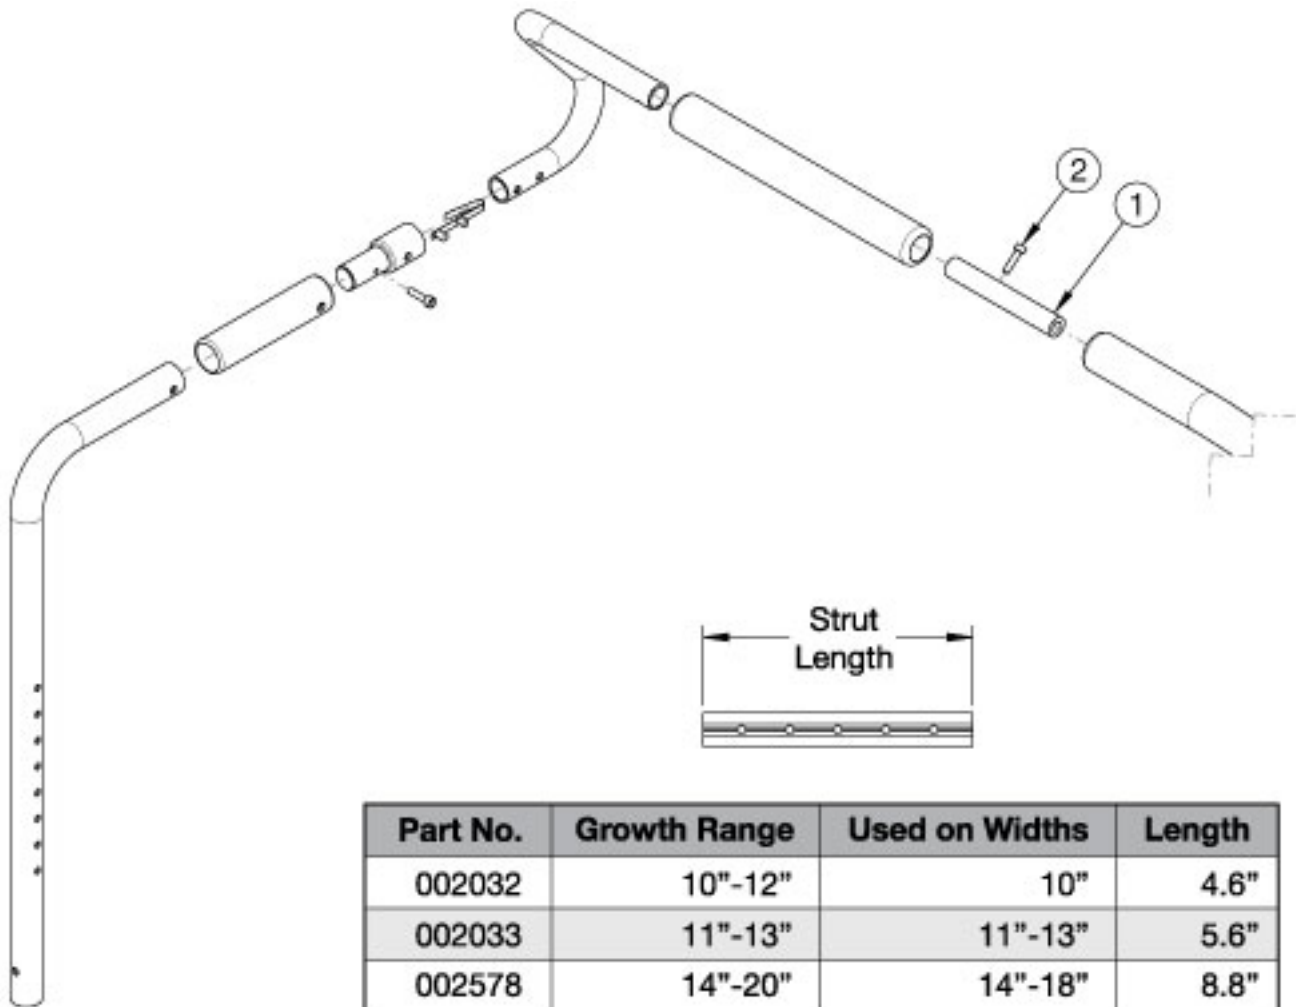

Flip Removable Stroller Handle - Growth

Part No.	Growth Range	Used on Widths	Length
002032	10"-12"	10"	4.6"
002033	11"-13"	11"-13"	5.6"
002578	14"-20"	14"-18"	8.8"

Has your width changed? Will the current growth strut accommodate your new width? If no, please select the appropriate growth strut.

Item Number	Part Number	Description	Quantity
1a	002032	Growth Strut, Stroller, 10-12 <i>Used on 10" chair widths</i>	1
1b	002033	Growth Strut, Stroller, 11-13 <i>Used on 11" - 13" chair widths</i>	1
1c	002578	Growth Strut, Stroller, Short <i>Used on 14" - 18" chair widths</i>	1
2	101843	M5 x 20 SHCS Blk Zn	1