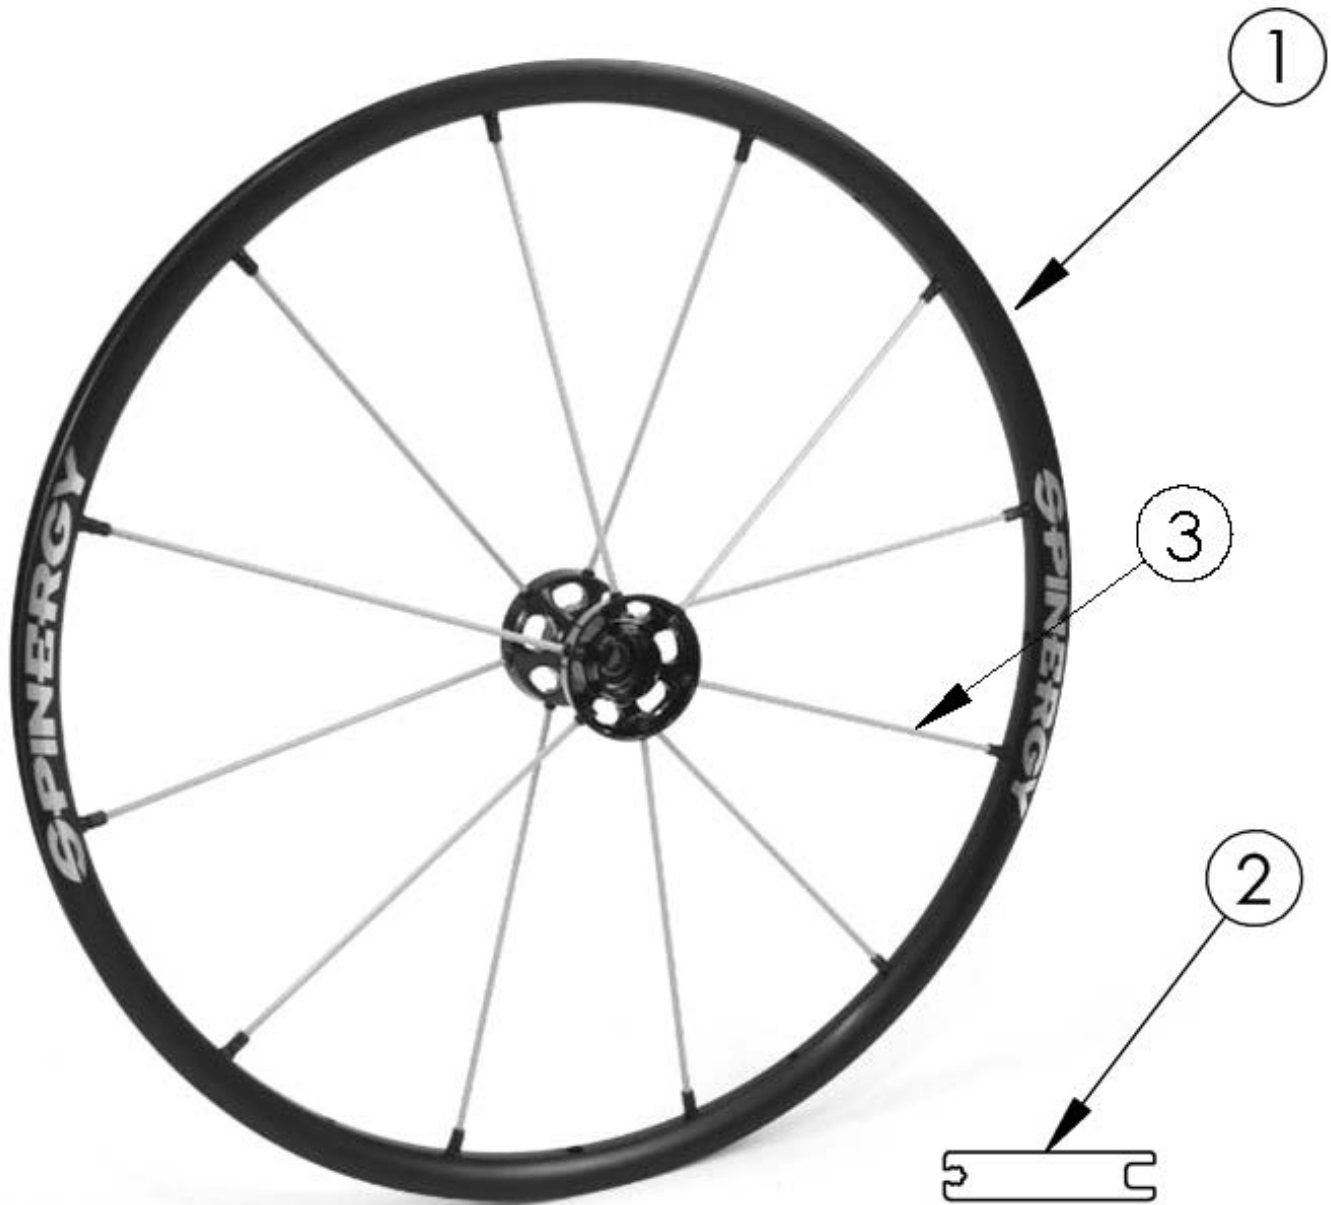

# Little Wave XP Wheels - SpinerGY LX

*Recommended to order the SpinerGY LX Replacement Spoke Tool Kit (110119) when replacing spokes. Replacement SpinerGY Spokes and SpinerGY Wheels with Flex Rims may have an extended lead time. If changing wheel size and anti-tips are present, new anti-tips may be required. If changing wheel size or style, new axles may be needed. Please note tab mounted handrims must be installed prior to the tire being installed.*