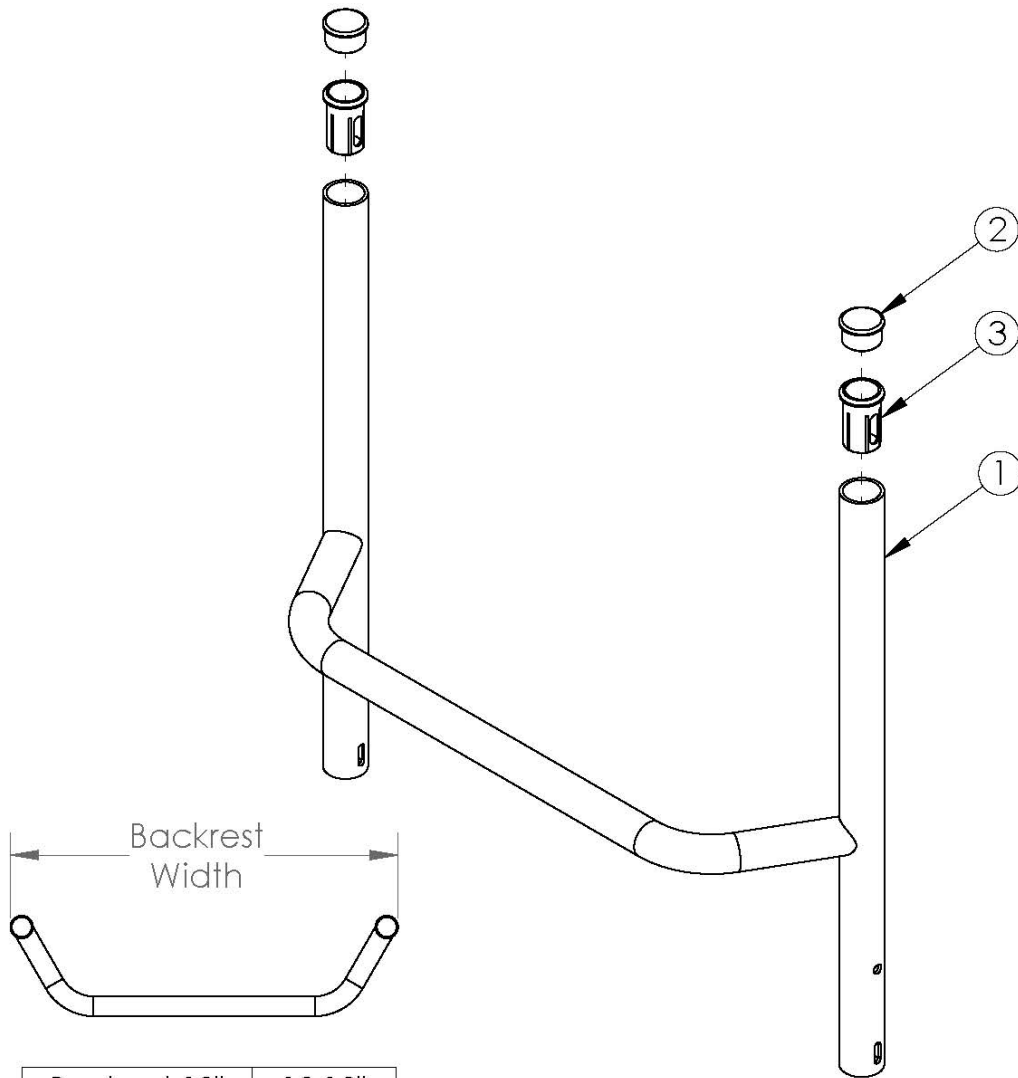

# Rogue ALX Fixed Height Backrest Frame with Non-Adjustable Rigidizer Bar (Formerly Tsunami)

Backrest 10"	10.13"
Backrest 11"	11.13"
Backrest 12"	12.13"
Backrest 13"	13.13"
Backrest 14"	14.13"
Backrest 15"	15.13"
Backrest 16"	16.13"
Backrest 17"	17.13"
Backrest 18"	18.13"
Backrest 19"	19.13"
Backrest 20"	20.13"
Backrest 21"	21.13"
Backrest 22"	22.13"