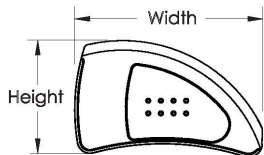

Rigid Adjustable Fender Side Guard

Side Guard	Height	Width
Small	6.5"	12.6"
Medium	7.7"	13.9"
Large	9.2"	14.9"
Small - Short	6.5"	10.6"
Medium - Short	7.9"	11.5"
Large - Short	9.2"	12.3"

If retrofitting, side guard receivers may be required

Item Number	Part Number	Description	Quantity
1a, 1b, 10-13, 16	506715	Carbon Fiber Adjustable Fender Assembly, Small, PAIR	1
1c, 1d, 10-13, 16	506716	Short Carbon Fiber Adjustable Fender Assembly, Small, PAIR	1
2a, 2b, 10-12, 14, 16	506717	Carbon Fiber Adjustable Fender Assembly, Medium, PAIR	1
2c, 2d, 10-12, 14, 16	506718	Short Carbon Fiber Adjustable Fender Assembly, Medium, PAIR	1
3a, 3b, 10-12, 15, 16	506719	Carbon Fiber Adjustable Fender Assembly, Large, PAIR	1
3c, 3d, 10-12, 15, 16	506720	Short Carbon Fiber Adjustable Fender Assembly, Large, PAIR	1
4e, 4f, 7a, 7b, 10-13, 16	506705_ _ _	Aluminum Adjustable Fender w/Foam Insert Assembly, Small, PAIR, Match Frame Color	1
4g, 4h, 7a, 7b, 10-13, 16	506706_ _ _	Short Aluminum Adjustable Fender w/Foam Insert Assembly, Small, PAIR, Match Frame Color	1