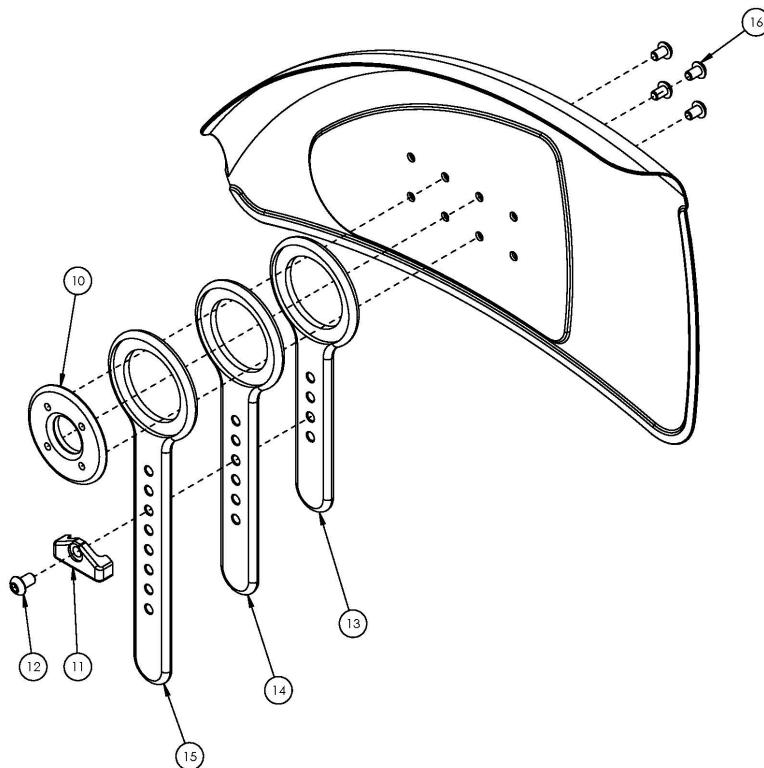

Rigid Adjustable Fender Side Guard

Side Guard	Height	Width
Small	6.5"	12.6"
Medium	7.7"	13.9"
Large	9.2"	14.9"
Small - Short	6.5"	10.6"
Medium - Short	7.9"	11.5"
Large - Short	9.2"	12.3"

If retrofitting, side guard receivers may be required

Item Number	Part Number	Description	Quantity
1a, 1b, 10-13, 16	506715	Carbon Fiber Adjustable Fender Assembly, Small, PAIR	1
1c, 1d, 10-13, 16	506716	Short Carbon Fiber Adjustable Fender Assembly, Small, PAIR	1
2a, 2b, 10-12, 14, 16	506717	Carbon Fiber Adjustable Fender Assembly, Medium, PAIR	1
2c, 2d, 10-12, 14, 16	506718	Short Carbon Fiber Adjustable Fender Assembly, Medium, PAIR	1
3a, 3b, 10-12, 15, 16	506719	Carbon Fiber Adjustable Fender Assembly, Large, PAIR	1
3c, 3d, 10-12, 15, 16	506720	Short Carbon Fiber Adjustable Fender Assembly, Large, PAIR	1
4e, 4f, 7a, 7b, 10-13, 16	506705_ _ _	Aluminum Adjustable Fender w/Foam Insert Assembly, Small, PAIR, Match Frame Color	1
4g, 4h, 7a, 7b, 10-13, 16	506706_ _ _	Short Aluminum Adjustable Fender w/Foam Insert Assembly, Small, PAIR, Match Frame Color	1