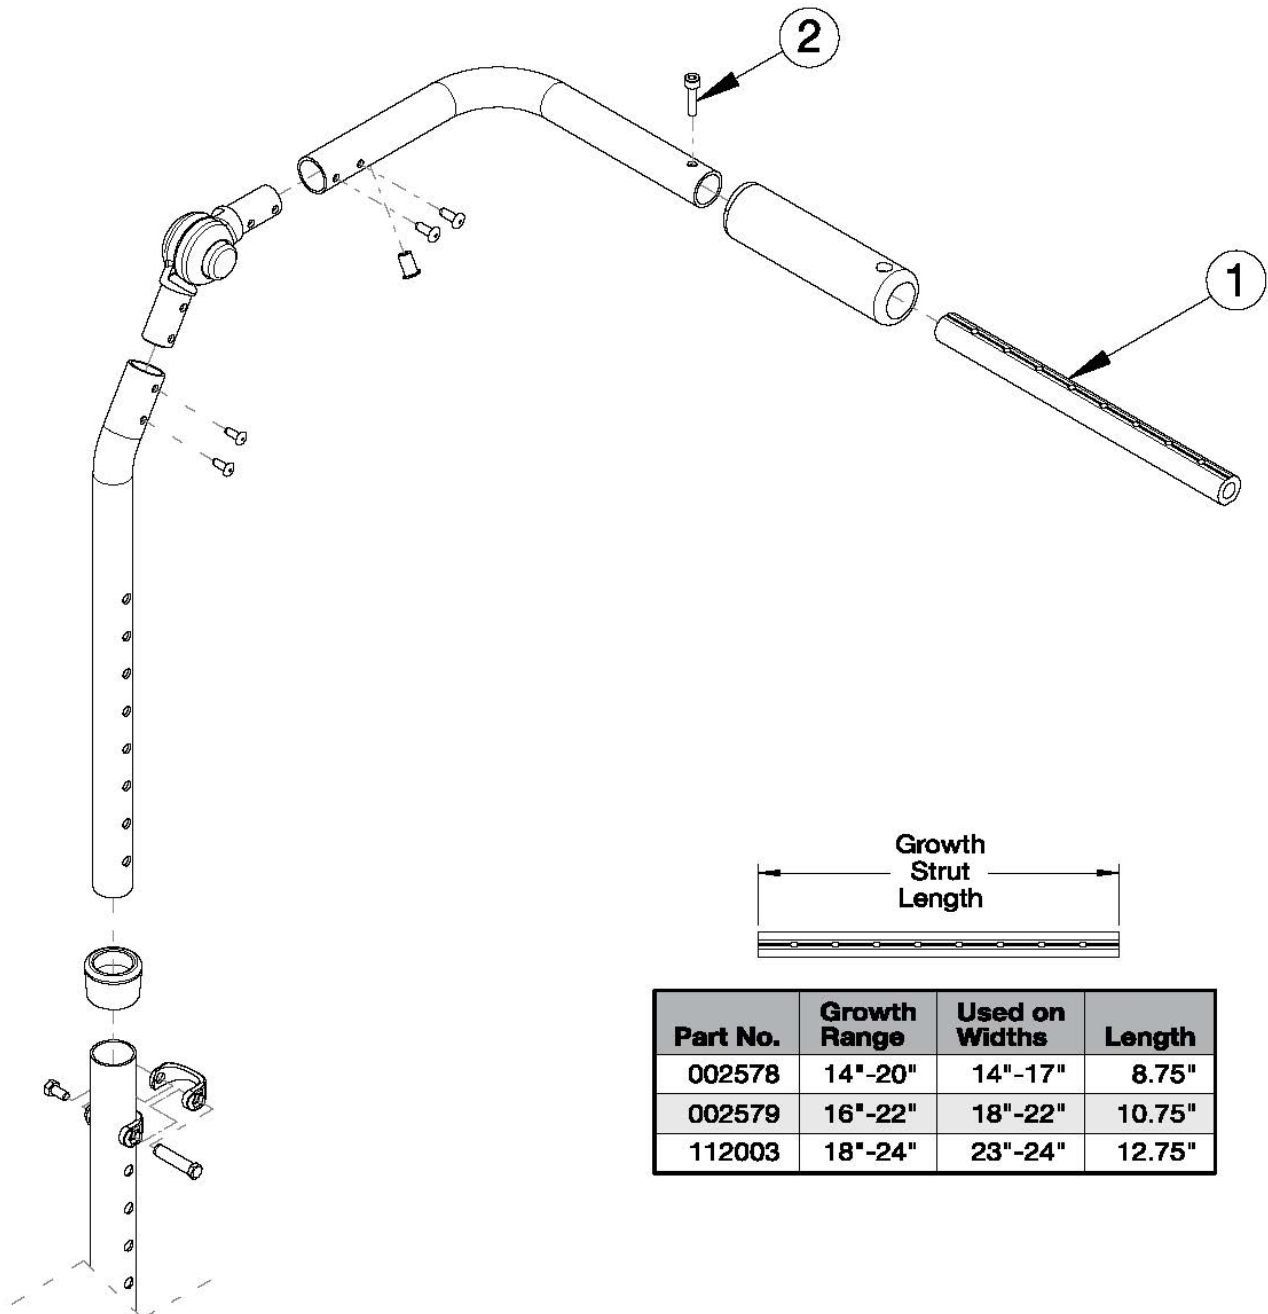

# Focus CR Height Adjustable with Adjustable Handle Backrest - Growth

*Has your width changed? If yes, verify the current growth strut will work or select appropriately below. If chair was invoiced prior to 12/18/23, an upper back tube assembly is required. If chair was invoiced after to 12/18/23, upper back tube assembly parts can now be purchased individually*

Item Number	Part Number	Description	Quantity
1a, 2	503107	Growth Strut Assembly Short, Focus/Flip <i>Used on chairs 14"-17" wide</i>	1
1b, 2	503108	Growth Strut Assembly Long, Flip/Focus <i>Used on chairs 18"-22" wide</i>	1
1c, 2	114289	Growth Strut Assembly Extra Long, Focus <i>Used on chairs 23"-24" wide</i>	1