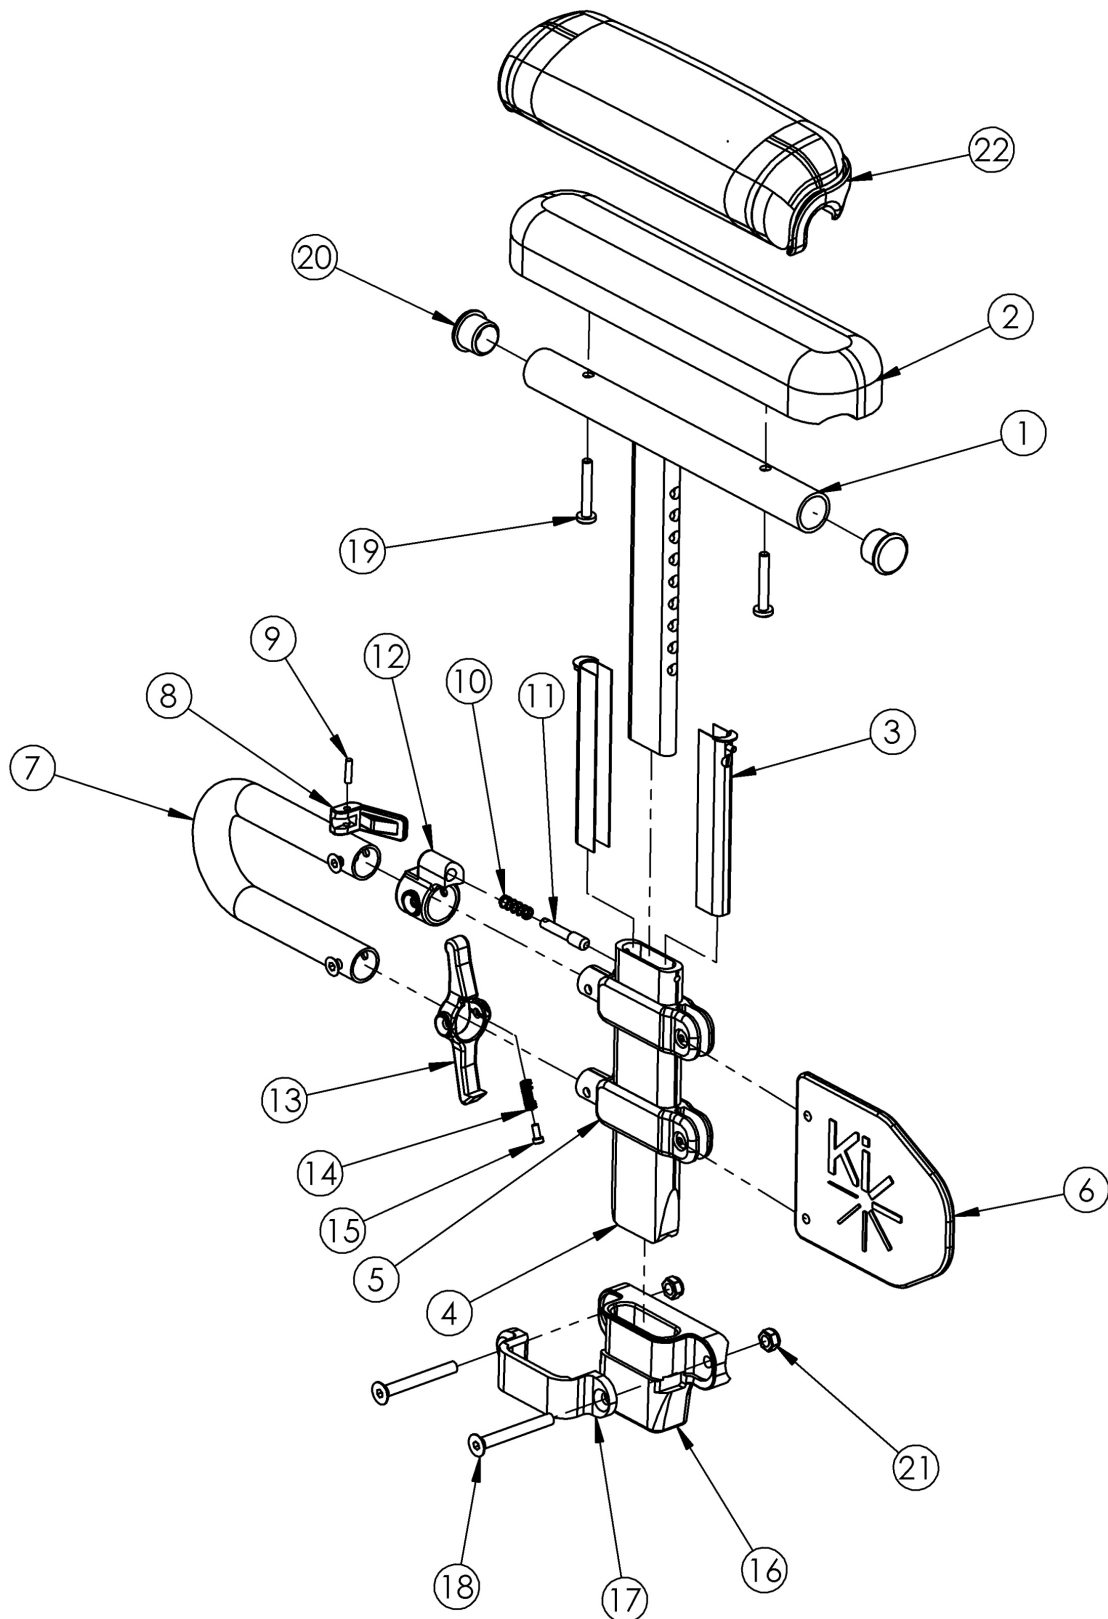

Rogue / Rogue XP Height Adjustable Low T-Arm

Height Adjustable Low T-Arms cannot be retrofitted

Item Number	Part Number	Description	Quantity
1a, 2b, 3-18, 19a, 20-21	121221	Height Adj T-Arm Assm Low, Desk w/ Std Pad and RG/RG ALX/LW XP Receiver PAIR	1
1a, 2b, 3-18, 19a, 20-21	113444	Height Adj T-Arm Assm Low, Desk w/ Std Pad and RG/RG ALX/LW XP Receiver	1
1b, 2a, 3-18, 19a, 20-21	113461	Height Adj T-Arm Assm Low, Full w/ Std Pad and RG/RG ALX/LW XP Receiver PAIR	1
1b, 2a, 3-18, 19a, 20-21	113446	Height Adj T-Arm Assm Low Full w/ Std Pad and RG/RG ALX/LW XP Receiver	1
1a, 3-18, 19b, 20-21, 22b	121223	Height Adj T-Arm Assm Low, Desk w/ Waterfall Pad and RG/RG ALX/LW XP Receiver PAIR	1
1a, 3-18, 19b, 20-21, 22b	121212	Height Adj T-Arm Assm Low, Desk w/ Waterfall Pad and RG/RG ALX/LW XP Receiver	1
1b, 3-18, 19b, 20-21, 22a	113463	Height Adj T-Arm Assm Low, Full w/ Waterfall Pad and RG/RG ALX/LW XP Receiver PAIR	1
1b, 3-18, 19b, 20-21, 22a	113449	Height Adj T-Arm Assm Low Full w/ Waterfall Pad and RG/RG ALX/LW XP Receiver	1
1a, 3-15, 20	114488	Height Adjustable T-Arm, Desk, Low	1
1b, 3-15, 20	002683	Arm T Height Adjustable Low, Full Right Assembly	1
1b, 3-15, 20	114489	Height Adjustable T-Arm, Full, Low <i>Replaced 002683 / 002684</i>	1
1a, 20	002648	Post Weldment, T-Arm, Low, Desk	1
1b, 20	002649	Post Weldment, T-Arm, Low, Full	1
2a	100500	Arm Pad Full	1
2b	100501	Arm Pad Desk	1
3	000090	Height Adjustable T Armrest Shim	2
4	002105	Tube, Outer, T-Arm, Low	1
7	002104	Transfer Tube, T-Arm, Low	1
9	200257	Dowel Pin 1/8 x 1/2	1
10	000134	Height Adjustable Armrest Lever Spring	1
11	000099	Height Adjustable Armrest Lever Pin	1
12	000096	Height Adjustable T Armrest Pin Lock Housing	1
8-12	500541	Arm Height Adjustable T Upper Lever Assembly	1
13	002106	Lever, T-Arm, Low	1
14	000135	Height Adjustable T Armrest Release Lever Spring	1
15	000152	Height Adjustable T Armrest Release Spring Button	1