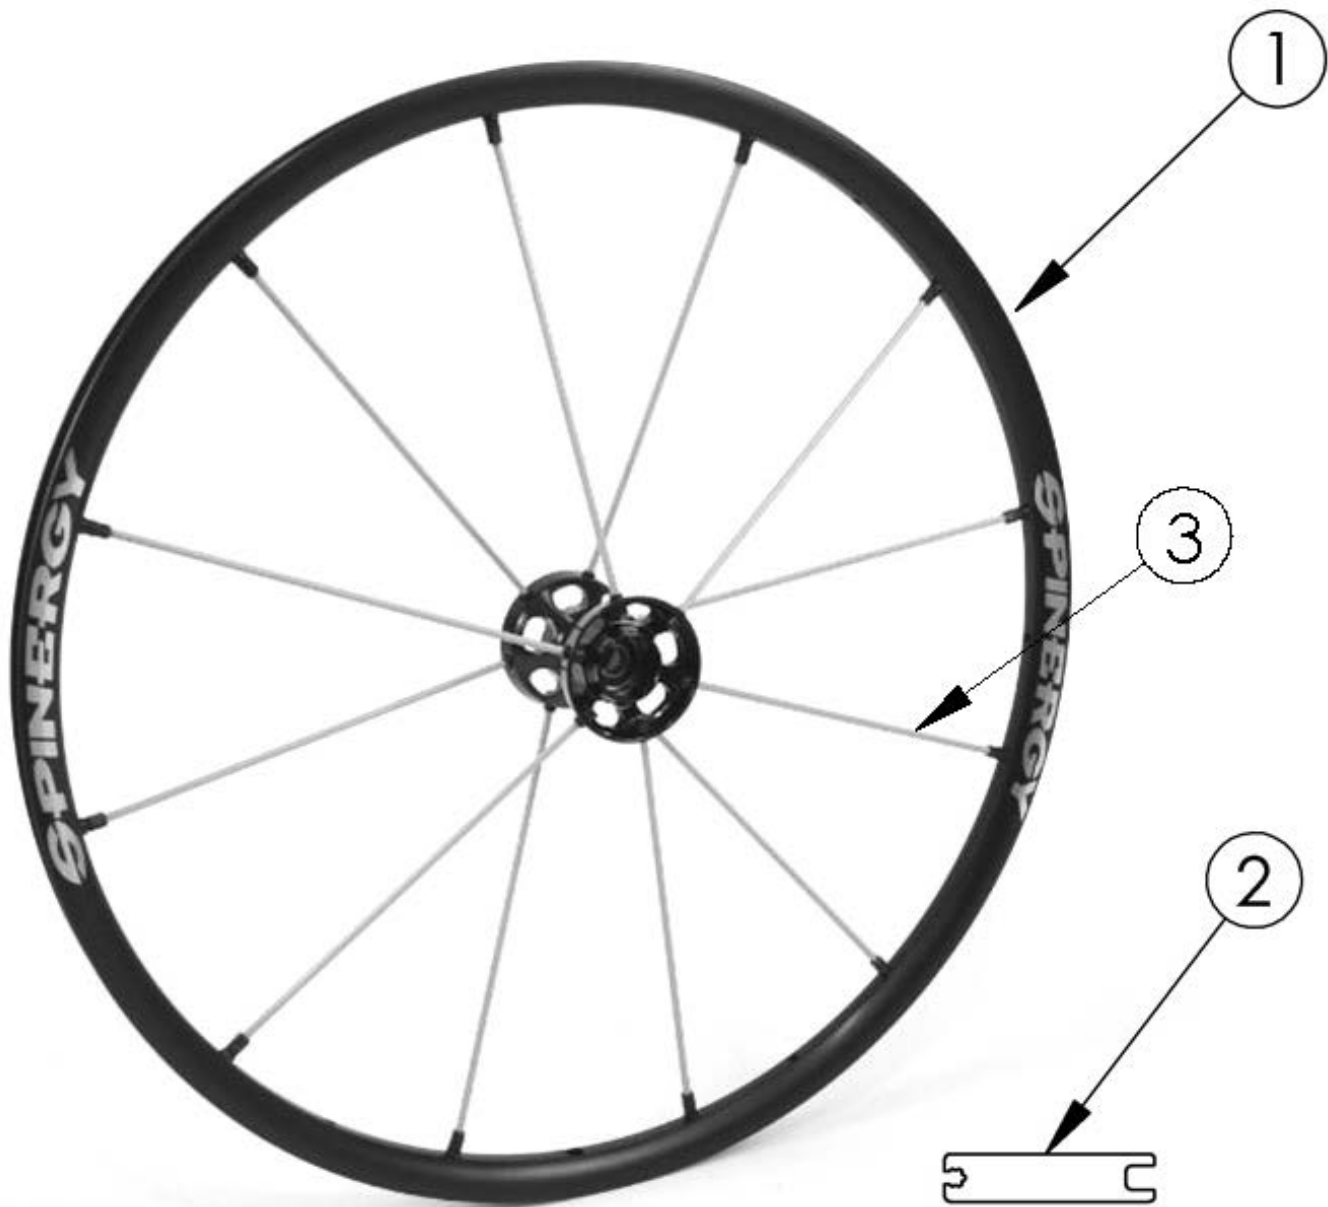

Clik Wheels - SpinerGY LX

<p>

Recommended to order the SpinerGY LX Replacement Spoke Tool Kit (110119) when replacing spokes. <p>

Replacement SpinerGY Spokes and SpinerGY Wheels with Flex Rims may have an extended lead time. <p>

If changing wheel size and anti-tips are present, new anti-tips may be required. If changing wheel size or style, new axles may be needed. <p>

Please note tab mounted handrims must be installed prior to the tire being installed.

Item Number	Part Number	Description	Quantity	Retail
1a	100886	22" x 1/2" SpinerGY LX Black Spoke	1	$819.47