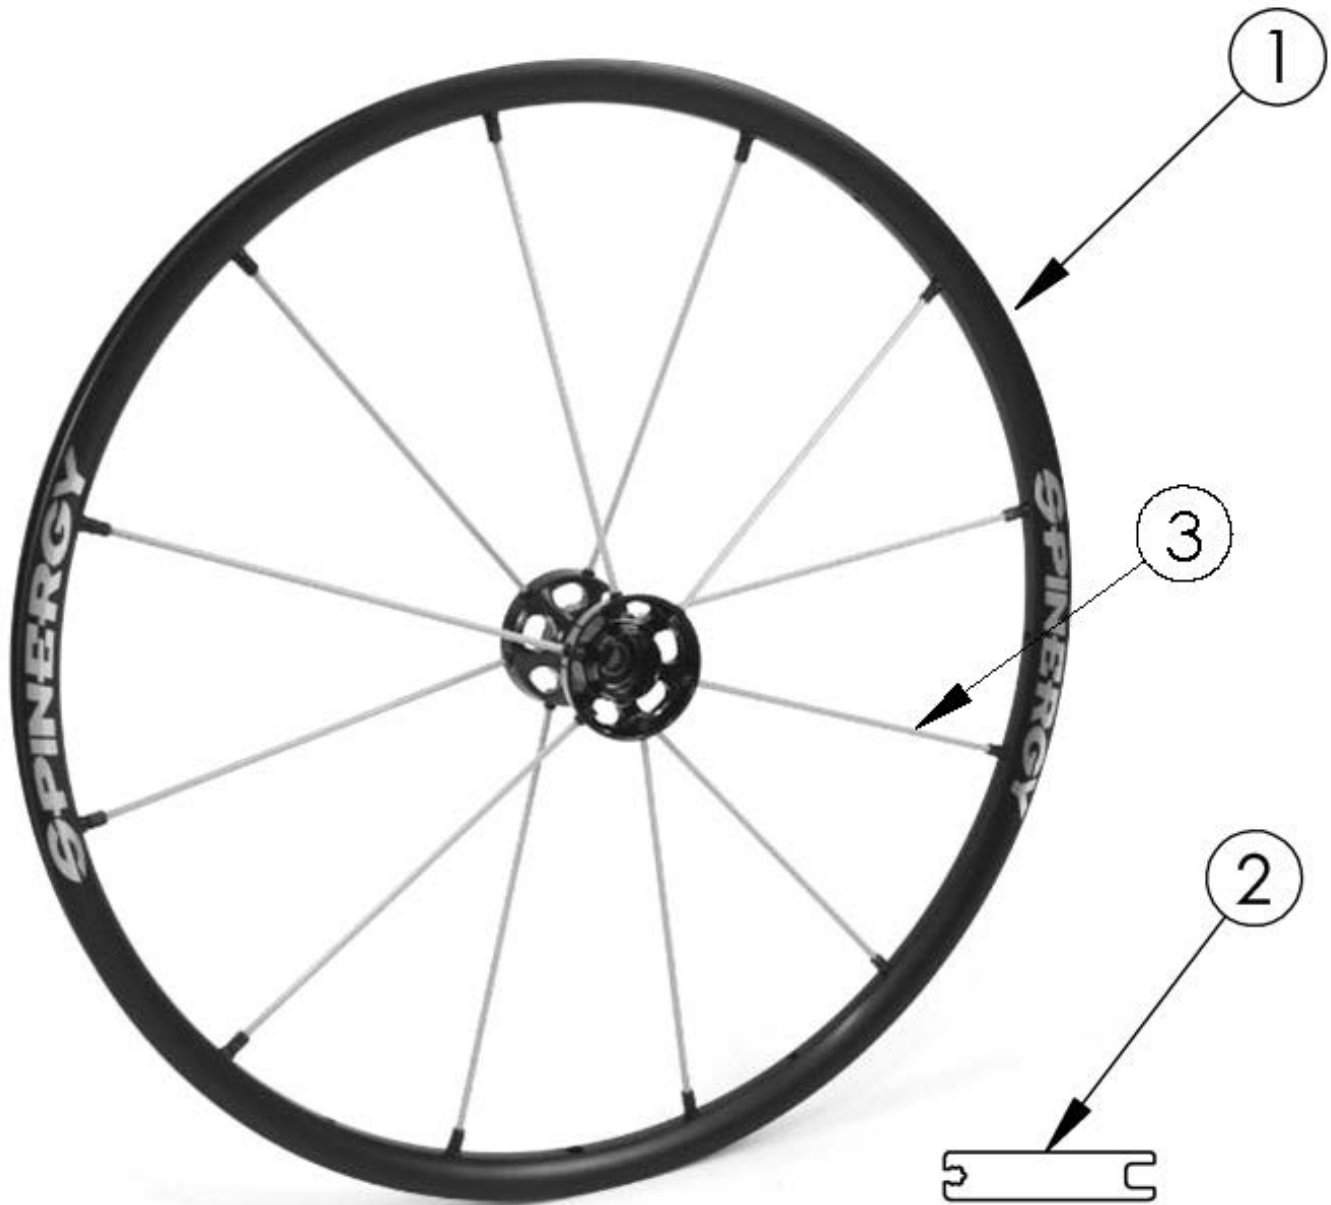

Ethos Wheels - SpinerGY LX

Recommended to order the SpinerGY LX Replacement Spoke Tool Kit (110119) when replacing spokes. Replacement SpinerGY Spokes and SpinerGY Wheels with Flex Rims may have an extended lead time. If changing wheel size and anti-tips are present, new anti-tips may be required. If changing wheel size or style, new axles may be needed. Please note tab mounted handrims must be installed prior to the tire being installed.

Item Number	Part Number	Description	Quantity
1a	100886	22" x 1/2" SpinerGY LX Black Spoke	1
1b	100939	22" x 1/2" SpinerGY LX Red Spoke	1