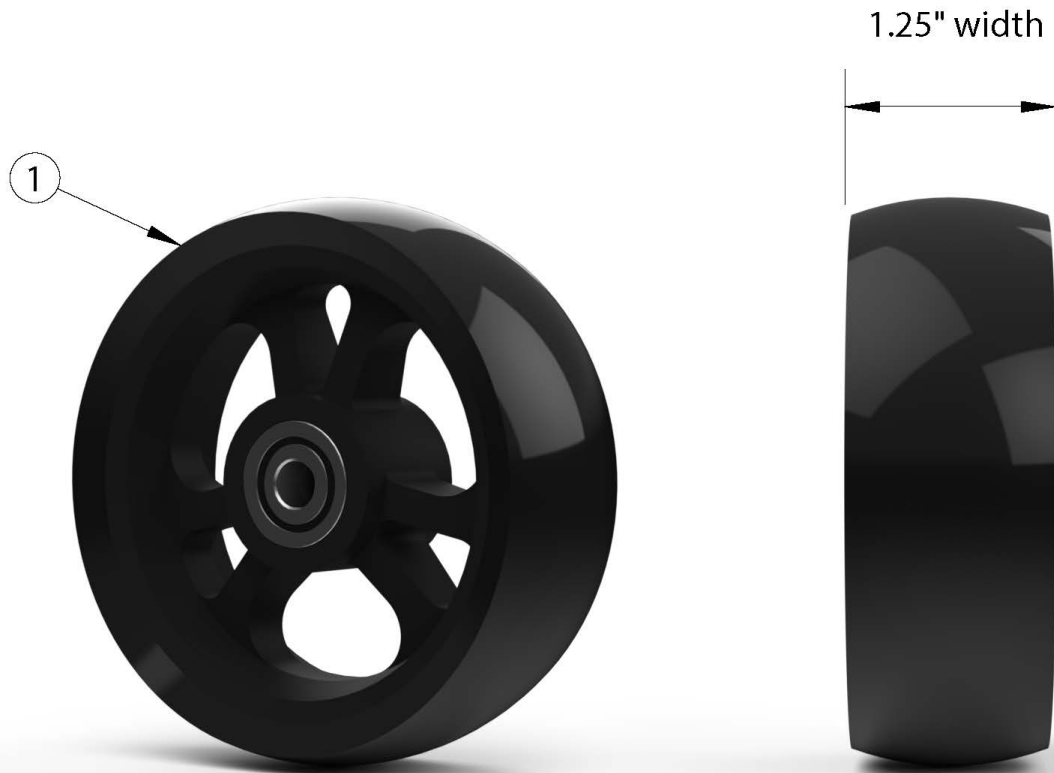

Flip for x:panda 1.25" Soft Roll (Poly) Casters

If changing size of casters, new forks may be needed.

Item Number	Part Number	Description	Quantity
1a	100786	Caster 6 x 1.25" Soft Roll	1
1b	111862	Caster 7 x 1.25" Soft Roll	1
1c	111863	Caster 8 x 1.25" Soft Roll	1