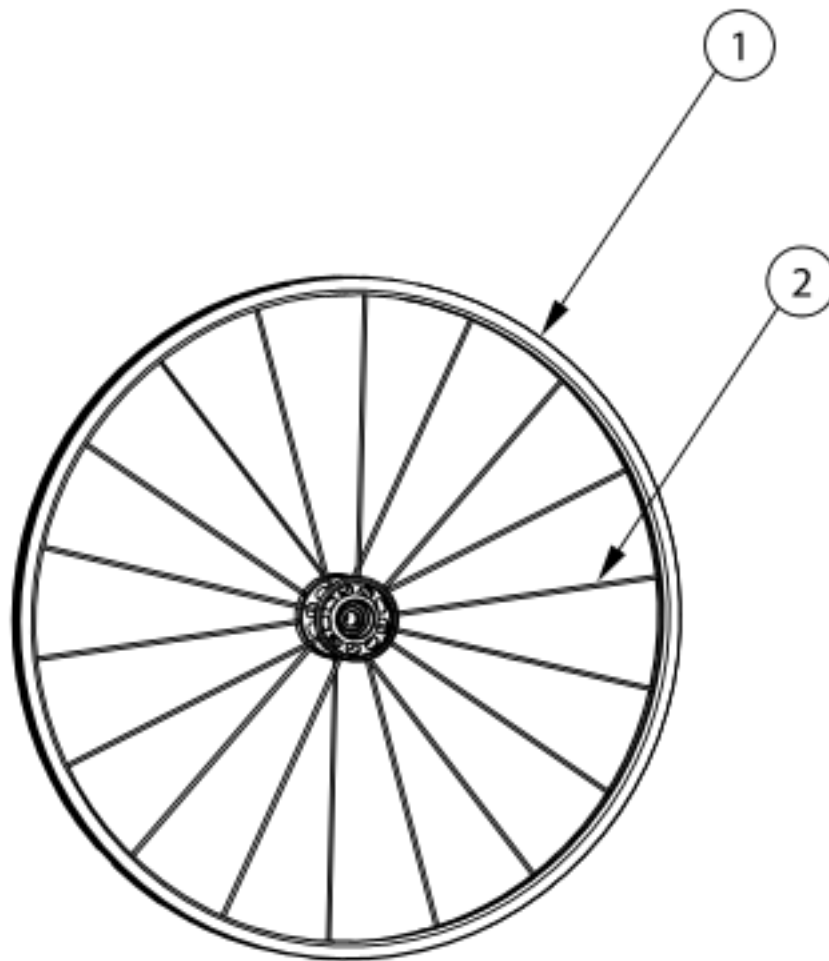

## Catalyst 5Vx Wheels - MAXX Spoke

*If changing wheel size and anti-tips are present, new anti-tips may be required. If changing wheel style, new axles may be needed. Please note tab mounted handrims must be installed prior to the tire being installed. If Drum Brake is present, see MAXX Spoke for Drum Brake page.*

Item Number	Part Number	Description	Quantity
1a	108244	Wheel 20" MAXX Spoke, Black Hub/Rim/Spokes	1
1b	105135	Wheel 22" MAXX Spoke, Black Hub/Rim/Spokes	1
1c	105136	Wheel 24" MAXX Spoke, Black Hub/Rim/Spokes	1
1d	107436	Wheel 25" MAXX Spoke, Black Hub/Rim/Spokes	1
1e	107437	Wheel 26" MAXX Spoke, Black Hub/Rim/Spokes	1
2a	109274	Replacement Spoke MAXX Spoke 20"	1

See Page 2 for Discontinued Wheels.

**Tire Component Chart (Discontinued Wheels)**

Wheel		1 3/8" Street Pneumatic			1" High Pressure			1 3/8" Euro Trek Knobby			1" Schwalbe				1 3/8" Schwalbe HS-127			2" Mountain			
Wheel	Wheel Part #	Tire	Inner Tube	Rim Strip	Tire	Inner Tube	Rim Strip	Tire	Inner Tube	Rim Strip	Mara-thon Tire	One Tire	Inner Tube	Rim Strip	Tire	Inner Tube	Rim Strip	Tire	Inner Tube	Rim Strip	
18" Ki Spoke	200529	101587	101588	101137																	
20" Ki Spoke	200530	100911	100912	101137	102957	102844	101137														
22" Ki Spoke	200531	100634	100588	101908	102961	100609	101908											101475	100588	101908	
24" Ki Spoke	200532	111818	100589	100596	102958	100580	100596	102982	100589	100596	100864	103176	100580	100596	102920	100589	100596	101476	101188	100596	
25" Ki Spoke	200533				102959	101457	101452				101357	103177	101457	101452				100166	100208	101452	
26" Ki Spoke	200534	100636	100590	100608	102960	100582	100597				100865		100582	100597							
20" 5-Spoke X Core	101961	100911	100912	101137																	
22" 5-Spoke X Core	101962	100634	100588	101908																	
24" 5-Spoke X Core	100960	111818	100589	100596				102982	100589	100596					102920	100589	100596				