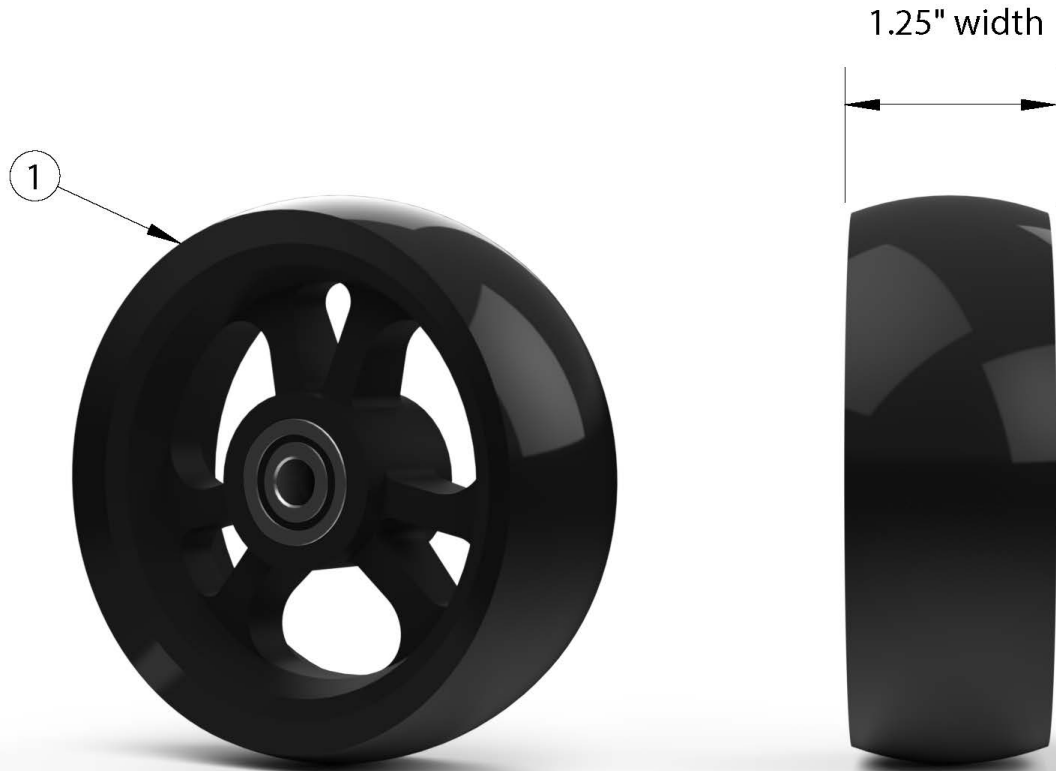

# Flip for x:panda 1" Poly Casters

*If changing size of casters, new forks may be needed.*

Item Number	Part Number	Description	Quantity
1a	100786	Caster 6 x 1" Poly (1.25")	1
1b	111862	Caster 7 x 1" Poly (1.25")	1
1c	111863	Caster 8 x 1" Poly (1.25")	1