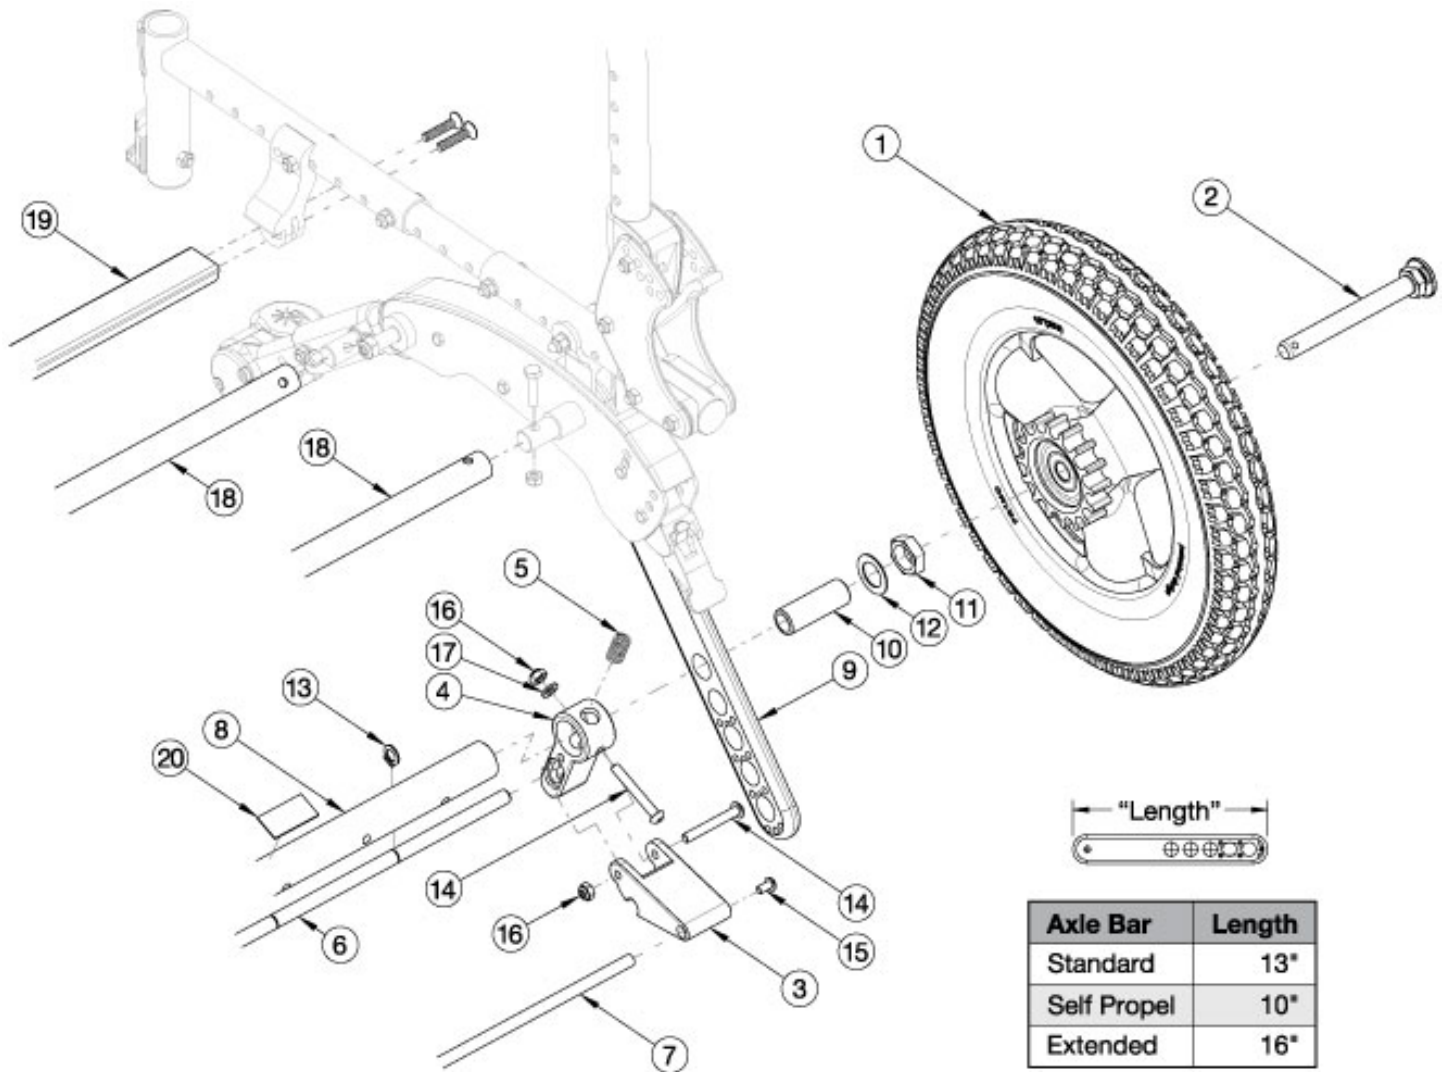

Flip Attendant Foot Lock

This design effective starting with serial number FLP007536. If retrofitting/replacing, for a full assembly please select a wheel size, axle tube and the Attendant Foot Lock Kit.

| Item Number | Part Number | Description | Quantity |
|--------------------|--------------------|--------------------------------|-----------------|
| | | <i>Used on 18" wide chairs</i> | |
| 19a | 001879 | Strut Tube Seat 10 Wide | 1 |
| 19b | 001880 | Strut Tube Seat 11 Wide | 1 |
| 19c | 001881 | Strut Tube Seat 12 Wide | 1 |
| 19d | 001882 | Strut Tube Seat 13 Wide | 1 |
| 19e | 001883 | Strut Tube Seat 14 Wide | 1 |
| 19f | 001884 | Strut Tube Seat 15 Wide | 1 |
| 19g | 001885 | Strut Tube Seat 16 Wide | 1 |
| 19h | 001886 | Strut Tube Seat 17 Wide | 1 |
| 19i | 001887 | Strut Tube Seat 18 Wide | 1 |