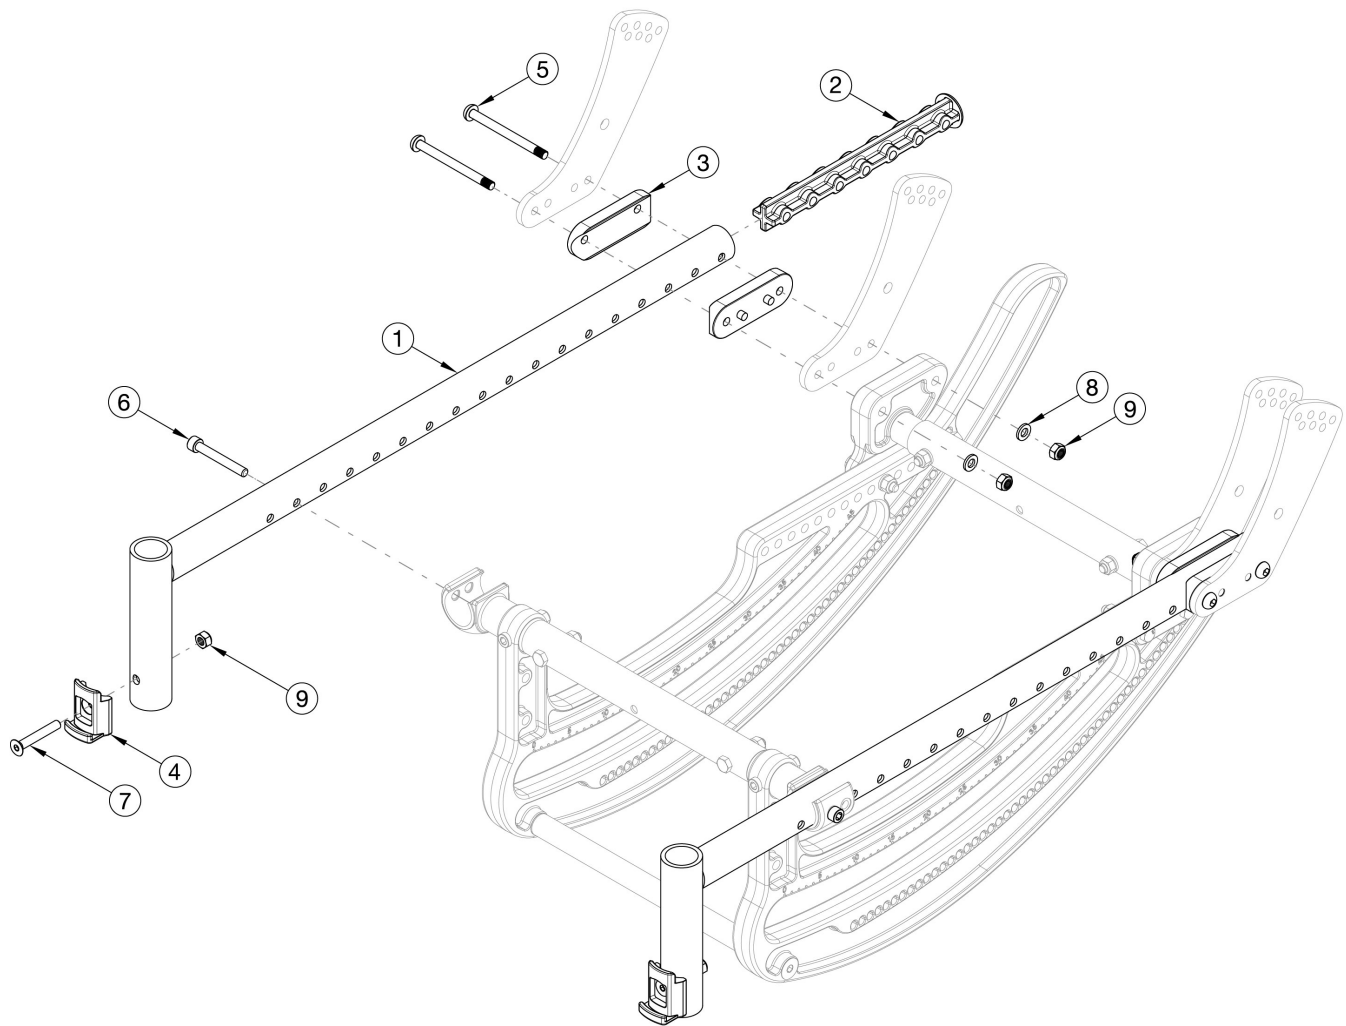

CR45 Seat Frame

Item Number	Part Number	Description	Quantity
1a, 2, 4, 7, 9	116363_ _ _	Seat Tube Assy, Sht	1
1b, 2, 4, 7, 9	116364_ _ _	Seat Tube Assy, Med	1
1c, 2, 4, 7, 9	116365_ _ _	Seat Tube Assy, Lng	1
1a	112446	Short Seat Tube	2
1b	112447	Medium Seat Tube	2
1c	112448	Long Seat Tube	2
2	112449	Seat Tube Plug	2
3	112491	Saddle, Dual, 1" x 2.0SP	4

Item Number	Part Number	Description	Quantity
4	000336	Latch Block	2
5	107139	M6 x 70, BHCS, P/THD BLZ	4
6	101472	M6 x 45 SHCS BLK ZC	2
7	101819	M6 x 40 FHCS Blk Zn	2
8	100746	M6 Flat Washer Blk Zn	4
9	100658	M6 Nylock Nut Blk Zn	6