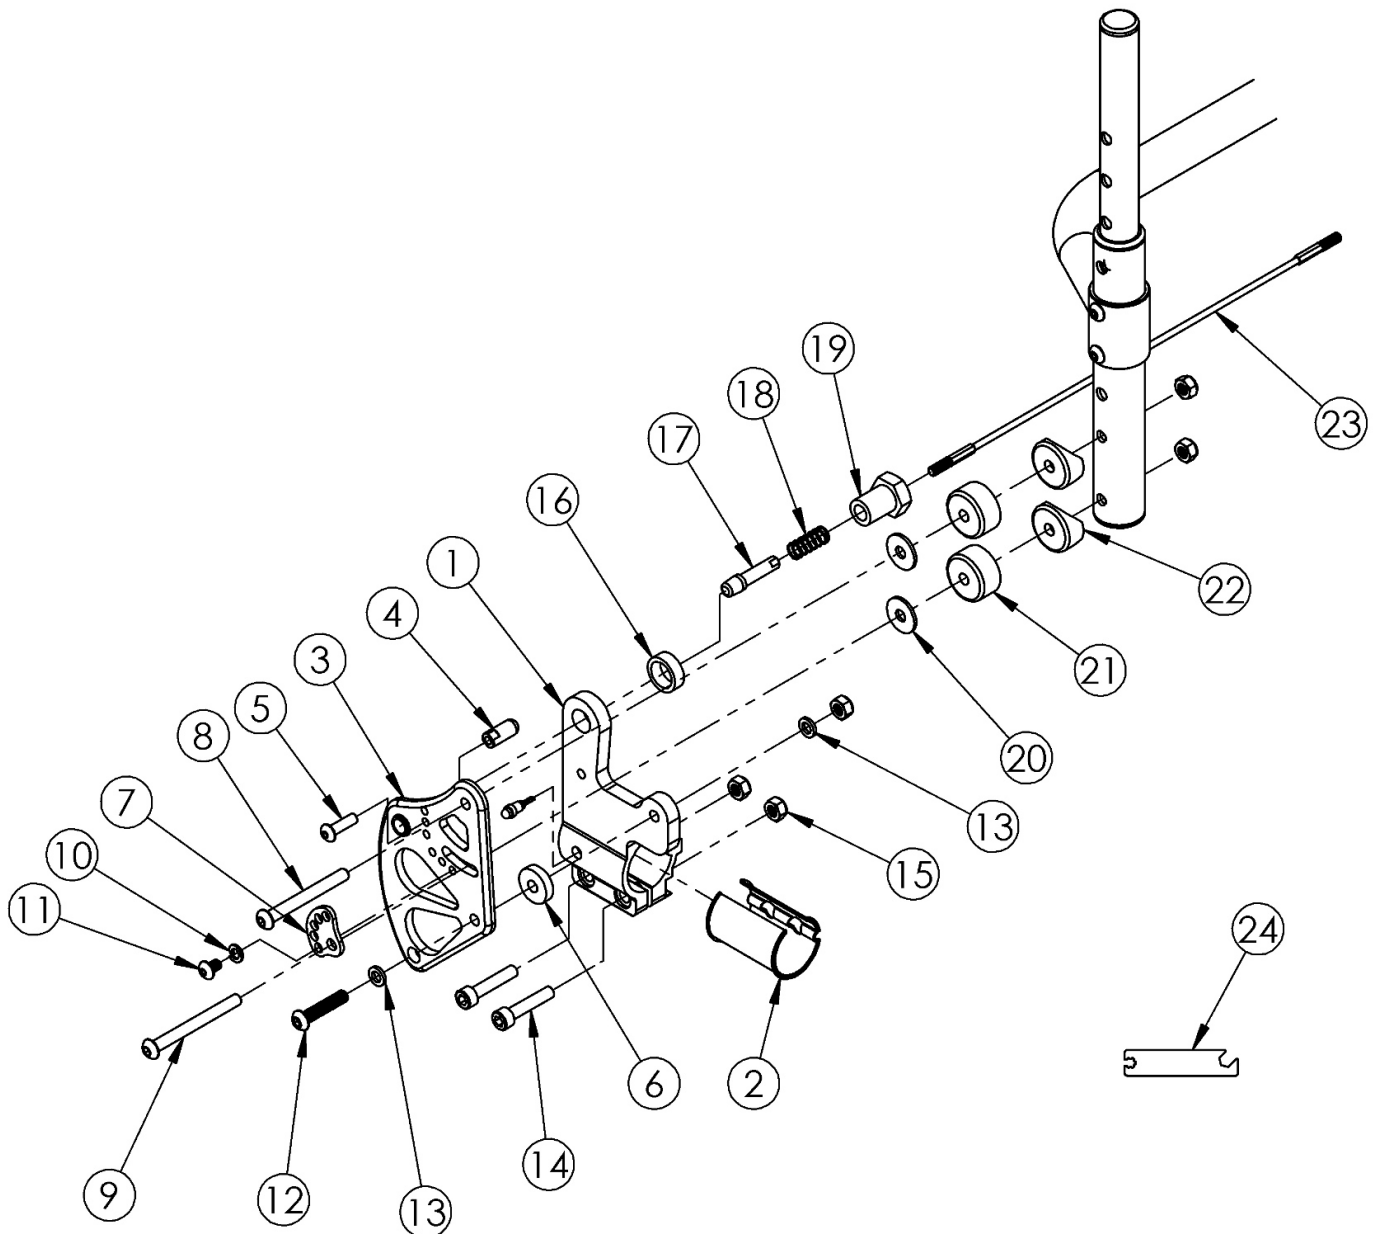

# Clik 1" Offset Backrest Mount

1" Offset Backrest Mount used with Height Adjustable Back Posts

<p>

Spinergy Back Release Cable based on Seat Width

Item Number	Part Number	Description	Quantity	Retail
1a, 2, 3a, 4-7, 8-22	502436	1" Inward Offset Backrest Mount Assembly Right Black CLIK	1	\$150.05
1a, 2, 3b, 4-7, 8-22	502436_---	1" Inward Offset Backrest Mount Assembly, Right, Color Anodized, CLIK	1	\$191.68
1b, 2, 3c, 4-7, 8-22	502437	1" Inward Offset Backrest Mount Assembly Left Black CLIK	1	\$150.05