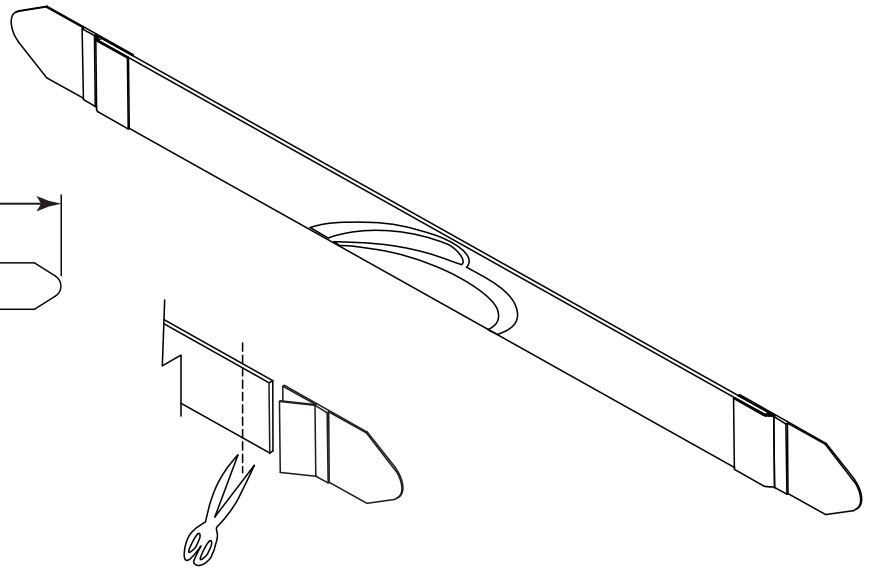

### MEASURING GUIDE

DESCRIPTION	DIM "A"
LEG STRAP 11"-12" BLK	27 1/2
LEG STRAP 13"-15" BLK	32 1/2
LEG STRAP 16"-18" BLK	39 1/2
LEG STRAP 19"-20" BLK	45 1/2

Leg Straps may be custom cut to a smaller size