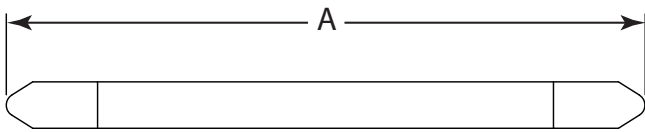

### MEASURING GUIDE

DESCRIPTION	DIM "A"
LEG STRAP 11"-12" BLK	27 1/2
LEG STRAP 13"-15" BLK	32 1/2
LEG STRAP 16"-18" BLK	39 1/2
LEG STRAP 19"-20" BLK	45 1/2

Leg Straps may be custom cut to a smaller size