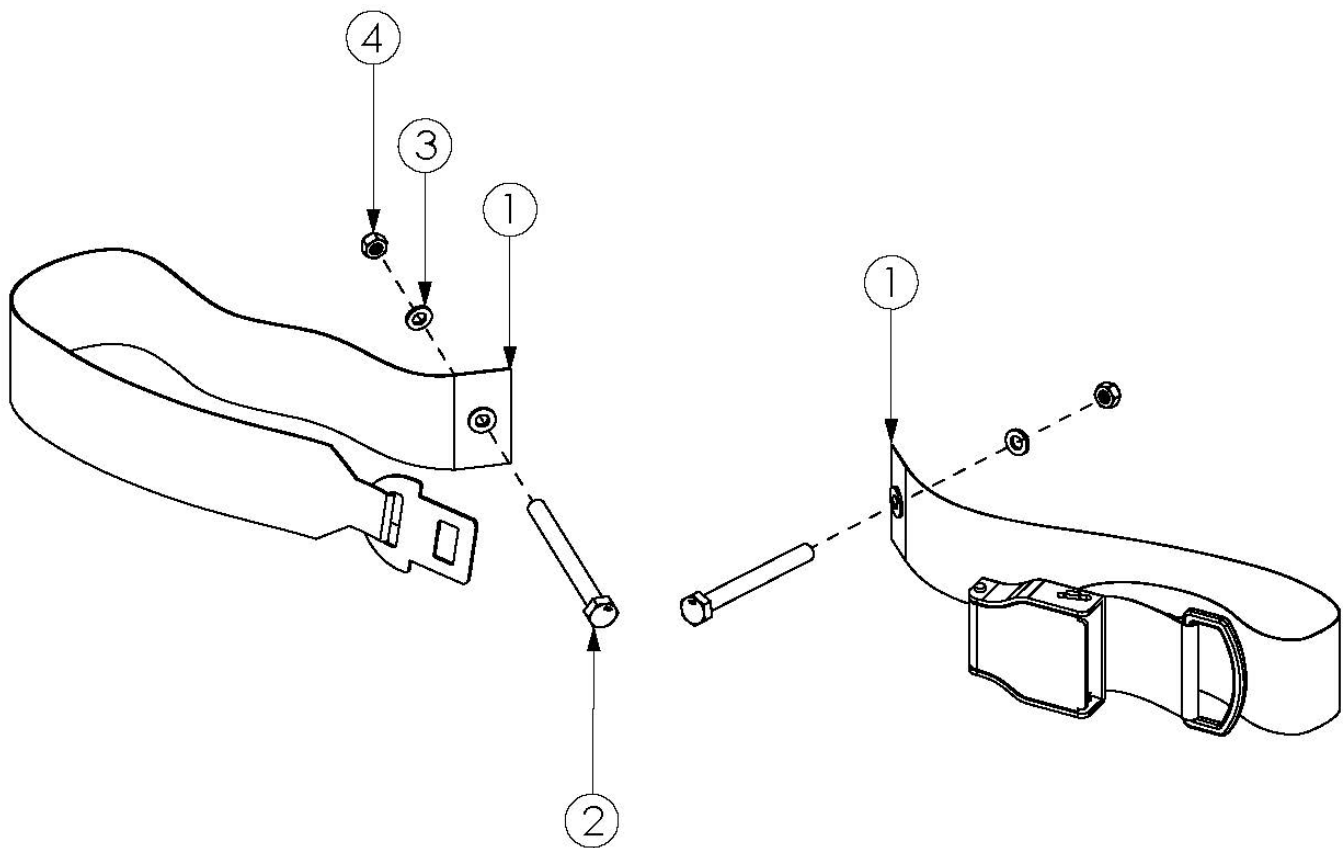

Ethos Pelvic Positioning Belts - 2" Airline Buckle

Item Number	Part Number	Description	Quantity	Retail
1, 2, 3, 4	111404	Belt Pelvic Positioning 2" Airline Buckle 50", Clik/Ethos	1	\$110.00
1	100594	Belt Pelvic Positioning 2" Airline Buckle 50"	1	\$110.00
2	100670	M6 x 45 BTN SHCS BLK ZC	2	\$1.66
3	100746	M6 Flat Washer Blk Zn	2	\$1.66
4	100658	M6 Nylock Nut Blk Zn	2	\$1.10