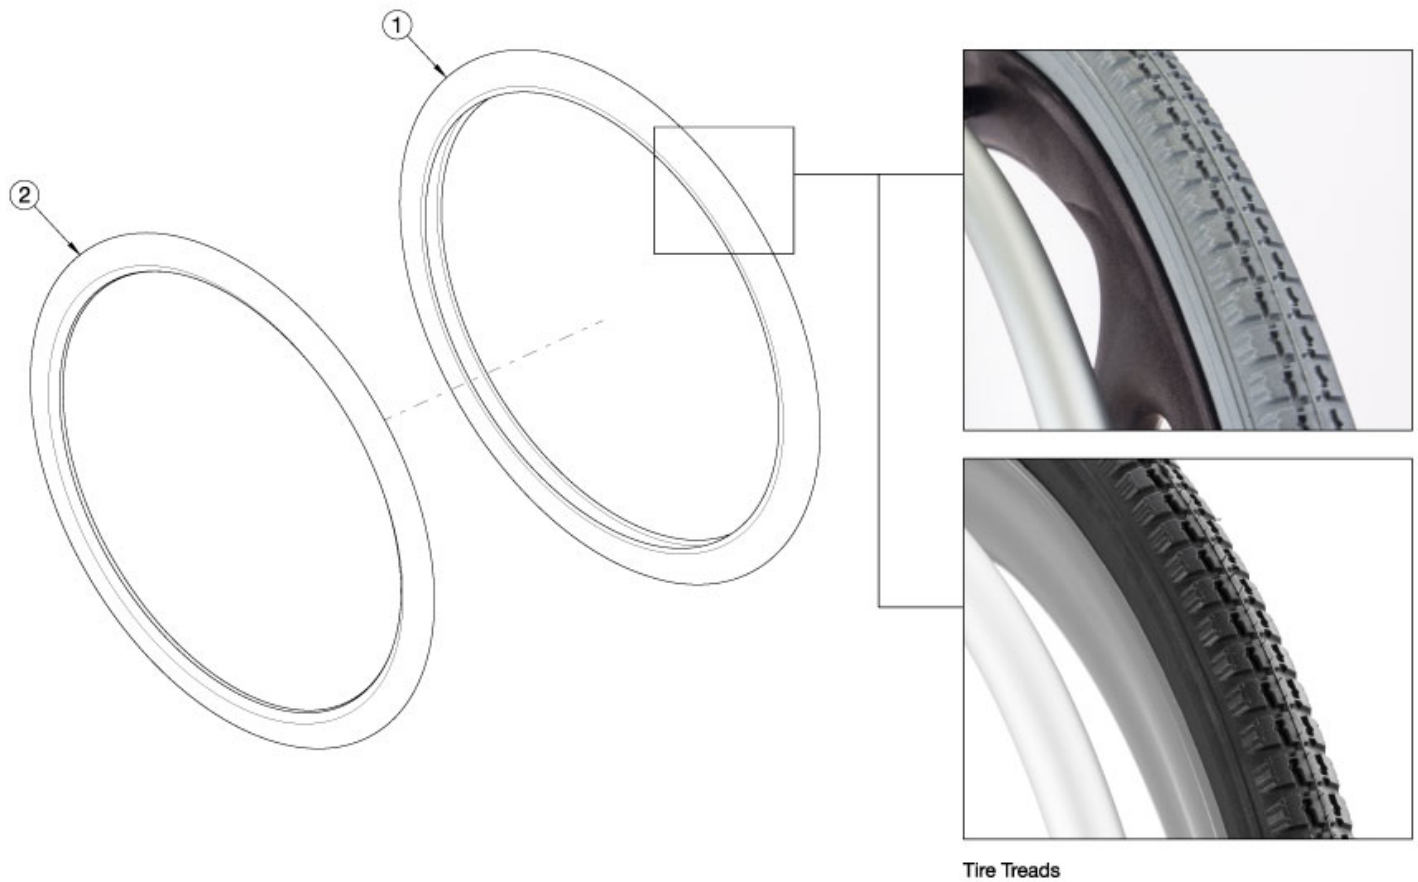

Catalyst 5 Tires - Pneumatic with Airless Insert

Please note tab mounted handrims must be installed prior to the tire being installed.

Item Number	Part Number	Description	Quantity
1a, 2a	118155	Tire 20" x 1 3/8" Pneumatic (Black) and Airless Insert Kit	1
1b, 2b	118209	Tire 22" x 1 3/8" Pneumatic (Black) and Airless Insert Kit	1
1c, 2c	118217	Tire 24" x 1 3/8" Pneumatic (Black) and Airless Insert Kit	1
1d, 2d	120637	Tire 26" x 1 3/8" Pneumatic (Black) and Airless Insert Kit	1
1a	116843	Tire 20" x 1 3/8" Pneumatic, Black	1
1b	116735	Tire 22" x 1 3/8" Pneumatic, Black <i>Replacement for part number 100634</i>	1
1c	116736	Tire 24" x 1 3/8" Pneumatic, Black <i>Replacement for part number 100635</i>	1
1d	116844	Tire 26" x 1 3/8" Pneumatic, Black <i>Replacement for part number 100636</i>	1

See Page 2 for Discontinued Wheels.

Tire Component Chart (Discontinued Wheels)

Wheel		1 3/8" Street Pneumatic			1" High Pressure			1 3/8" Euro Trek Knobby			1" Schwalbe				1 3/8" Schwalbe HS-127			2" Mountain		
Wheel	Wheel Part #	Tire	Inner Tube	Rim Strip	Tire	Inner Tube	Rim Strip	Tire	Inner Tube	Rim Strip	Mara-thon Tire	One Tire	Inner Tube	Rim Strip	Tire	Inner Tube	Rim Strip	Tire	Inner Tube	Rim Strip
18" Ki Spoke	200529	101587	101588	101137																
20" Ki Spoke	200530	100911	100912	101137	102957	102844	101137													
22" Ki Spoke	200531	100634	100588	101908	102961	100609	101908											101475	100588	101908
24" Ki Spoke	200532	111818	100589	100596	102958	100580	100596	102982	100589	100596	100864	103176	100580	100596	102920	100589	100596	101476	101188	100596
25" Ki Spoke	200533				102959	101457	101452				101357	103177	101457	101452				100166	100208	101452
26" Ki Spoke	200534	100636	100590	100608	102960	100582	100597				100865		100582	100597						
20" 5-Spoke X Core	101961	100911	100912	101137																
22" 5-Spoke X Core	101962	100634	100588	101908																
24" 5-Spoke X Core	100960	111818	100589	100596				102982	100589	100596					102920	100589	100596			