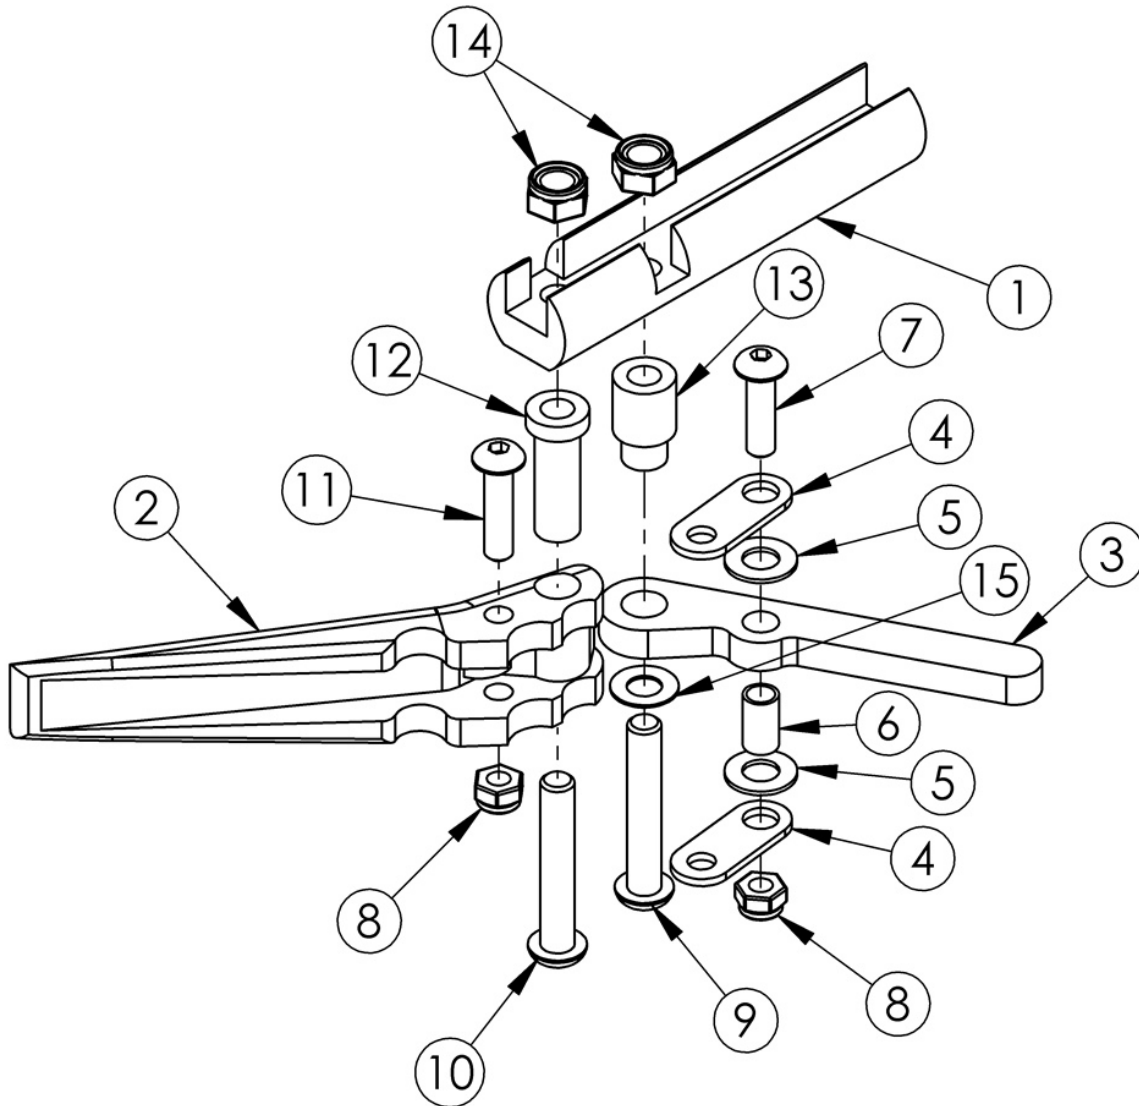

(Discontinued) Rogue2 Wheel Locks - Short Thro Scissor

Item Number	Part Number	Description	Quantity
1a, 2 - 15	506657	Short Thro Scissor Wheel Lock Assembly with Instruction, Left <i>This kit contains 102544 wheel lock along with an instruction for reversing the wheel lock.</i>	1
1b, 2 - 15	506658	Short Thro Scissor Wheel Lock Assembly with Instruction, Right <i>This kit contains 102546 wheel lock along with an instruction for reversing the wheel lock.</i>	1
1a, 1b, 2 - 15	500993	Wheel Lock Short Thro Scissor Assembly with Instruction, PAIR	1

Item Number	Part Number	Description	Quantity
1a	000364L	Scissor Lock Mount Bar Left	1
1b	000364R	Scissor Lock Mount Bar Right	1
2	000365	Scissor Lock Handle	1
3	000366	Scissor Lock Brake Arm	1
4	000367	Scissor Lock Link	2
5	000369	Flat Washer .5 x .257 x .0032 Plastic	2
6	000368	Scissor Lock Bushing	1
7	101716	M5 x 16 SHCS Blk Zn	1
8	100657	M5 Nylock Nut Blk Zn	2
9	101119	M6 X 32 BHCS bright	1
10	100797	M6 x 40 BHCS BLK ZC	1
11	101560	M5 x 30 BTN SHCS ZC	1
12	000370	Scissor Lock Pivot Bushing	1
13	000371	Scissor Lock Arm Bushing	1
14	100658	M6 Nylock Nut Blk Zn	2