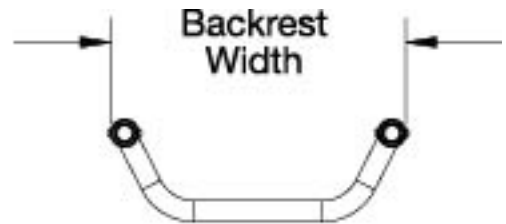

# Rogue XP Adjustable Height Rigidizer Bar

Part No.	Width
002023	8.3"
002024	9.3"
000525	10.3"
000526	11.3"
000527	12.3"
000528	13.3"
000185	14.3"
000186	15.3"
000187	16.3"
000188	17.3"
000189	18.3"
000190	19.3"
000191	20.3"

*If quoting for the 1" Inward Offset backrest option, the rigidizer should be 1" less than the seat width. If quoting for the 2" Inward Offset backrest option, the rigidizer should be 2" less than the seat width. If quoting for the 2" Outward Offset backrest option, the rigidizer should be 2" greater than the seat width. Please note: the rigidizer bar gets painted according to the accent color selection.*

Item Number	Part Number	Description	Quantity
1a	002023_ _ _	Adjustable Height Rigidizer Bar 8"	1
1b	002024_ _ _	Adjustable Height Rigidizer Bar 9"	1
1c	000525_ _ _	Adjustable Height Rigidizer Bar 10"	1
1d	000526_ _ _	Adjustable Height Rigidizer Bar 11"	1
1e	000527_ _ _	Adjustable Height Rigidizer Bar 12"	1
1f	000528_ _ _	Adjustable Height Rigidizer Bar 13"	1
1g	000185_ _ _	Adjustable Height Rigidizer Bar 14"	1
1h	000186_ _ _	Adjustable Height Rigidizer Bar 15"	1