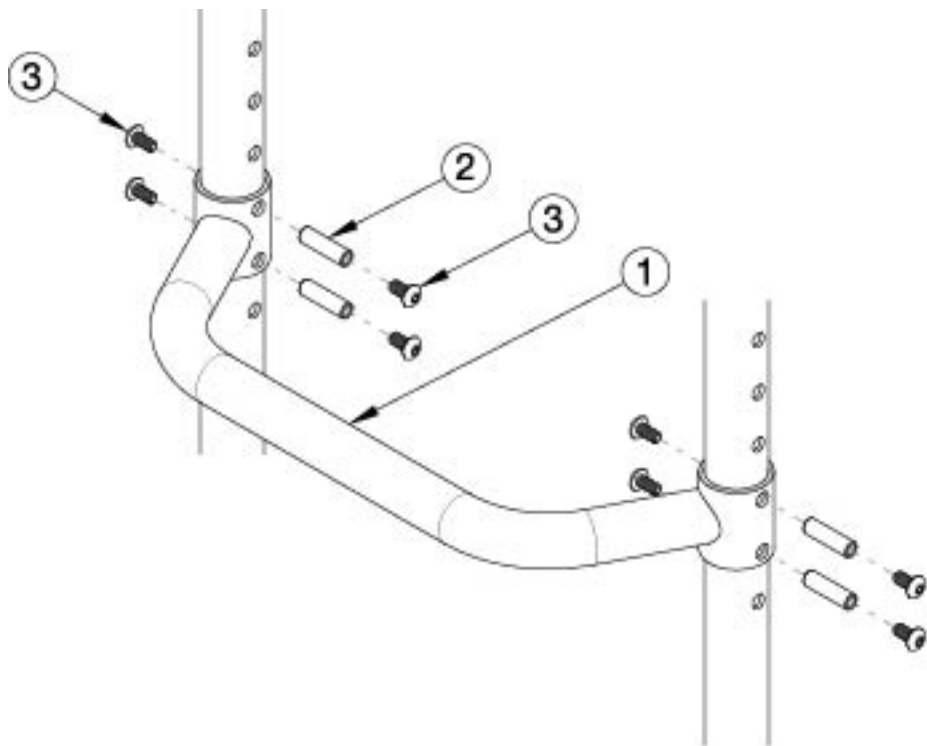

# Rogue XP Adjustable Height Rigidizer Bar

Part No.	Width
002023	8.3"
002024	9.3"
000525	10.3"
000526	11.3"
000527	12.3"
000528	13.3"
000185	14.3"
000186	15.3"
000187	16.3"
000188	17.3"
000189	18.3"
000190	19.3"
000191	20.3"

*If quoting for the 1" Inward Offset backrest option, the rigidizer should be 1" less than the seat width. If quoting for the 2" Inward Offset backrest option, the rigidizer should be 2" less than the seat width. If quoting for the 2" Outward Offset backrest option, the rigidizer should be 2" greater than the seat width. Please note: the rigidizer bar gets painted according to the accent color selection.*

Item Number	Part Number	Description	Quantity
1a	002023_ _ _	Adjustable Height Rigidizer Bar 8"	1
1b	002024_ _ _	Adjustable Height Rigidizer Bar 9"	1
1c	000525_ _ _	Adjustable Height Rigidizer Bar 10"	1
1d	000526_ _ _	Adjustable Height Rigidizer Bar 11"	1
1e	000527_ _ _	Adjustable Height Rigidizer Bar 12"	1
1f	000528_ _ _	Adjustable Height Rigidizer Bar 13"	1
1g	000185_ _ _	Adjustable Height Rigidizer Bar 14"	1
1h	000186_ _ _	Adjustable Height Rigidizer Bar 15"	1

<b>Item Number</b>	<b>Part Number</b>	<b>Description</b>	<b>Quantity</b>
1i	000187_ _ _	Adjustable Height Rigidizer Bar 16"	1
1j	000188_ _ _	Adjustable Height Rigidizer Bar 17"	1
1k	000189_ _ _	Adjustable Height Rigidizer Bar 18"	1
1l	000190_ _ _	Adjustable Height Rigidizer Bar 19"	1
1m	000191_ _ _	Adjustable Height Rigidizer Bar 20"	1
2	000073	M5 x 24 Threaded Barrel	4
3	103524	M5 x 10 BTN SHCS BLK ZN	8