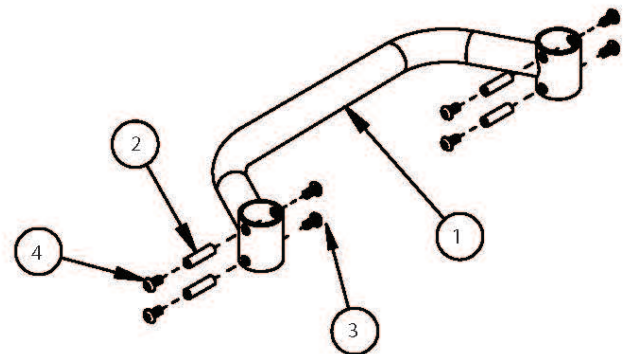

## **(Discontinued 1) Rogue Style Backrest with Adjustable Height Rigidizer Bar on Rogue ALX - Growth (Formerly Tsunami)**

Height Adjustable Backrest w/Adjustable Rigidizer Bar

Fixed Height Backrest w/Adjustable Rigidizer Bar

*This Rogue Style Backrest is not available with the Tsunami Heavy Duty option*

Item Number	Part Number	Description	Quantity
1a	000185	Adjustable Height Rigidizer Bar 14" Wide	1
1b	000186	Adjustable Height Rigidizer Bar 15" Wide	1
1c	000187	Adjustable Height Rigidizer Bar 16" Wide	1
1d	000188	Adjustable Height Rigidizer Bar 17" Wide	1
1e	000189	Adjustable Height Rigidizer Bar 18" Wide	1
1f	000190	Adjustable Height Rigidizer Bar 19" Wide	1
1g	000191	Adjustable Height Rigidizer Bar 20" Wide	1
2	000073	M5 x 24 Threaded Barrel	6
3	100669	M5 x 10 BTN SHCS BLKZC w/Patch <i>Quantity 8 used with Rogue Style Height Adjustable Backrest; Quantity 4 used with Rogue Style Fixed Height Backrest</i>	8
4	103524	M5 x 10 BTN SHCS BLK ZN <i>Only used with Rogue Style Fixed Height Backrest</i>	4