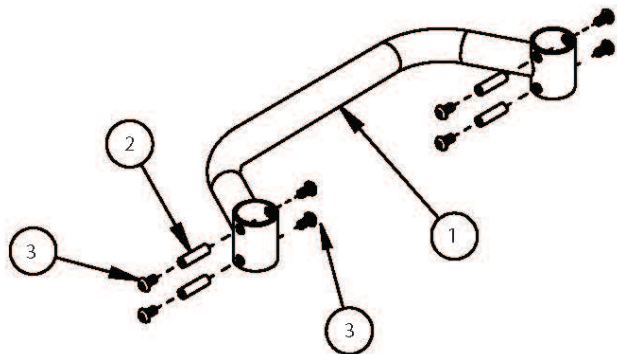

## **(Discontinued 1) Rogue Style Backrest with Adjustable Height Rigidizer Bar on Rogue ALX - Growth (Formerly Tsunami)**

Height Adjustable Backrest w/Adjustable Rigidizer Bar

Fixed Height Backrest w/Adjustable Rigidizer Bar

*This Rogue Style Backrest is not available with the Tsunami Heavy Duty option*

Item Number	Part Number	Description	Quantity
1a	000185	Adjustable Height Rigidizer Bar 14" Wide	1
1b	000186	Adjustable Height Rigidizer Bar 15" Wide	1
1c	000187	Adjustable Height Rigidizer Bar 16" Wide	1
1d	000188	Adjustable Height Rigidizer Bar 17" Wide	1
1e	000189	Adjustable Height Rigidizer Bar 18" Wide	1
1f	000190	Adjustable Height Rigidizer Bar 19" Wide	1
1g	000191	Adjustable Height Rigidizer Bar 20" Wide	1
2	000073	M5 x 24 Threaded Barrel	6
3	100669	M5 x 10 BTN SHCS BLKZC w/Patch <i>Quantity 8 used with Rogue Style Height Adjustable Backrest; Quantity 4 used with Rogue Style Fixed Height Backrest</i>	8
4	103524	M5 x 10 BTN SHCS BLK ZN <i>Only used with Rogue Style Fixed Height Backrest</i>	4