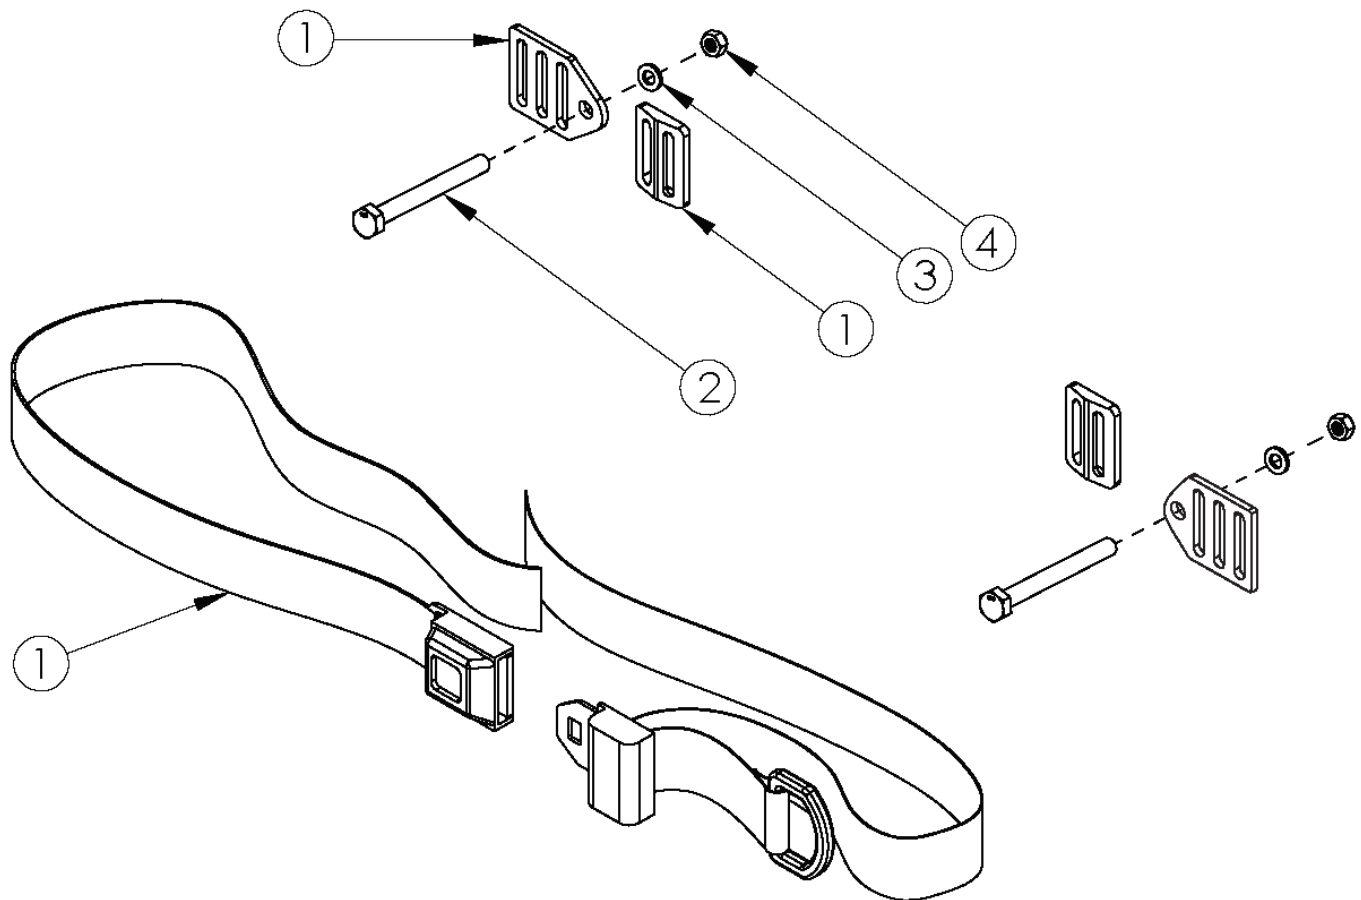

Catalyst E Pelvic Positioning Belts - 1.5" Auto Buckle

Item Number	Part Number	Description	Quantity	Retail
1a, 2, 3, 4	111386	Belt Pelvic Positioning 1.5" Auto Buckle 56", Catalyst/Spark <i>Used with seat widths up to 20" and standard weight capacity</i>	1	\$80.00
1b, 2, 3, 4	111391	Belt Pelvic Positioning 1.5" Auto Buckle 60", Catalyst/Spark <i>Used with 21"-22" seat widths and all heavy duty</i>	1	\$80.00
1a	100595	Belt Pelvic Positioning 1.5" Auto Buckle 56"	1	\$80.00
1b	100847	Belt Pelvic Positioning 1.5" Auto Buckle 60"	1	\$80.00
2	100681	M6 x 40 CLS8.8 DIN931 HHCS ZC	2	\$1.58
3	100746	M6 Flat Washer Blk Zn	2	\$1.58
4	100658	M6 Nylock Nut Blk Zn	2	\$1.05