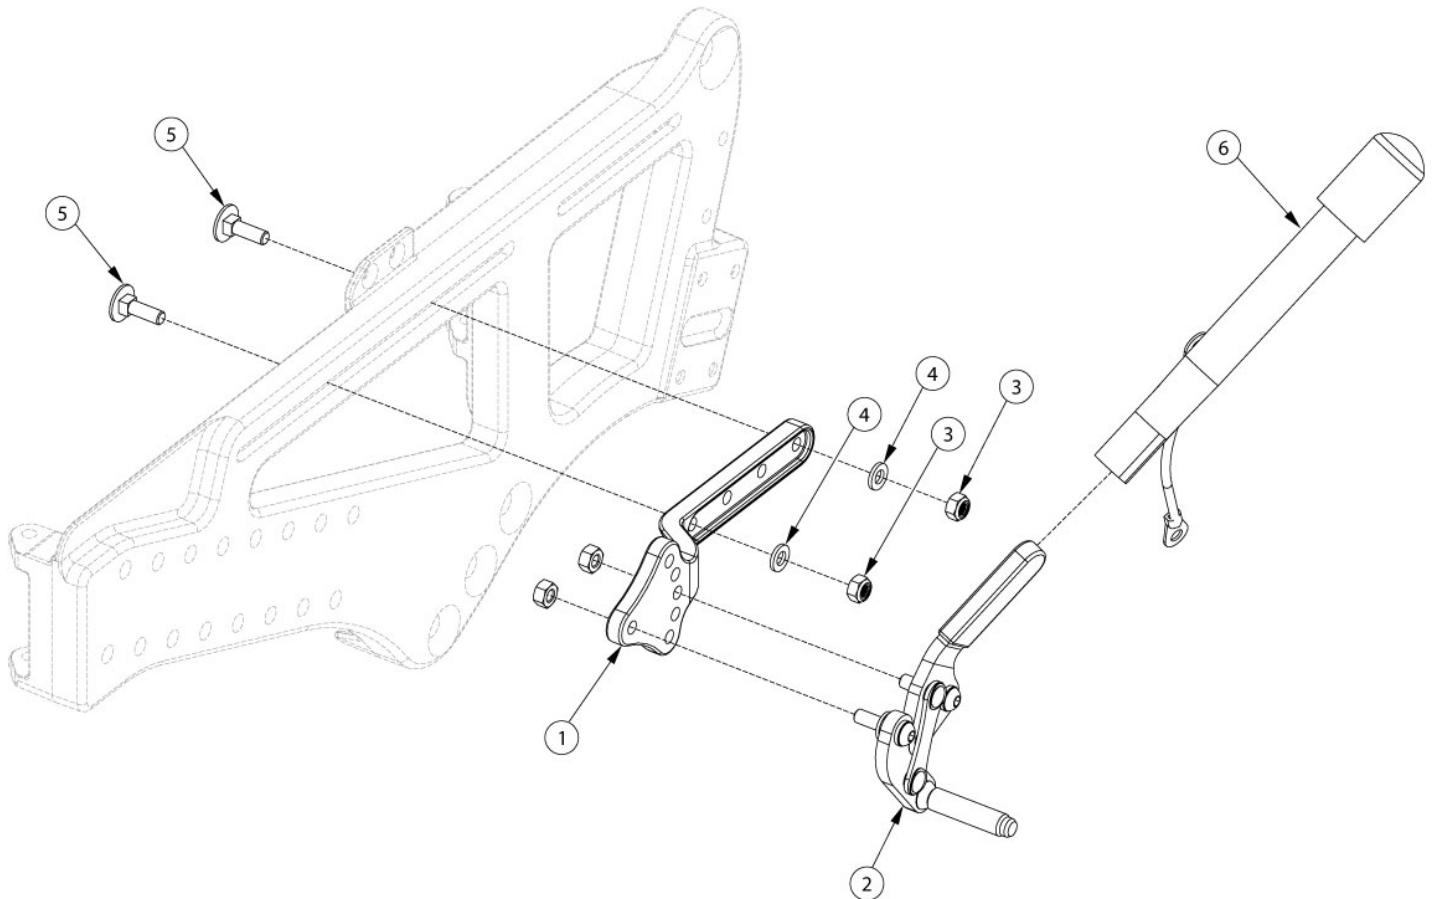

Liberty Pull to Lock Wheel Locks

Item Number	Part Number	Description	Quantity
1, 2a, 3-5	506183	Wheel Lock Assembly, Pull Right	1
1, 2b, 3-5	506184	Wheel Lock Assembly, Pull Left	1
1, 2c, 3-6	506185	Wheel Lock Assembly, Pull with Extension Right	1
1, 2d, 3-6	506186	Wheel Lock Assembly, Pull with Extension Left	1
1	003329	Mount, Wheel Lock	1
2a	003676	Wheel Lock, Pull, R	1
2b	003677	Wheel Lock, Pull, L	1
2c, 6	003678	Wheel Lock, Pull, Ext, R	1
2d, 6	003679	Wheel Lock, Pull, Ext, L	1
3	100658	M6 Nylock Nut Blk Zn	2
4	100746	M6 Flat Washer Blk Zn	2

Item Number	Part Number	Description	Quantity
5	103032	M6 x 20 Carriage Bolt, Blk Zn	2
6	200369	Wheel Lock Extension	1