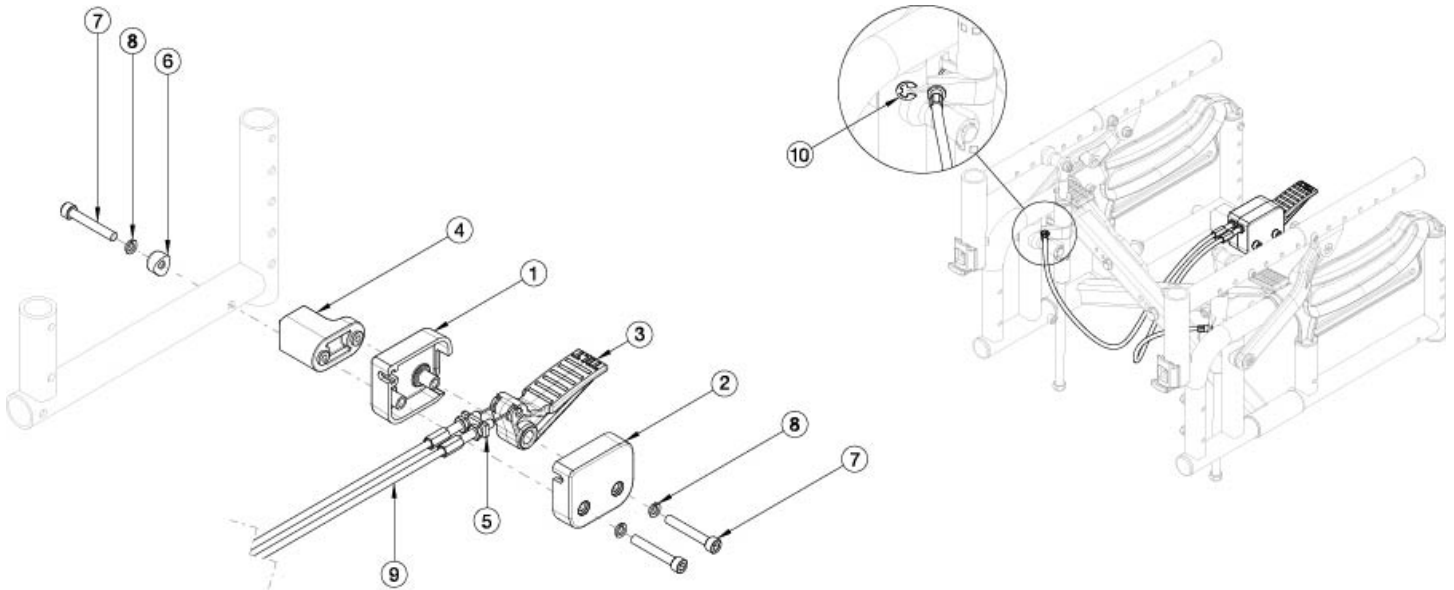

Arc Foot Tilt Mechanism

Cables (Item 9)					
Frame Style	Seat Width	Extra Short (12-15D)		Short, Medium, Long	
		Same Side	Opposite Side	Same Side	Opposite Side
Standard Frame	Small, 10-12"	113027	113028	113029	113029
	Medium, 12-14"	113027	113029	113029	113030
	Large, 14-16"	113027	113029	113029	113030
	Extra Large, 16-18"	113027	113030	113029	113031
Extended Frame	Small, 10-12"	113028	113029	113030	113030
	Medium, 12-14"	113028	113030	113030	113031
	Large, 14-16"	113028	113031	113030	113031
	Extra Large, 16-18"	113028	113030	113030	113031

Please reference the table above to determine which cables you need for your configuration. Cable kits contain one cable and one e-ring.

Item Number	Part Number	Description	Quantity
1-8	113026	Foot Tilt Actuator Assembly	1
9a, 10	113027	Cable, Tilt, Foot, Short, Arc	1
9b, 10	113028	Cable, Tilt, Foot, Medium, Arc	1
9c, 10	113029	Cable, Tilt, Foot, Long, Arc	1
9d, 10	113030	Cable, Tilt, Foot, XL, Arc	1
9e, 10	113031	Cable, Tilt, Foot, XXL, Arc	1
10	102822	E-Ring, M6, YZ	2