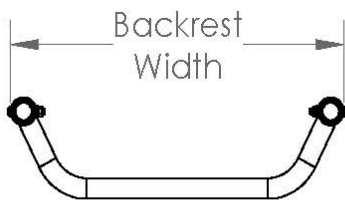

Rogue ALX Adjustable Height Backrest with Adjustable Height Rigidizer Bar - Growth (Formerly Tsunami)

Backrest 14"	14.3"
Backrest 15"	15.3"
Backrest 16"	16.3"
Backrest 17"	17.3"
Backrest 18"	18.3"
Backrest 19"	19.3"
Backrest 20"	20.3"
Backrest 21"	21.3"
Backrest 22"	22.3"

Item Number	Part Number	Description	Quantity
1a	000185	Adjustable Height Rigidizer Bar 14" Wide	1
1b	000186	Adjustable Height Rigidizer Bar 15" Wide	1
1c	000187	Adjustable Height Rigidizer Bar 16" Wide	1
1d	000188	Adjustable Height Rigidizer Bar 17" Wide	1