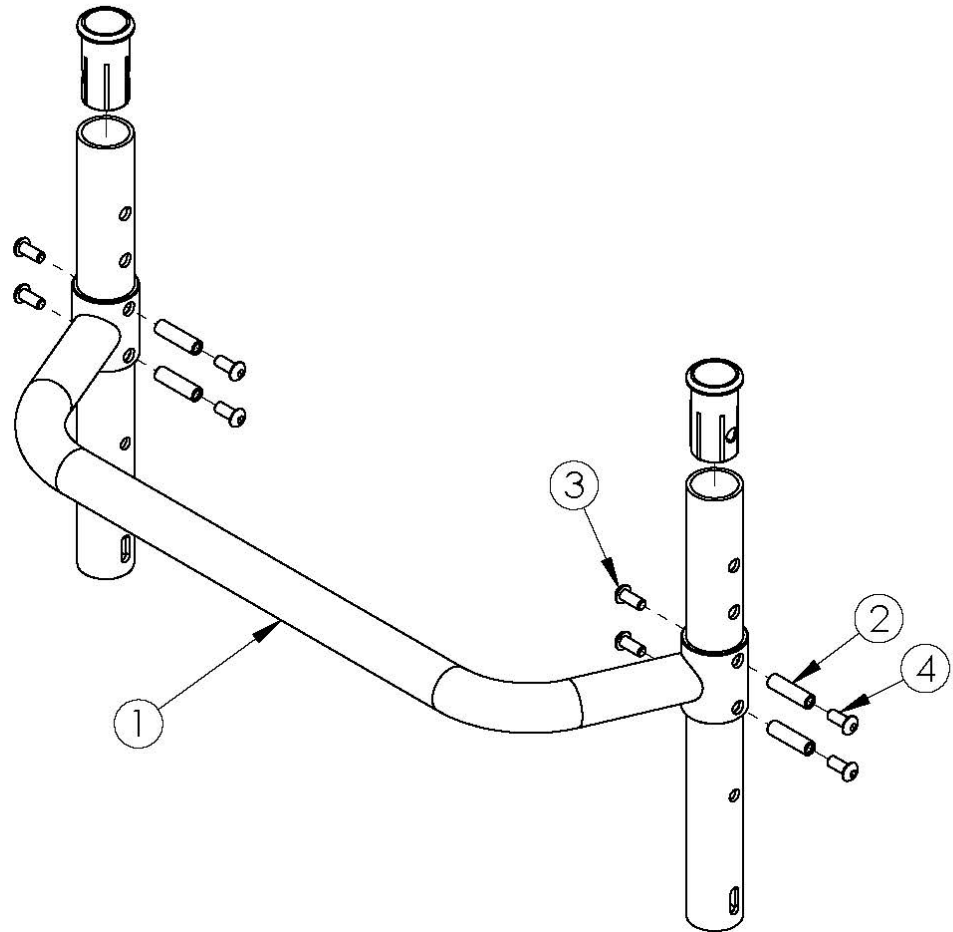

Rogue ALX Adjustable Height Backrest with Adjustable Height Rigidizer Bar - Growth (Formerly Tsunami)

Backrest 14"	14.3"
Backrest 15"	15.3"
Backrest 16"	16.3"
Backrest 17"	17.3"
Backrest 18"	18.3"
Backrest 19"	19.3"
Backrest 20"	20.3"
Backrest 21"	21.3"
Backrest 22"	22.3"

Item Number	Part Number	Description	Quantity
1a	000185	Adjustable Height Rigidizer Bar 14" Wide	1
1b	000186	Adjustable Height Rigidizer Bar 15" Wide	1
1c	000187	Adjustable Height Rigidizer Bar 16" Wide	1
1d	000188	Adjustable Height Rigidizer Bar 17" Wide	1

Item Number	Part Number	Description	Quantity
1e	000189	Adjustable Height Rigidizer Bar 18" Wide	1
1f	000190	Adjustable Height Rigidizer Bar 19" Wide	1
1g	000191	Adjustable Height Rigidizer Bar 20" Wide	1
1h	000529	Adjustable Height Rigidizer Bar 21"	1
1i	000530	Adjustable Height Rigidizer Bar 22"	1
2	000073	M5 x 24 Threaded Barrel	4
3, 4	103524	M5 x 10 BTN SHCS BLK ZN	4