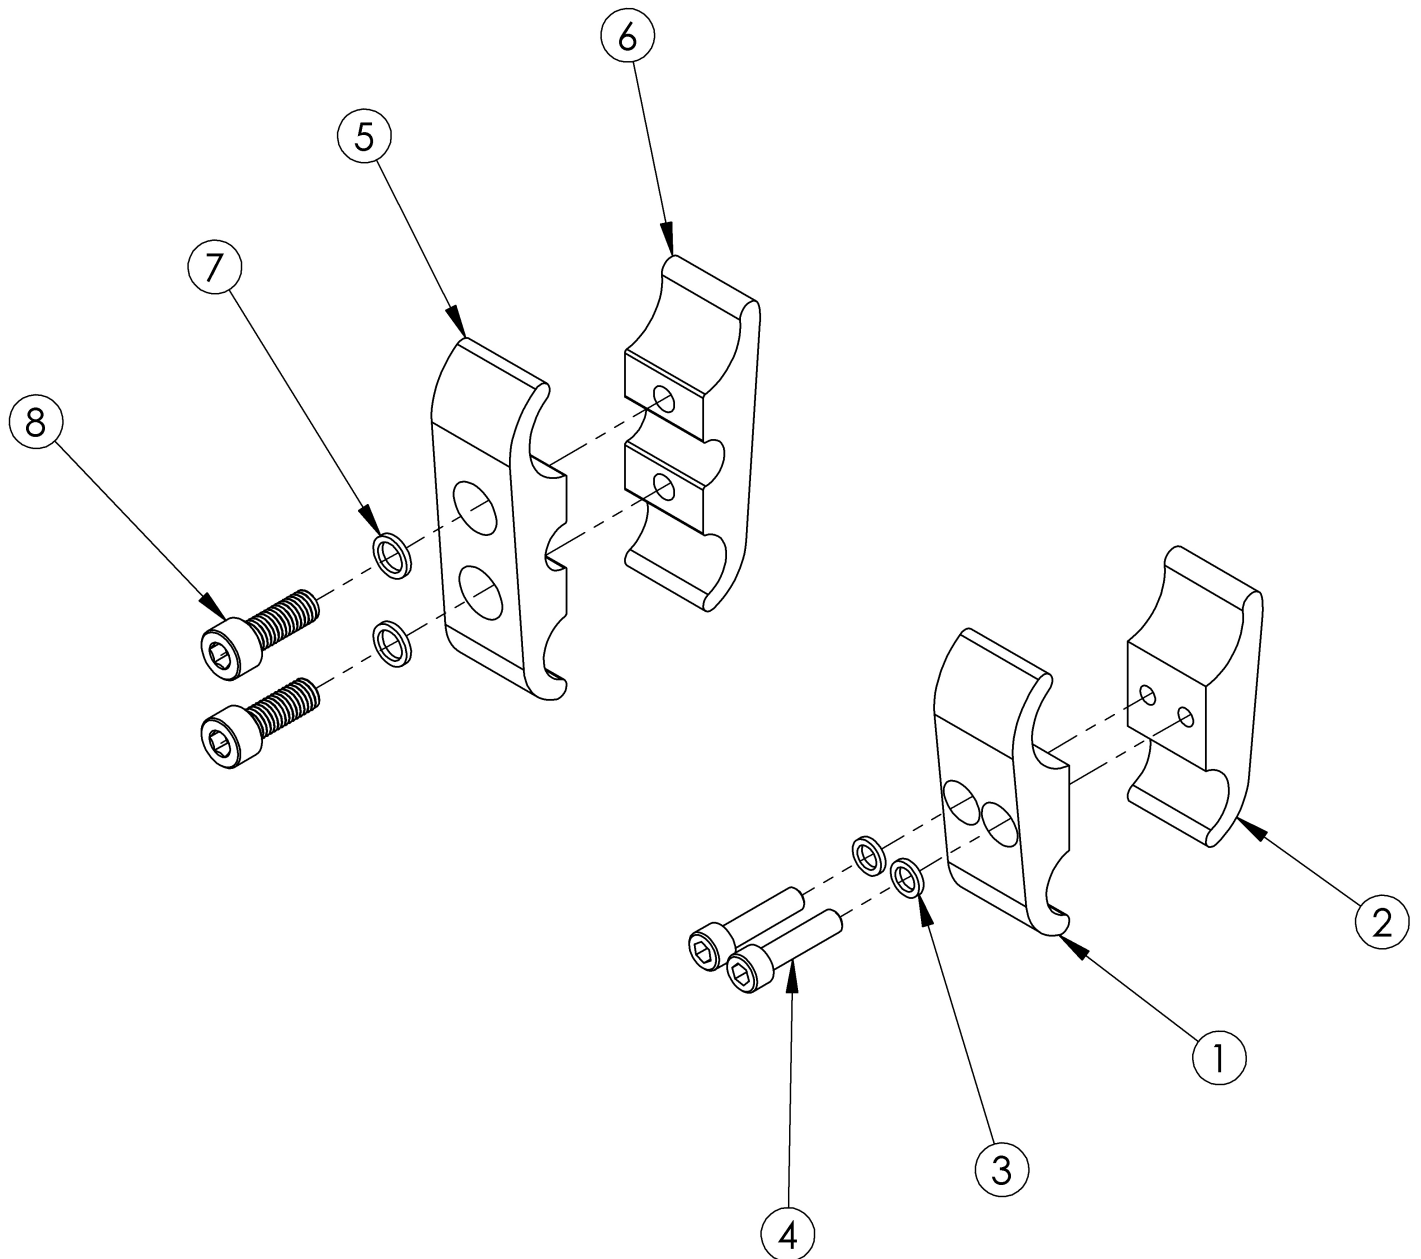

# Clik Wheel Lock Clamps

Item Number	Part Number	Description	Quantity	Retail
1a, 2a, 3, 4	502977	Clamp Assembly 1.125" Tubing, CLIK	1	\$52.53
1b, 2b, 3, 4	503460	Clamp Assembly 1.125" Tubing, Long, CLIK <i>Used with Offset Frame</i>	1	\$39.92
5 - 8	502976	Clamp Assembly 1.125" Tubing Extra Long CLIK <i>Used as needed or if Height Adjustable Low T-Arms are present</i>	1	\$40.97
1a	002541	Clamp 1.125 to .75 C'Bored	1	\$15.76

Item Number	Part Number	Description	Quantity	Retail
1b	002831	Wheel Lock Clamp 1.125 to .75 C'Bored Long Clik <i>Used with Offset Frame</i>	1	\$9.46
2a	002542	Clamp 1.125 to .75 Threaded	1	\$15.76
2b	002832	Wheel Lock Clamp 1.125 to .75 Threaded Long Clik <i>Used with Offset Frame</i>	1	\$9.46
3	102721	Washer .250 ID x .375 OD x .060 THK	2	\$6.30
4	100780	M6 x 25 SHCS ZC	2	\$2.10
5	002814	Wheel Lock Clamp 1.125 to .75 C'Bored Extra Long Clik <i>Used as needed or if Height Adjustable Low T-Arms are present</i>	1	\$10.51
6	002815	Wheel Lock Clamp 1.125 to .75 Threaded Extra Long Clik <i>Used as needed or if Height Adjustable Low T-Arms are present</i>	1	\$10.51
7	101701	Washer 3.315/.350 x .425/.525 x .059/.067 18-8 F/W	2	\$2.63
8	102864	M8 x 25mm SHCS, BLK ZC	2	\$1.58