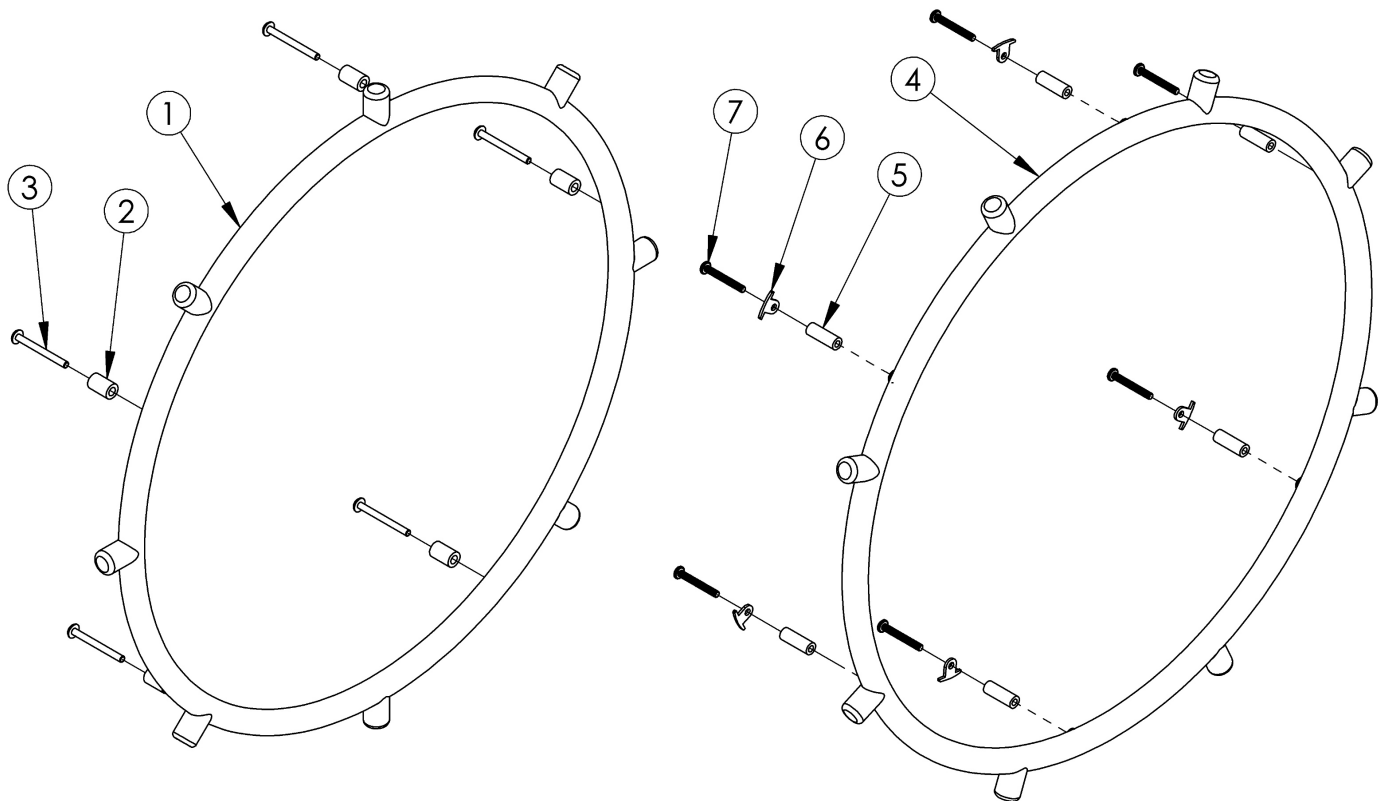

Rogue XP Projection Handrim

For more information see Handrim Hardware Chart. Quantity in Handrim Hardware Kits are for one wheel. <p>
 Tab mounted handrims must be installed prior to the tire being installed.

* Spacer and screw part numbers listed in the chart are for standard handrim mounting. If using close mount handrim mounting on aluminum anodized, plastic coated or projection handrims, use part number 000240 for the spacer, part number 102616 for the screw on Ki Spoke and MAXX Spoke wheels or part number 100666 for the screw on 5-Spoke X Core wheels.