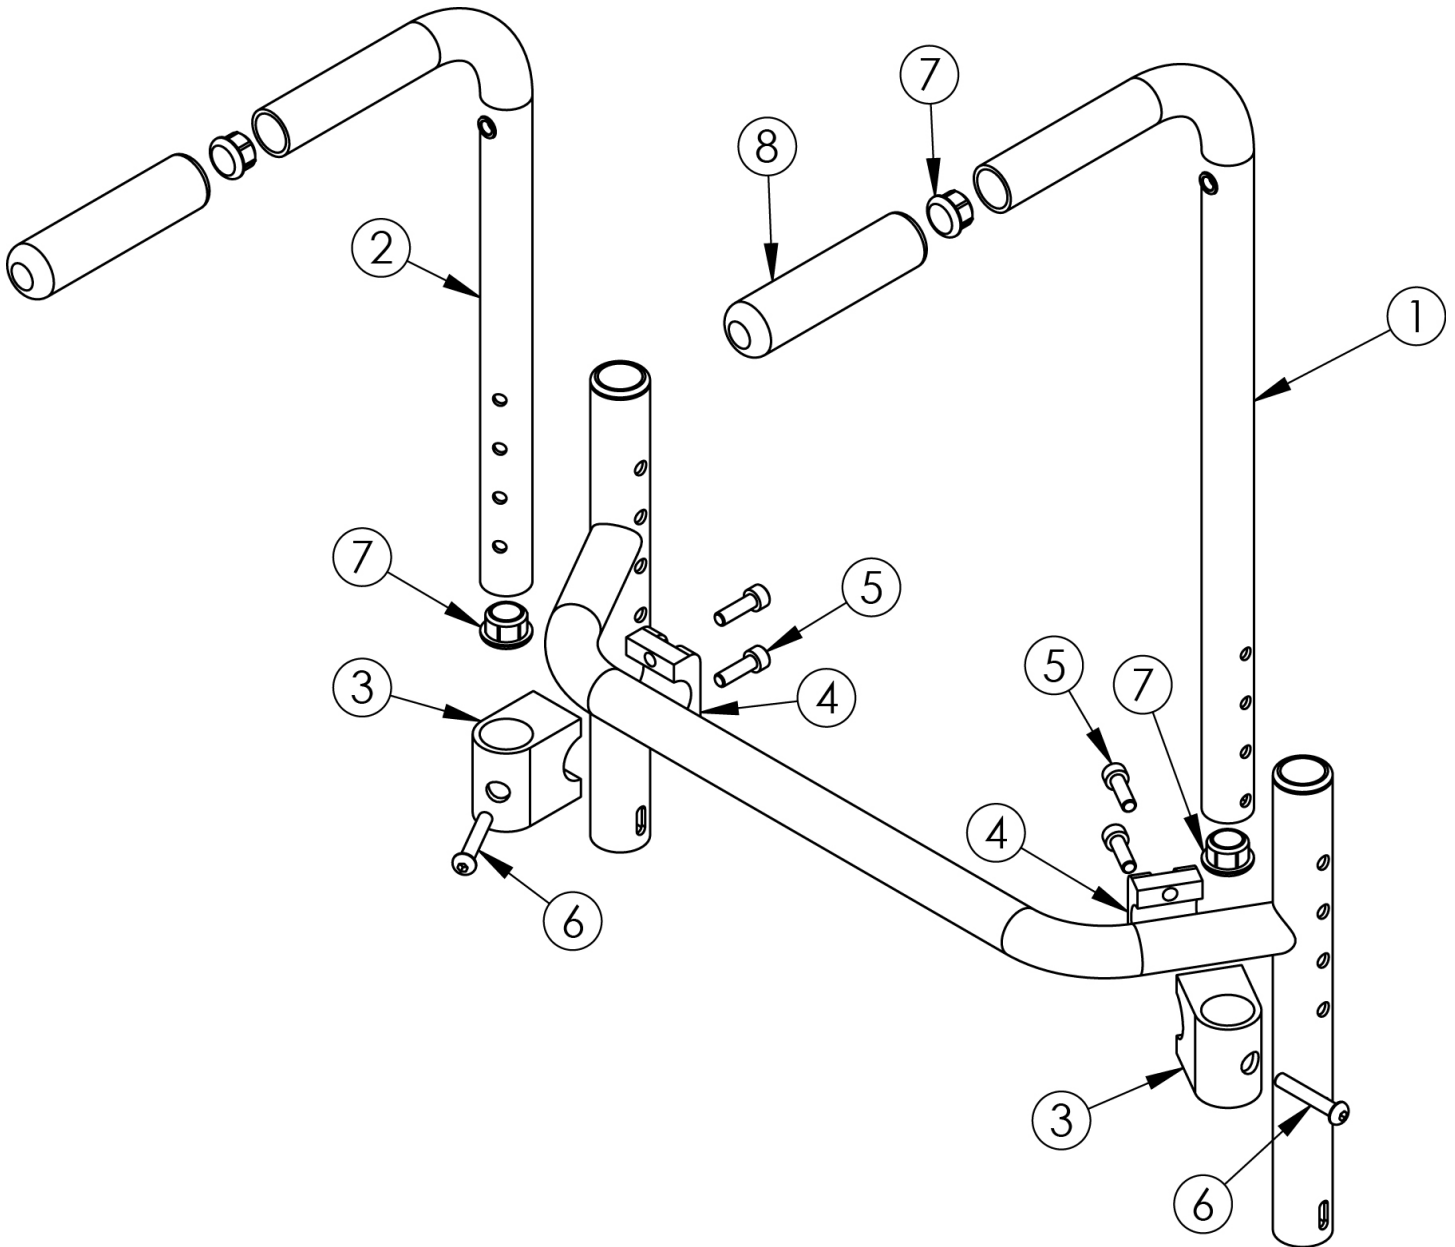

## (Discontinued 1) Bolt-On Push Handle Rigid

*This Bolt-On Push Handle is discontinued. Please contact Customer Service for more information.*

Item Number	Part Number	Description	Quantity
5	101180	M6 x 20 SHCS BLK ZC	2
6	101119	M6 X 32 BHCS bright	1
7	100803	Tube End Plug 7/8"	2