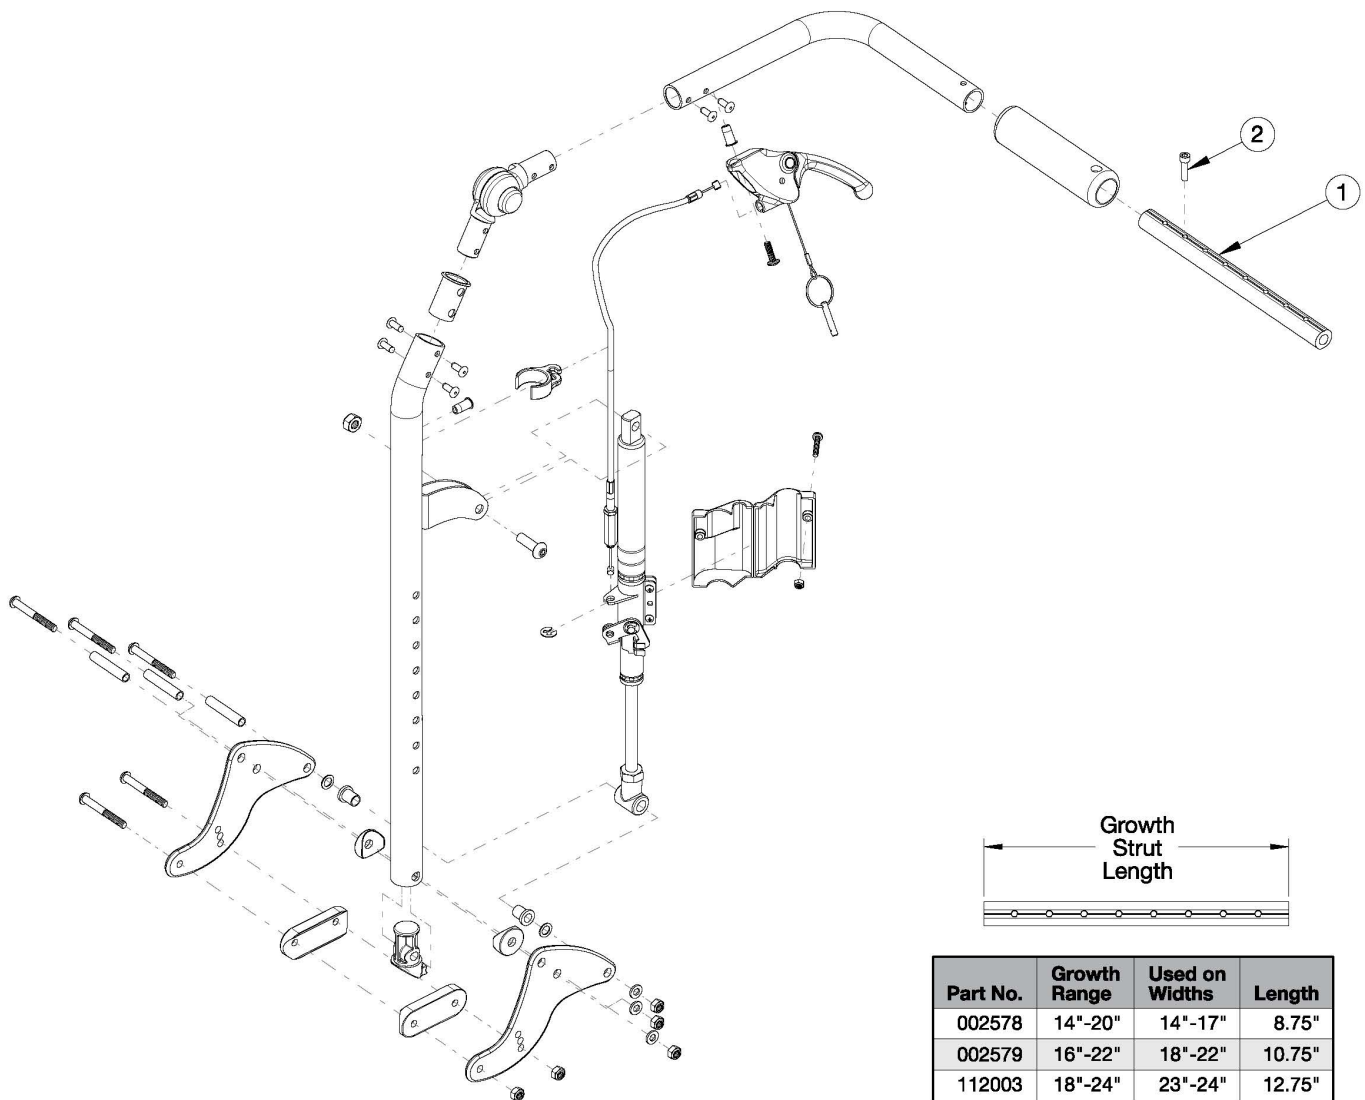

# CR45 Reclining Backrest - Growth

Part No.	Growth Range	Used on Widths	Length
002578	14"-20"	14"-17"	8.75"
002579	16"-22"	18"-22"	10.75"
112003	18"-24"	23"-24"	12.75"

Has your width changed? If yes, verify the current growth strut will work or select appropriately below.

Item Number	Part Number	Description	Quantity
1a	002578	Growth Strut, Stroller, Short <i>Used on chairs 14"-17" wide</i>	1
1b	002579	Growth Strut, Stroller, Long <i>Used on chairs 18"-22" wide</i>	1
2	101843	M5 x 20 SHCS Blk Zn	1