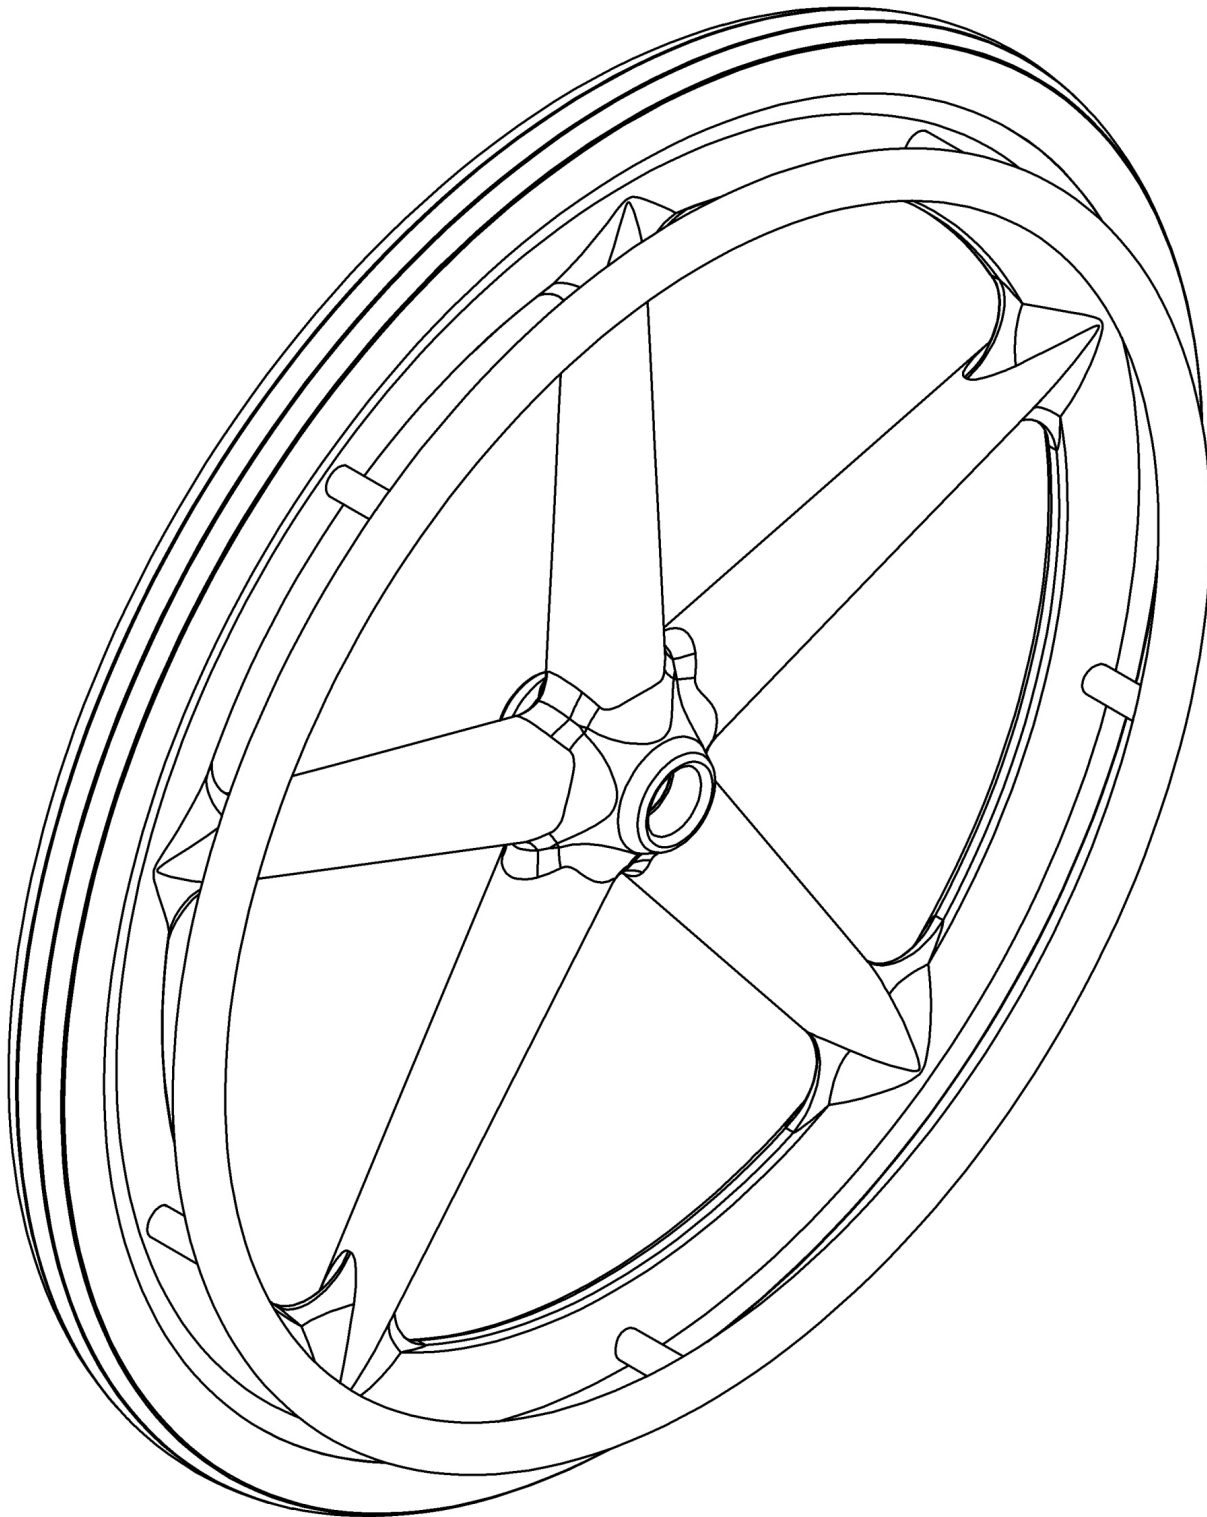

**(Discontinued) Catalyst Mag Wheel / Tire / Handrim Kits**

*Not all components of the Wheel, Tire and Handrim kits will be listed. If changing wheel size and anti-tips are present, new anti-tips may be required. If changing wheel size or style, new axles may be needed. For the Catalyst 4, new axle plates may be needed.*

## Ki Mobility Mag Wheel/ Tire/ Handrim Kit Item Number Reference

Rear Tire Type	Handrim	Wheel		
		20" 5-Spoke X Core Mag	22" 5-Spoke X Core Mag	24" 5-Spoke X Core Mag
1 3/8" Street Pneumatic	Aluminum Anodized	502090	502100	502110
	Plastic Coated	502091	502101	502111
	Projection			502112
	Natural Fit Standard Omit Grip			502113
	Natural Fit Standard w/ Regular Grip			502114
	Natural Fit Standard w/ Super Grip			502115
	Natural Fit LT Omit Grip			502116
	Natural Fit LT w/ Regular Grip			502117
	Natural Fit LT w/ Super Grip			502118
1 3/8" Full Profile Poly	Aluminum Anodized	502094	502104	502127
	Plastic Coated	502095	502105	502128
	Projection			502129
	Natural Fit Standard Omit Grip			502130
	Natural Fit Standard w/ Regular Grip			502131
	Natural Fit Standard w/ Super Grip			502132
	Natural Fit LT Omit Grip			502133
	Natural Fit LT w/ Regular Grip			502134
	Natural Fit LT w/ Super Grip			502135
1 3/8" Pneumatic w/ Airless Insert	Aluminum Anodized	502096	502106	502136
	Plastic Coated	502097	502107	502137
	Projection			502138
	Natural Fit Standard Omit Grip			502139
	Natural Fit Standard w/ Regular Grip			502140
	Natural Fit Standard w/ Super Grip			502141
	Natural Fit LT Omit Grip			502142
	Natural Fit LT w/ Regular Grip			502143
	Natural Fit LT w/ Super Grip			502144