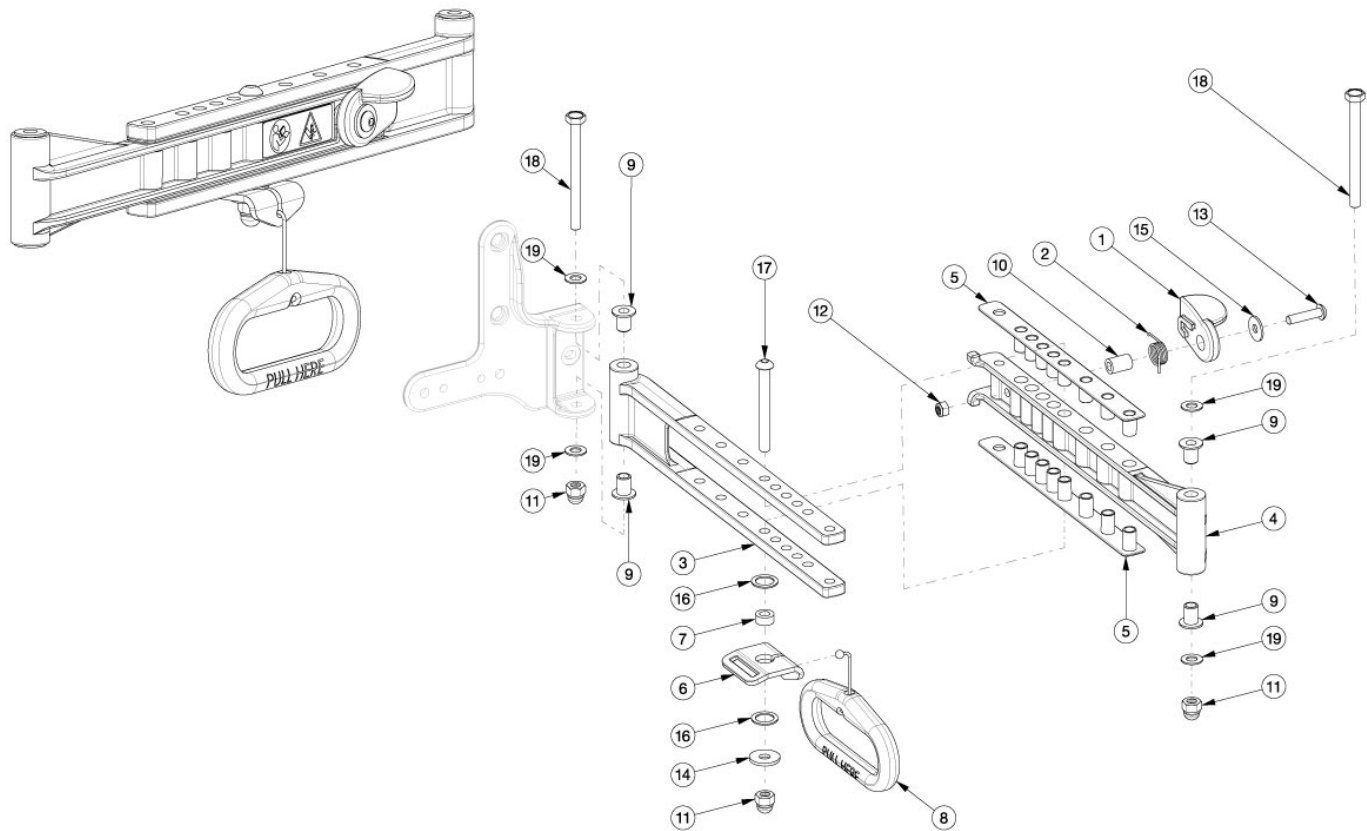

Liberty Folding Back Cross Brace - Growth

Can you achieve your new width within the existing width range? If no, please choose the appropriate kit below. Kits below are preset to the widths shown.

Item Number	Part Number	Description	Quantity
1, 2, 3a, 4a, 5-17	110083	Cross Brace Assembly, Back, Small, 14W with Instruction <i>Used on 14 - 15" wide with folding frame. Has the ability to achieve all small width range settings (14" - 18").</i>	1
1, 2, 3a, 4a, 5-17	110084	Cross Brace Assembly, Back, Small, 16W with Instruction <i>Used on 16 - 18" wide with a small width range and folding frame. Has the ability to achieve all small width range settings (14" - 18").</i>	1
1, 2, 3b, 4b, 5-17	110085	Cross Brace Assembly, Back, Medium, 16W with Instruction <i>Used on 16 - 17" wide with medium width range and folding frame. Has the ability to achieve all medium width range settings (16" - 20").</i>	1
1, 2, 3b, 4b, 5-17	110086	Cross Brace Assembly, Back, Medium, 18W with Instruction <i>Used on 18 - 20" wide with medium width range and folding frame. Has the ability to achieve all medium width range settings (16" - 20").</i>	1
1, 2, 3c, 4c, 5-17	110087	Cross Brace Assembly, Back, Large, 18W with Instruction	1