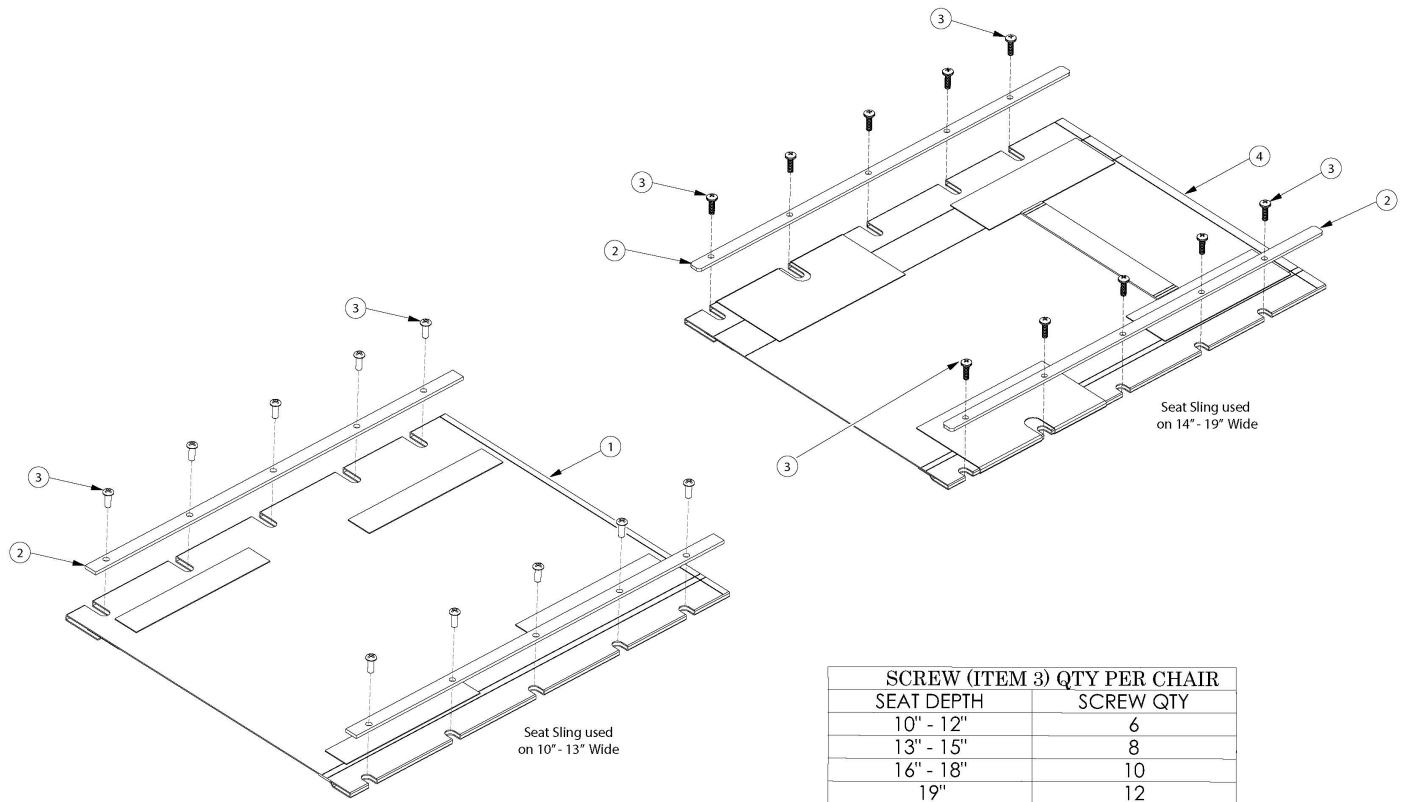

# Little Wave XP Seat Upholstery - Growth

Seat upholstery width measures approximately 1" less than the chair size Seat upholstery depth measures true to the chair size If long sling present, depth of upholstery is chair depth + adjustable depth

Item Number	Part Number	Description	Quantity
1a	101500	Seat Upholstery Rigid 1010	1
1b	101501	Seat Upholstery Rigid 1011	1
1c	101502	Seat Upholstery Rigid 1012	1
1d	101503	Seat Upholstery Rigid 1013	1
1e	101504	Seat Upholstery Rigid 1014	1
1f	101505	Seat Upholstery Rigid 1015	1
1g	101506	Seat Upholstery Rigid 1016	1
1h	101565	Seat Upholstery Rigid 1017	1
1i	101566	Seat Upholstery Rigid 1018	1
1j	101507	Seat Upholstery Rigid 1110	1

Item Number	Part Number	Description	Quantity
2a	000548	Seat Rail 10" Deep RIGID	2
2b	000549	Seat Rail 11" Deep RIGID	2
2c	000550	Seat Rail 12" Deep RIGID	2
2d	000551	Seat Rail 13" Deep RIGID	2
2e	000241	Seat Rail 14" Deep Rigid/Liberty	2
2f	000242	Seat Rail 15" Deep RIGID	2
2g	000243	Seat Rail 16" Deep Rigid/Liberty	2
2h	000244	Seat Rail 17" Deep RIGID	2
2i	000245	Seat Rail 18" Deep Rigid/Liberty	2
2j	000246	Seat Rail 19" Deep RIGID	2
3	100734	M5 x 16 PHMS ZC	12
4a	101570	Seat Upholstery Rigid 1410	1
4b	101077	Seat Upholstery Rigid 1411	1
4c	101078	Seat Upholstery Rigid 1412	1
4d	101079	Seat Upholstery Rigid 1413	1
4e	101000	Seat Upholstery Rigid/Liberty 1414	1
4f	101005	Seat Upholstery Rigid 1415	1
4g	101012	Seat Upholstery Rigid/Liberty 1416	1
4h	101019	Seat Upholstery Rigid 1417	1
4i	101026	Seat Upholstery Rigid/Liberty 1418	1
4j	101033	Seat Upholstery Rigid 1419	1
4k	101573	Seat Upholstery Rigid 1510	1
4l	101574	Seat Upholstery Rigid 1511	1
4m	101575	Seat Upholstery Rigid 1512	1
4n	101080	Seat Upholstery Rigid 1513	1
4o	101001	Seat Upholstery Rigid/Liberty 1514	1
4p	101006	Seat Upholstery Rigid 1515	1
4q	101013	Seat Upholstery Rigid/Liberty 1516	1