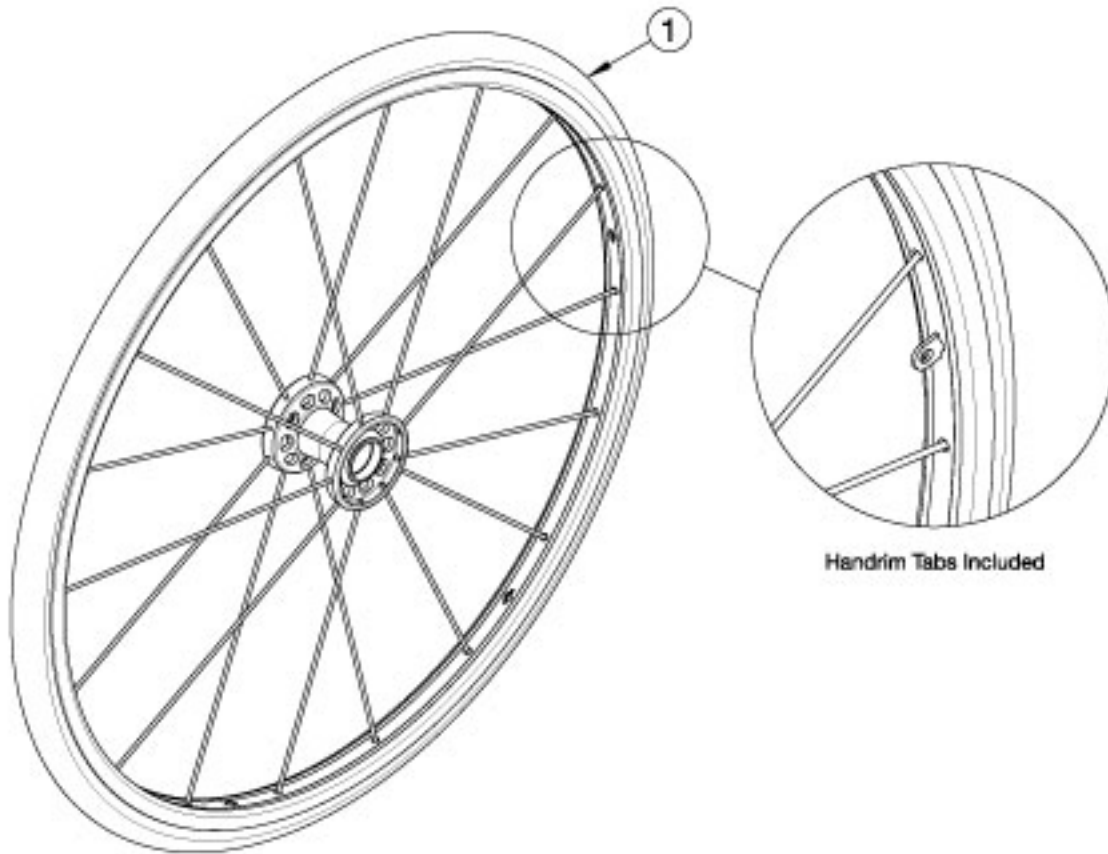

Focus MAXX Spoke Wheel / Tire Assemblies

Item Number	Part Number	Description	Quantity
1	116733	24" MAXX Spoke Wheel with Pneumatic w/ Airless Insert Tire, Black	1