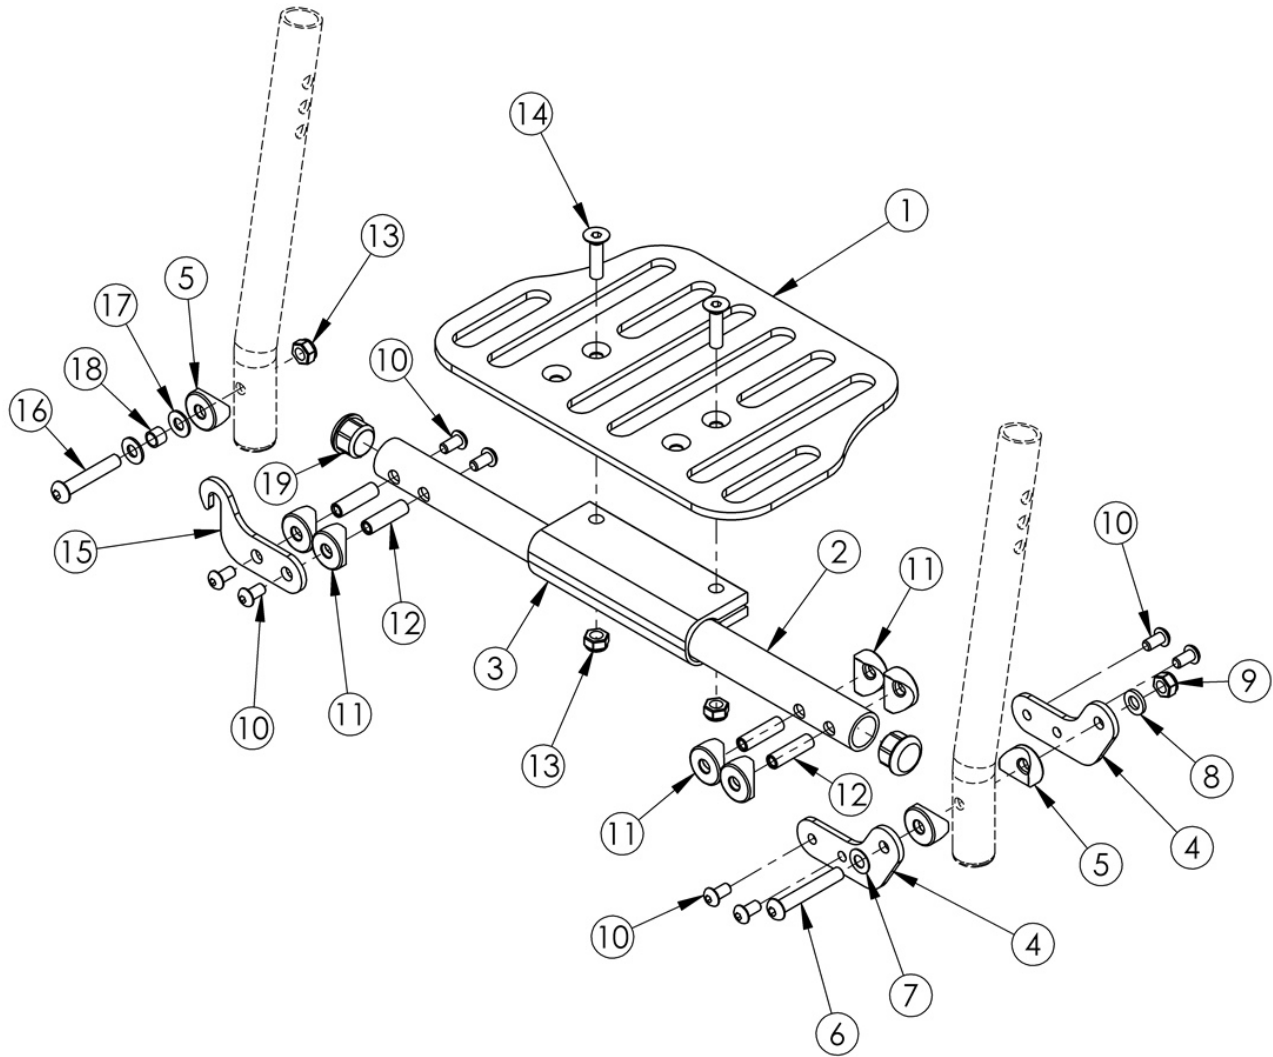

# Catalyst 5Ti Footplates - One Piece Flip Up

Sizes for footplates are based on seat width.

Item Number	Part Number	Description	Quantity	Retail
3-19	112894	Hardware Assembly for One Piece Flip Up Footplate	1	\$142.47
1a, 2a, 3-19	500517	Footrest Assembly One Piece Flip 14" Wide	1	\$180.50
1a, 2b, 3-19	500518	Footrest Assembly One Piece Flip 15" Wide	1	\$180.50
1a, 2c, 3-19	500519	Footrest Assembly One Piece Flip 16" Wide	1	\$180.50