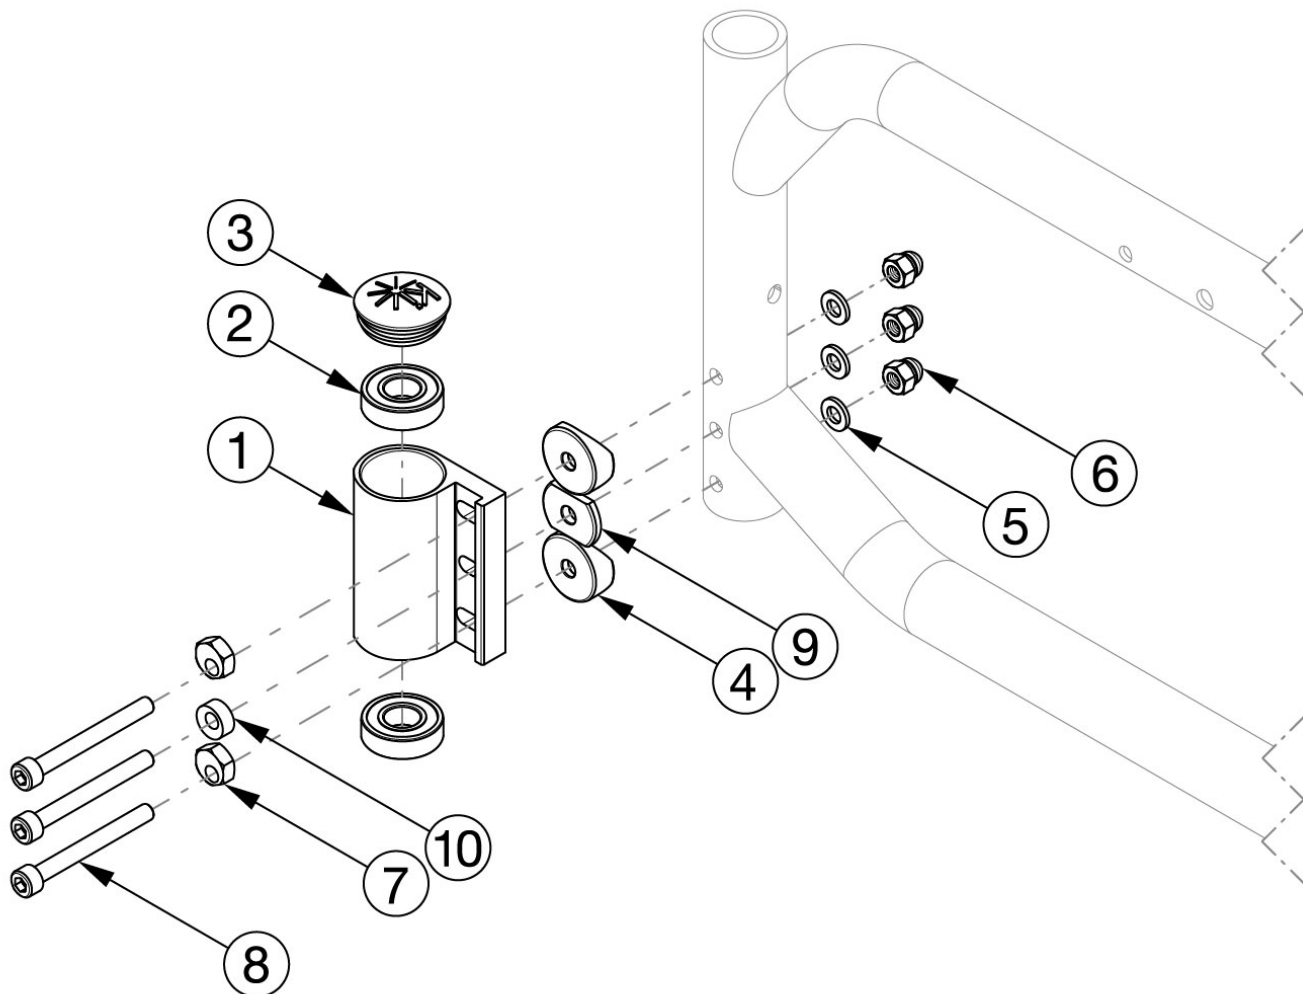

# Catalyst E Caster Housing - Heavy Duty

Item Number	Part Number	Description	Quantity	Retail
1a, 2 - 10	115830	HD Caster Housing Assembly, Black, Left, No Transit	1	\$78.10
1b, 2 - 10	115831	HD Caster Housing Assembly, Black, Right, No Transit	1	\$78.10
1a, 1b, 2 - 10	115832	HD Caster Housing Assembly, Black, PAIR, No Transit	1	\$156.20
1a, 2	100526	Caster Housing Left, Black, CAT/LFT	1	\$39.54
1b,2	100527	Caster Housing Right, Black, CAT/LFT	1	\$39.54
3	102005	Ki Caster Housing Cap	1	\$1.23
4	000056	Saddle 1 1/8"	2	\$1.66
5	100746	M6 Flat Washer Blk Zn	3	\$1.66

Item Number	Part Number	Description	Quantity	Retail
6	100558	M6 NYL INS Domed Cap L/N ZC	3	\$1.10
7	100510	Eccentric Washer	2	\$1.73
8	111814	M6 x 55 SHCS, 45mm Shoulder, 10 mm Thread, CLS 12.9	3	\$5.39
9	111813	1 1/8" Half Saddle	1	\$5.85
10	111544	Eccentric Washer, 0.50" Diameter	1	\$5.39