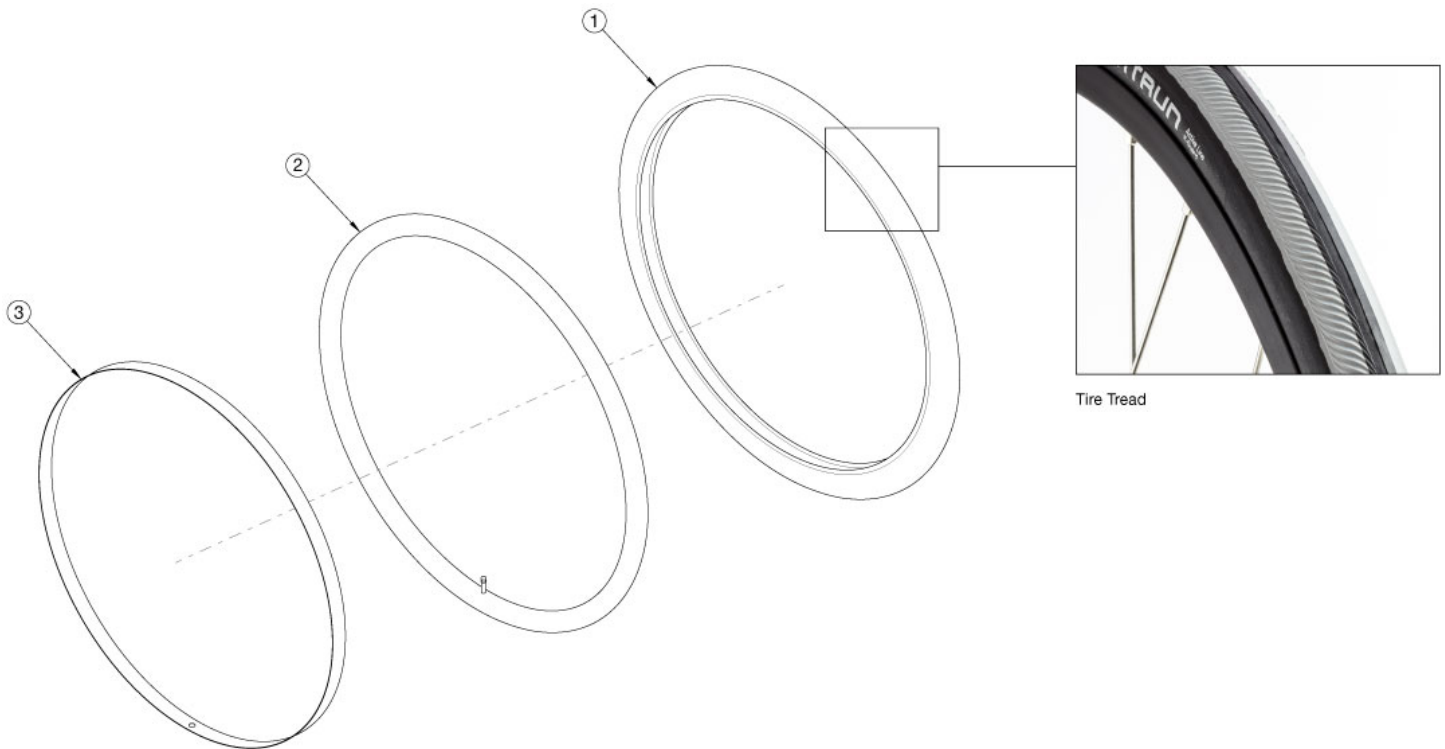

Little Wave Tires - High Pressure

Please note tab mounted handrims must be installed prior to the tire being installed.

Item Number	Part Number	Description	Quantity
1a-3	110005	Tire 20" x 1" High Pressure, Inner Tube and Rim Strip	1
1b-3	110006	Tire 22" x 1" High Pressure, Inner Tube and Rim Strip	1
1c-3	110007	Tire 24" x 1" High Pressure, Inner Tube and Rim Strip	1
1a	102957	Tire 20" x 1" High Pressure, Right Run (25-451)	1
1b	100610	Tire 22" x 1" High Pressure - K196 Grey	1
1c	102958	Tire 24" x 1" High Pressure, Right Run (25-540)	1

See Page 2 for Discontinued Wheels.

Tire Component Chart (Discontinued Wheels)

Wheel		1 3/8" Street Pneumatic			1" High Pressure			1 3/8" Euro Trek Knobby			1" Schwalbe				1 3/8" Schwalbe HS-127			2" Mountain		
Wheel	Wheel Part #	Tire	Inner Tube	Rim Strip	Tire	Inner Tube	Rim Strip	Tire	Inner Tube	Rim Strip	Mara-thon Tire	One Tire	Inner Tube	Rim Strip	Tire	Inner Tube	Rim Strip	Tire	Inner Tube	Rim Strip
18" Ki Spoke	200529	101587	101588	101137																
20" Ki Spoke	200530	100911	100912	101137	102957	102844	101137													
22" Ki Spoke	200531	100634	100588	101908	102961	100609	101908											101475	100588	101908
24" Ki Spoke	200532	111818	100589	100596	102958	100580	100596	102982	100589	100596	100864	103176	100580	100596	102920	100589	100596	101476	101188	100596
25" Ki Spoke	200533				102959	101457	101452				101357	103177	101457	101452				100166	100208	101452
26" Ki Spoke	200534	100636	100590	100608	102960	100582	100597				100865		100582	100597						
20" 5-Spoke X Core	101961	100911	100912	101137																
22" 5-Spoke X Core	101962	100634	100588	101908																
24" 5-Spoke X Core	100960	111818	100589	100596				102982	100589	100596					102920	100589	100596			