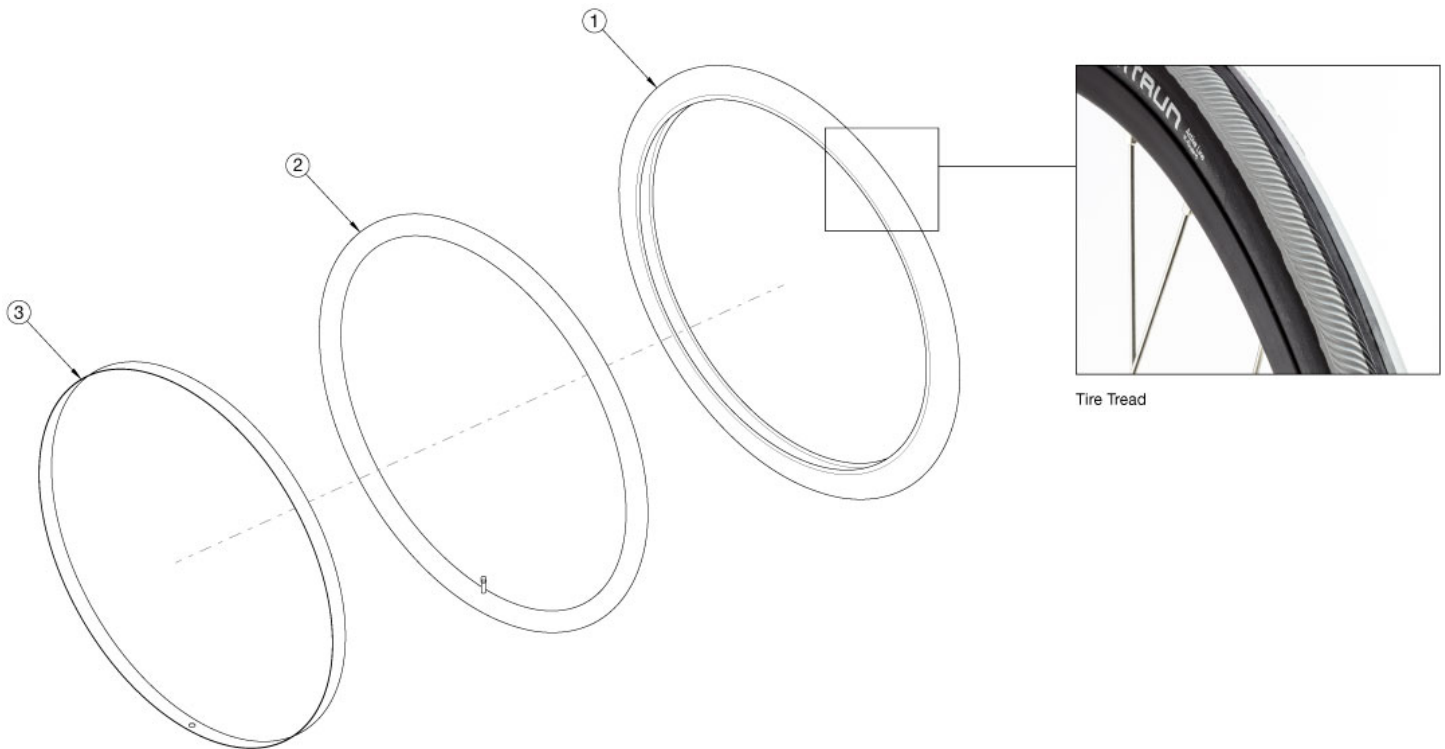

Little Wave Tires - High Pressure

Please note tab mounted handrims must be installed prior to the tire being installed.

Item Number	Part Number	Description	Quantity
1a-3	110005	Tire 20" x 1" High Pressure, Inner Tube and Rim Strip	1
1b-3	110006	Tire 22" x 1" High Pressure, Inner Tube and Rim Strip	1
1c-3	110007	Tire 24" x 1" High Pressure, Inner Tube and Rim Strip	1
1a	102957	Tire 20" x 1" High Pressure, Right Run (25-451)	1
1b	100610	Tire 22" x 1" High Pressure - K196 Grey	1
1c	102958	Tire 24" x 1" High Pressure, Right Run (25-540)	1

See Page 2 for Discontinued Wheels.

Tire Component Chart (Discontinued Wheels)

Wheel		1 3/8" Street Pneumatic			1" High Pressure			1 3/8" Euro Trek Knobby			1" Schwalbe				1 3/8" Schwalbe HS-127			2" Mountain			
Wheel	Wheel Part #	Tire	Inner Tube	Rim Strip	Tire	Inner Tube	Rim Strip	Tire	Inner Tube	Rim Strip	Mara-thon Tire	One Tire	Inner Tube	Rim Strip	Tire	Inner Tube	Rim Strip	Tire	Inner Tube	Rim Strip	
18" Ki Spoke	200529	101587	101588	101137																	
20" Ki Spoke	200530	100911	100912	101137	102957	102844	101137														
22" Ki Spoke	200531	100634	100588	101908	102961	100609	101908											101475	100588	101908	
24" Ki Spoke	200532	111818	100589	100596	102958	100580	100596	102982	100589	100596	100864	103176	100580	100596	102920	100589	100596	101476	101188	100596	
25" Ki Spoke	200533				102959	101457	101452				101357	103177	101457	101452				100166	100208	101452	
26" Ki Spoke	200534	100636	100590	100608	102960	100582	100597				100865		100582	100597							
20" 5-Spoke X Core	101961	100911	100912	101137																	
22" 5-Spoke X Core	101962	100634	100588	101908																	
24" 5-Spoke X Core	100960	111818	100589	100596				102982	100589	100596					102920	100589	100596				