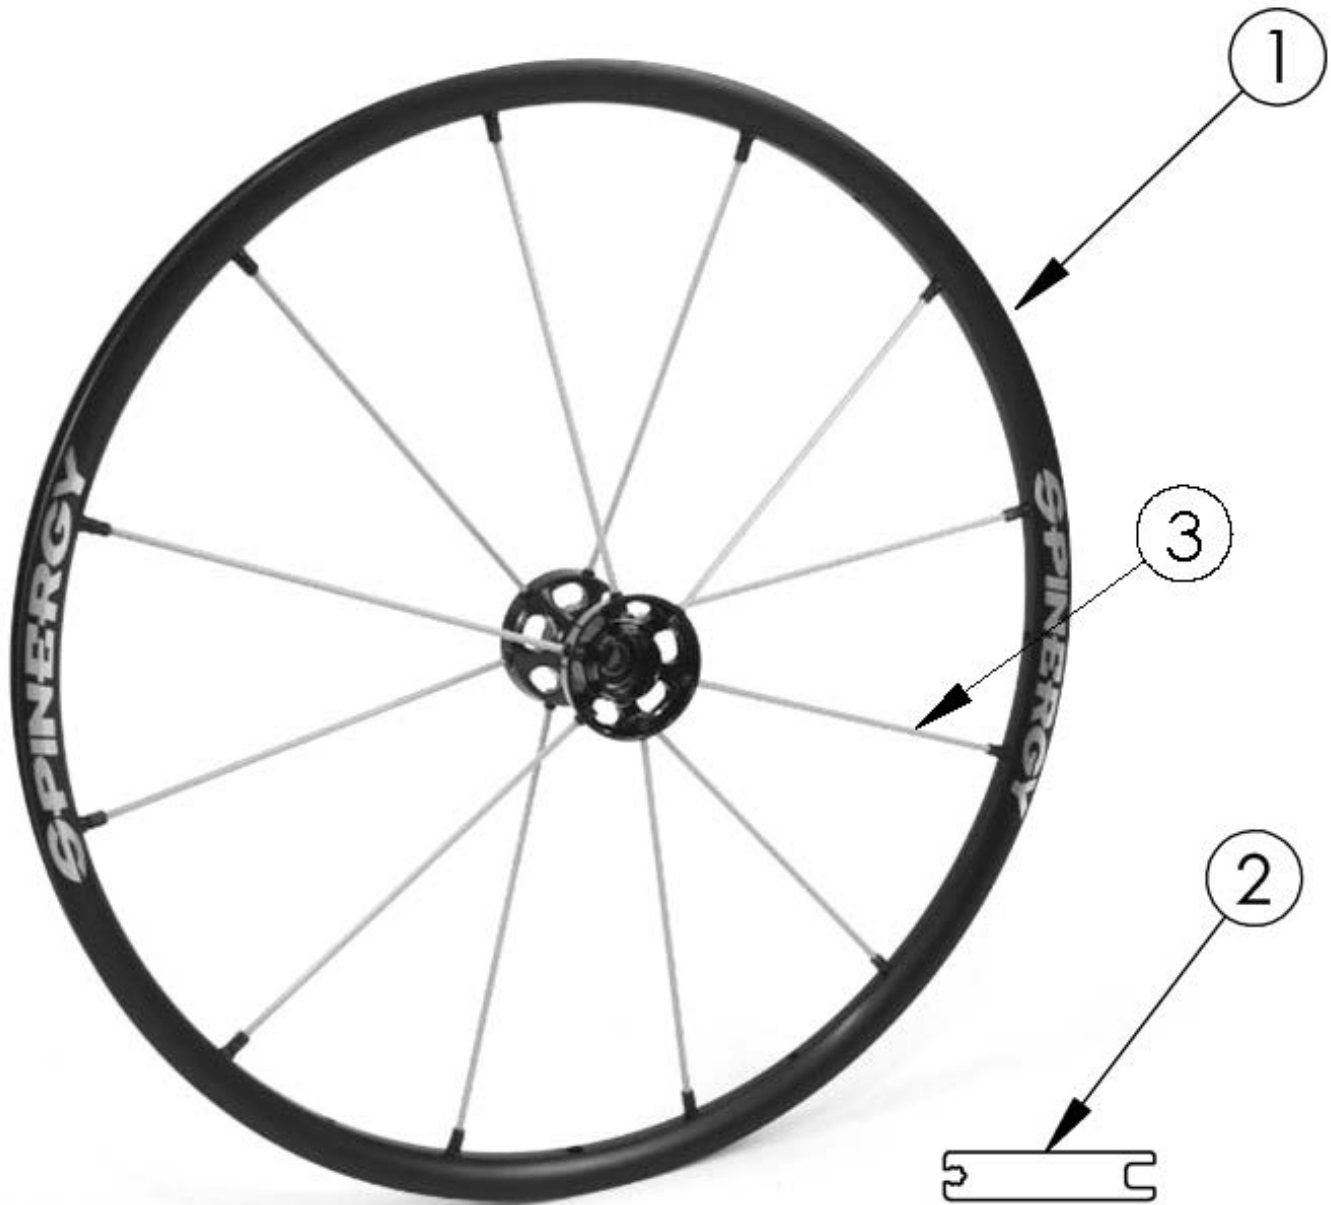

Rogue2 Wheels - SpinerGY LX

Recommended to order the SpinerGY LX Replacement Spoke Tool Kit (110119) when replacing spokes. Replacement SpinerGY Spokes and SpinerGY Wheels with Flex Rims may have an extended lead time. If changing wheel size and anti-tips are present, new anti-tips may be required. If changing wheel size or style, new axles may be needed. Please note tab mounted handrims must be installed prior to the tire being installed.

Item Number	Part Number	Description	Quantity
1a	100886	22" x 1/2" SpinerGY LX Black Spoke	1
1b	100939	22" x 1/2" SpinerGY LX Red Spoke	1