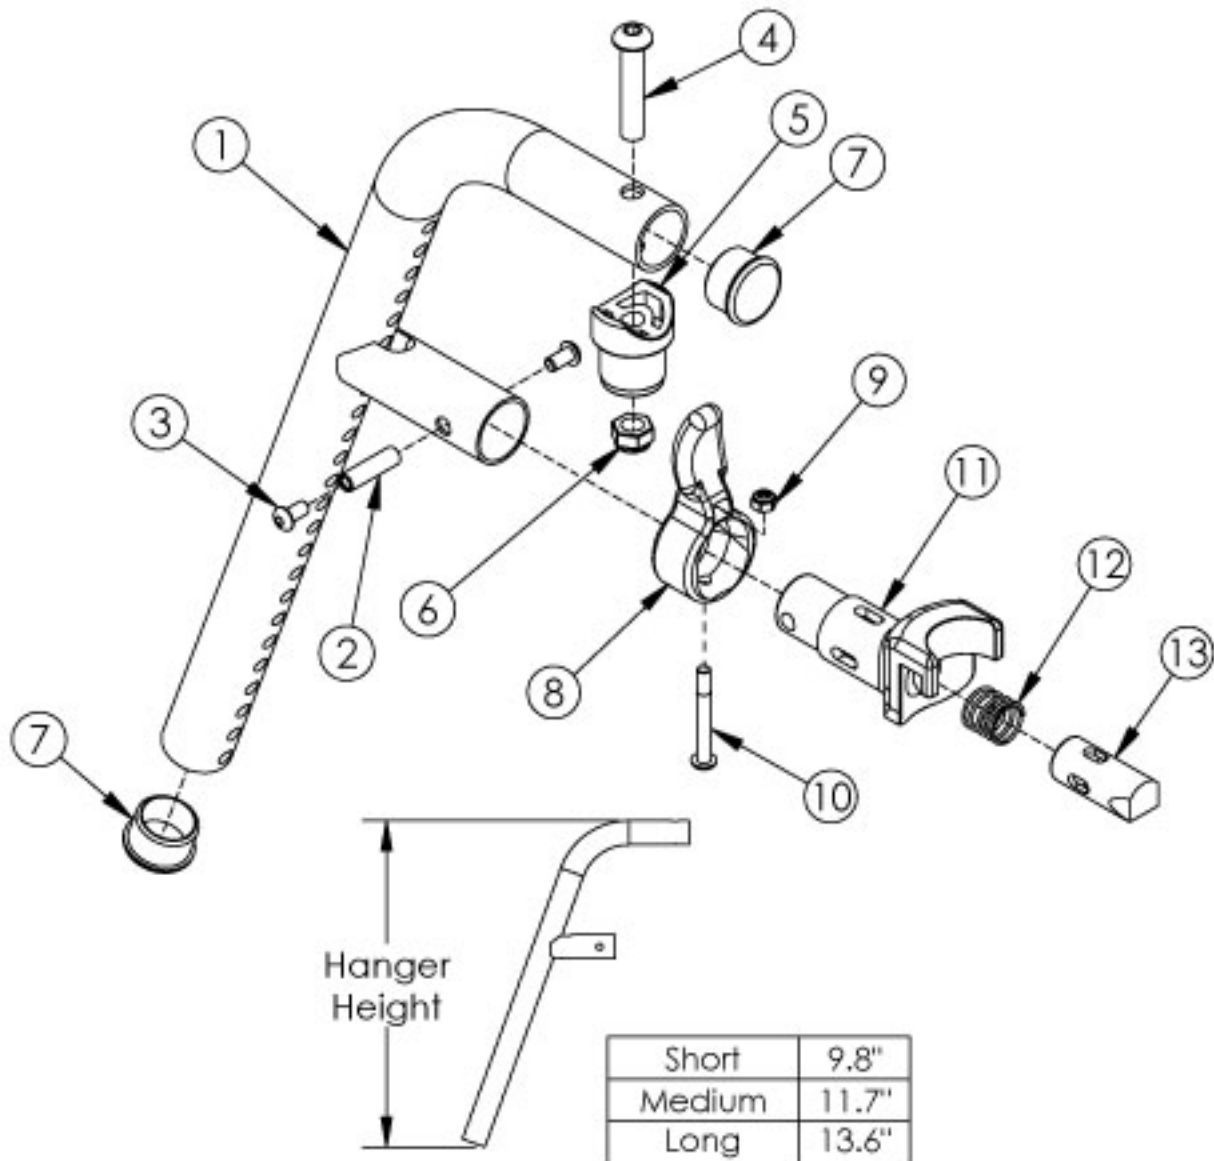

Liberty 70 Degree Front Mount Hanger

Please Note: If chair was built with hangers omitted, then latch blocks need to be ordered with hangers. Please reference the "Seat Frame" parts manual page.

Item Number	Part Number	Description	Quantity
1a, 7	501232_ _ _	Hanger Tube Assm 70 Front Mount Long _ _ _	1
1b, 7	501357_ _ _	Hanger Tube Assm 70 Front Mount Medium _ _ _	1
1c, 7	501358_ _ _	Hanger Tube Assm 70 Front Mount Short _ _ _	1
1a-13	504643_ _ _	Hanger Assm 70 Front Mount Long 4-Way - In-Line	1
1b-13	504641_ _ _	Hanger Assm 70 Front Mount Medium 4-Way - In-Line	1