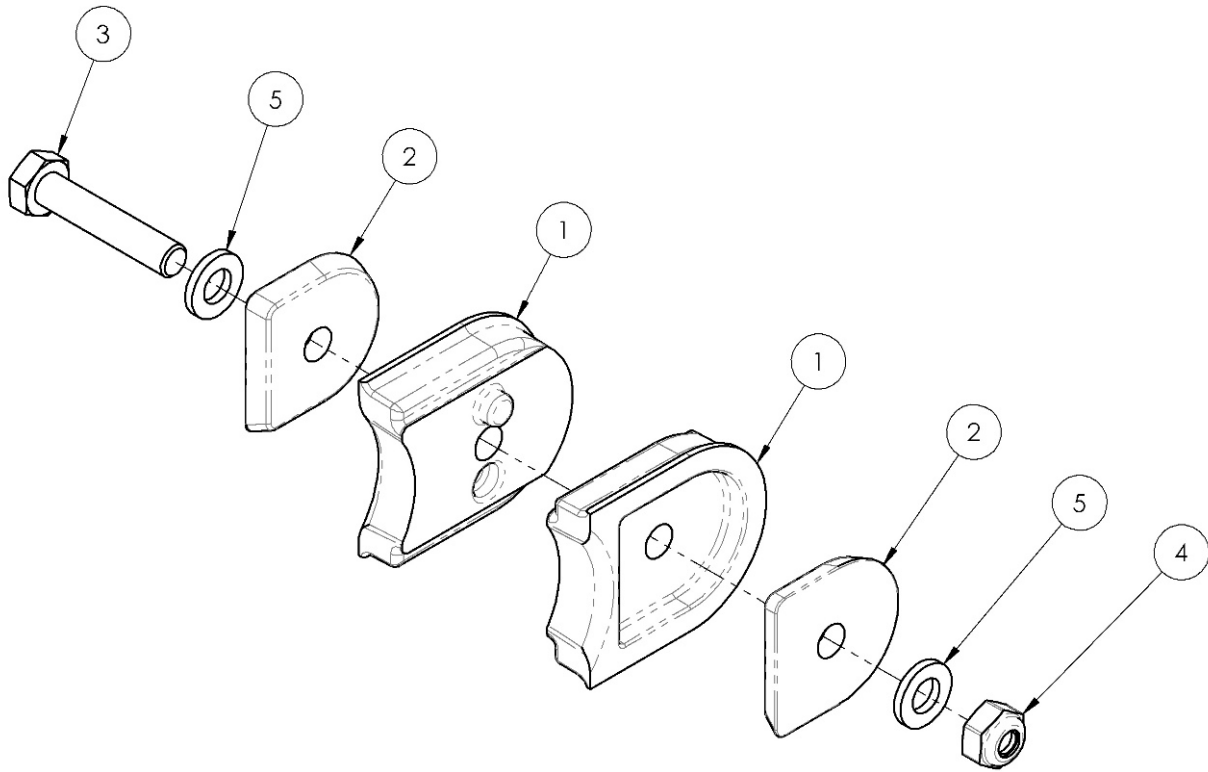

# CR45 Tilt Stop

Item Number	Part Number	Description	Quantity
1 - 5	501072	Tilt Stop PAIR Assembly Focus	1
1	001036	Pad Tilt Stop TILT	2
2	001037	Thrust Plate Tilt Stop TILT	2
3	101824	M6 X 30 Hhcs Blk Zn	1
4	100658	M6 Nylock Nut Blk Zn	1
5	100746	M6 Flat Washer Blk Zn	2