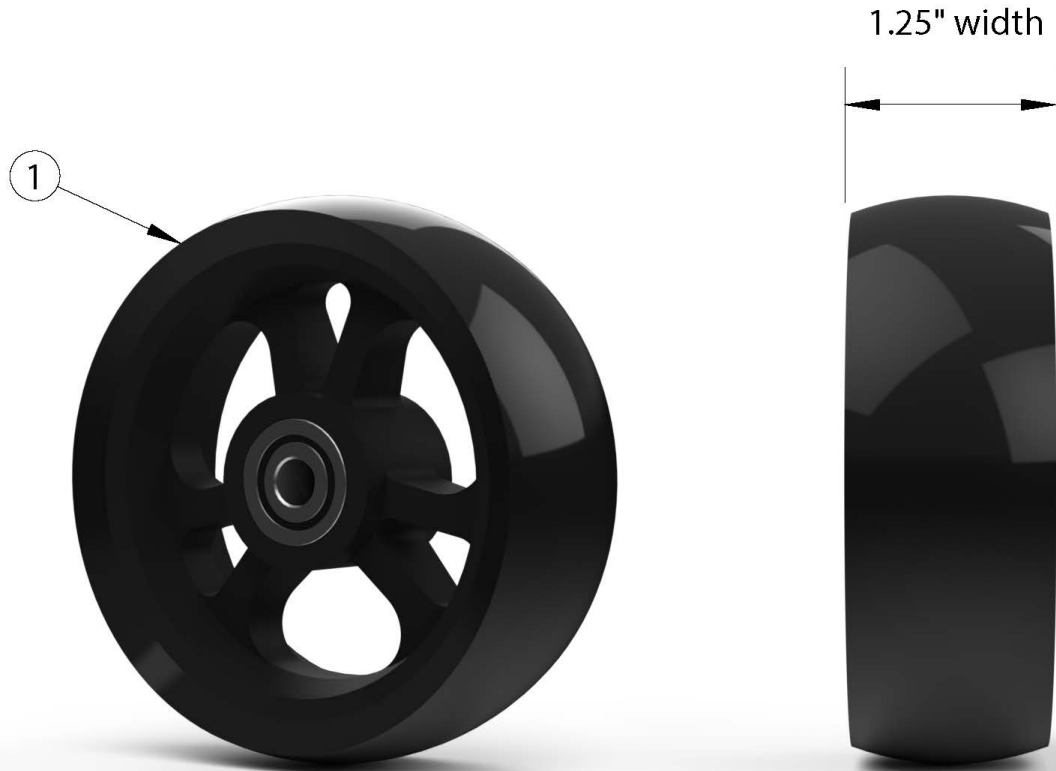

# Flip for Leckey 1.25" Soft Roll (Poly) Casters

*These casters effective February 8th, 2021 If replacing discontinued casters, a quantity of 2 will be needed. New casters do not match the sizes of the discontinued casters. If changing size of casters, new forks may be needed.*

Item Number	Part Number	Description	Quantity
1a	100786	Caster 6 x 1.25" Soft Roll <i>Replaced part number 100521</i>	1
1b	111863	Caster 8 x 1.25" Soft Roll <i>Replaced part number 100525</i>	1