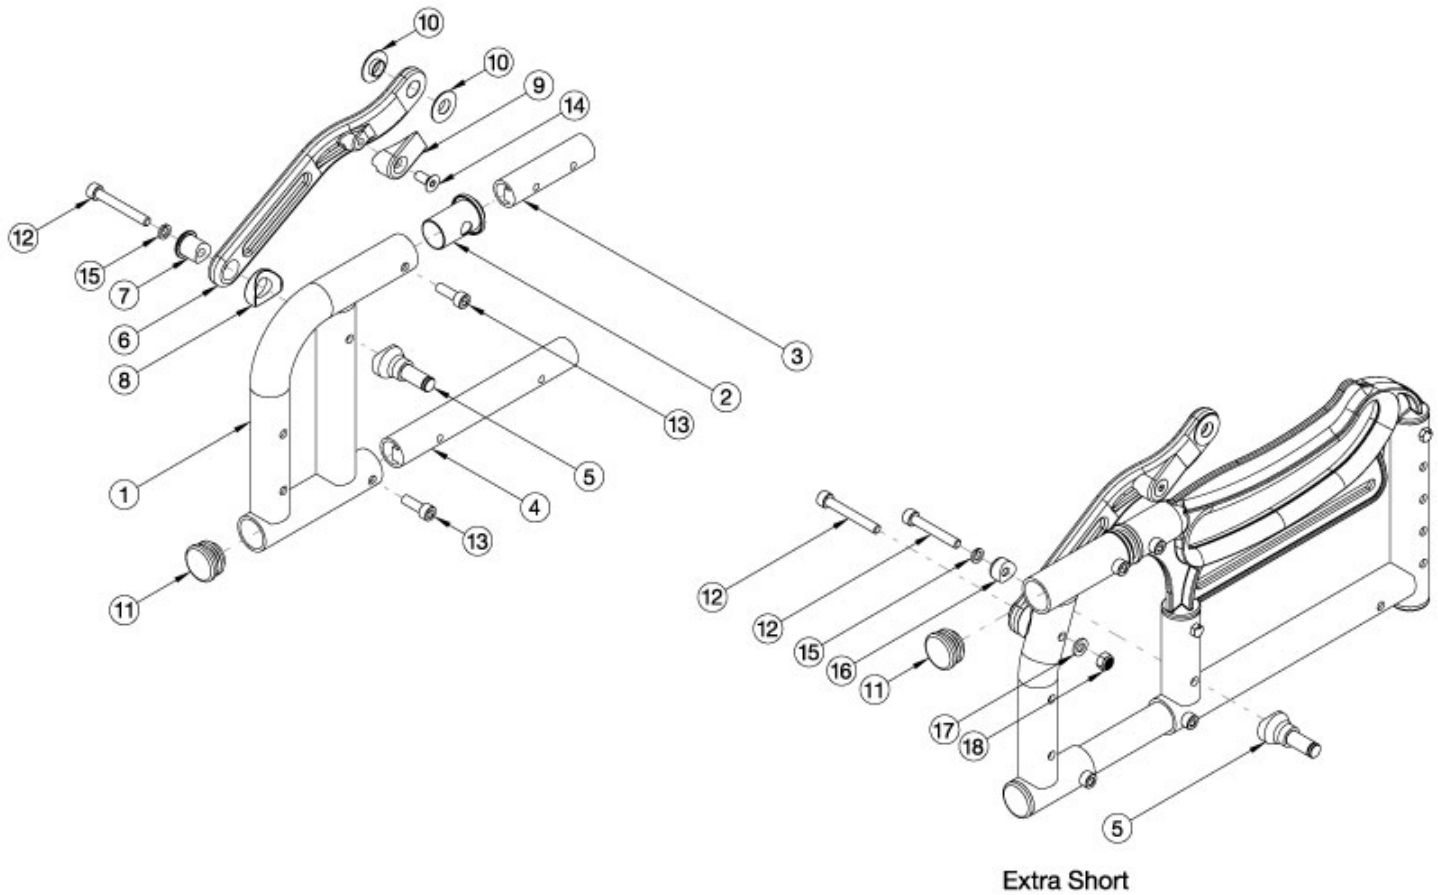

Arc Front Side Frame

Select color of parts based on Base Frame color of the chair. When changing frame depth ranges, new seat frame assemblies are needed.

Item Number	Part Number	Description	Quantity
1a, 2, 11	113109_ _ _	Front Side Frame, Extra Short, Right, Arc <i>Accommodates 12-15" Depths</i>	1
1b, 2, 11	113110_ _ _	Front Side Frame, Extra Short, Left, Arc <i>Accommodates 12-15" Depths</i>	1
1c, 2, 11	113111_ _ _	Front Side Frame, Short, Right, Arc <i>Accommodates 14-17" Depths</i>	1
1d, 2, 11	113112_ _ _	Front Side Frame, Short, Left, Arc <i>Accommodates 14-17" Depths</i>	1
1e, 2, 11	113113_ _ _	Front Side Frame, Medium, Right, Arc <i>Accommodates 16-19" Depths</i>	1
1f, 2, 11	113114_ _ _	Front Side Frame, Medium, Left, Arc <i>Accommodates 16-19" Depths</i>	1

Item Number	Part Number	Description	Quantity
1g, 2, 11	113115_ _ _	Front Side Frame, Long, Right, Arc <i>Accommodates 18-20" Depths</i>	1
1h, 2, 11	113116_ _ _	Front Side Frame, Long, Left, Arc	1
2	110149	Bushing, Pivot, X-Hinge	1
3	110162	Side Frame Pivot Tube, Upper	1
4	110163	Side Frame Pivot Tube, Lower	1
5	110210	Mount, Mechlock, Lower	1
6	110212	Link Arm	1
7	110214	Link Arm Lower Bushing	1
8	110215	Saddle, Link Arm	1
9	110270	Bumper, Tilt Stop	1
10	110253	Bushing, Flg, .397IDx.87ODx.175Lg	2
11	100804	Tube End Plug 1"	1
12	101472	M6 x 45 SHCS BLK ZC	1
13	101844	M6 x 18 SHCS Blk Zn	2
14	101594	M6 x 14 CLS10.9 DIN7991 FSHCS BLKZC w/Patch	1
15	102810	M6 Lockwasher, Hi-Collar, ZC	1