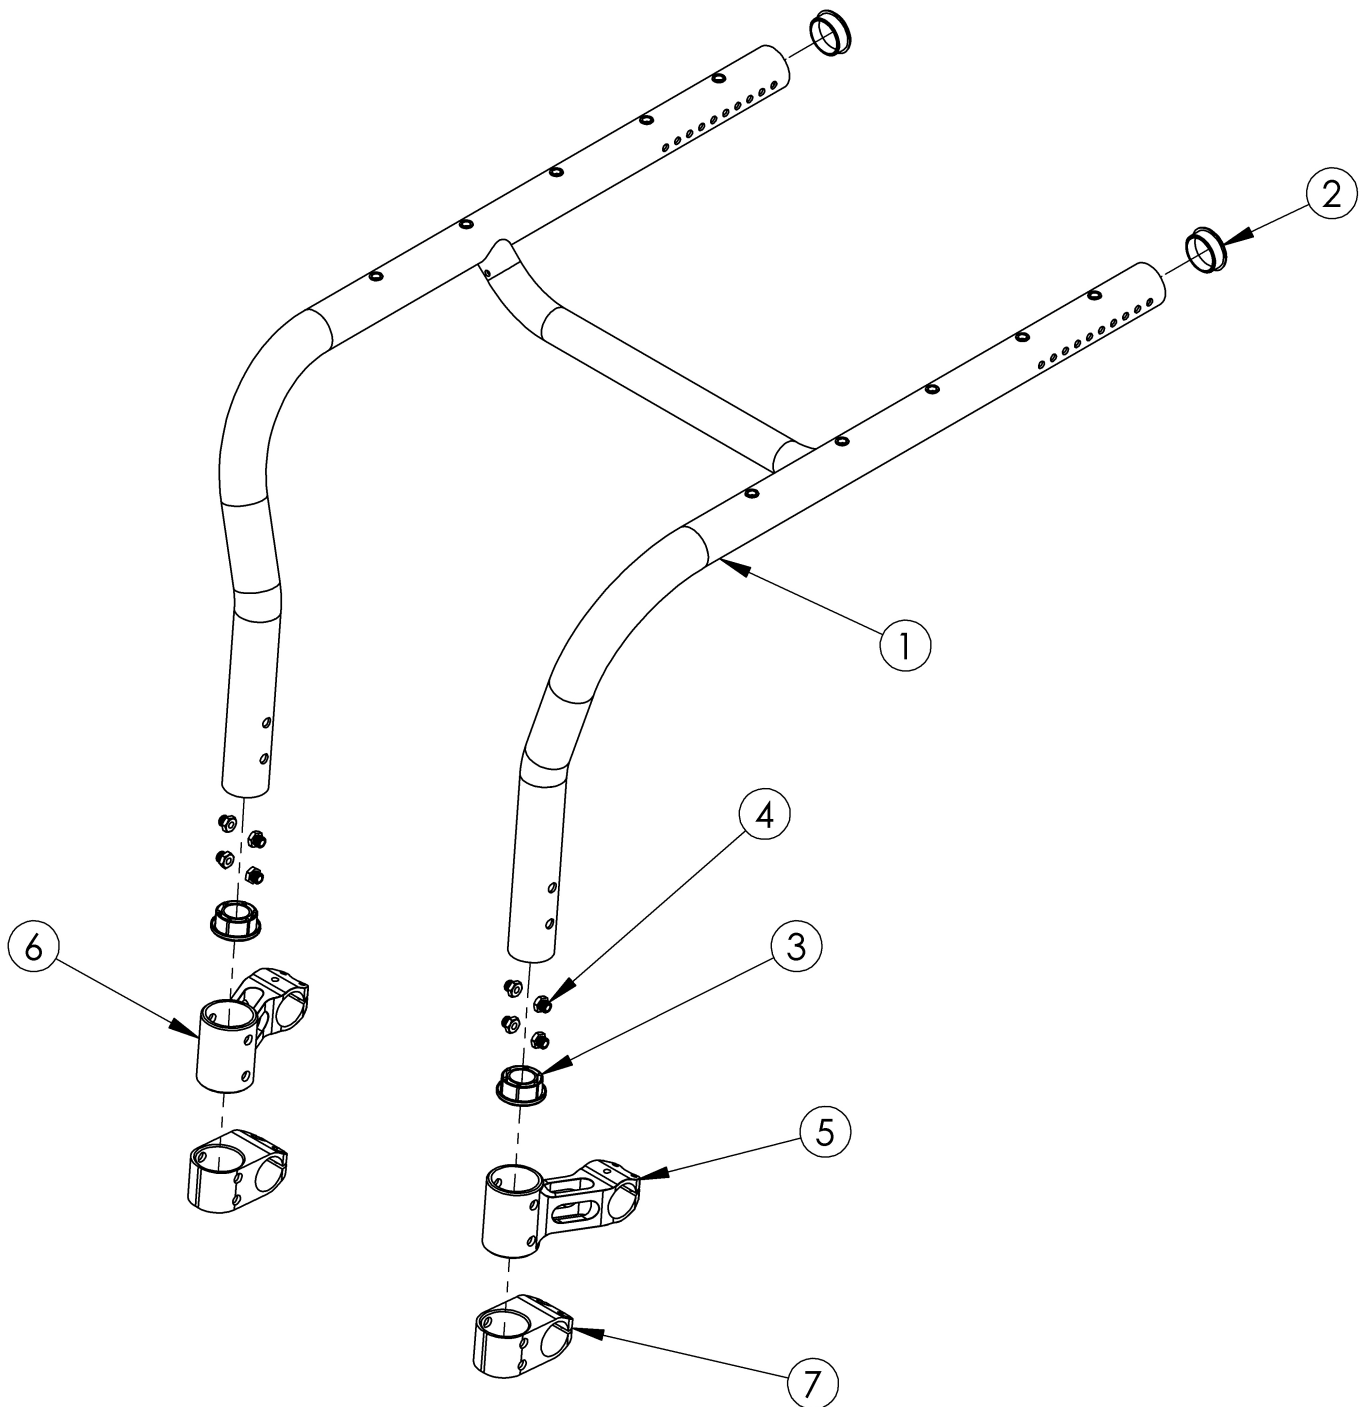

# Rogue ALX Rigid Frame (Formerly Tsunami)

Replacement rigid frames may be quoted, but must be ordered through Customer Service. Serial number required upon order. Depending on configuration, new caster mounts may be required. If transit is present, new front transit brackets may be required.

Item Number	Part Number	Description	Quantity
1a, 2 - 7	RFTS	Replacement RG ALX Aluminum Frame	1

Item Number	Part Number	Description	Quantity
		<i>Items 2 and 3 are included dependent upon configuration. Either items 5 and 6 will be included or item 7, quantity 2, dependent upon configuration.</i>	
1b, 2 - 7	RFTSGIT	Replacement RG ALX Aluminum Frame w/ Graphic Image Transfer <i>Items 2 and 3 are included dependent upon configuration. Either items 5 and 6 will be included or item 7, quantity 2, dependent upon configuration.</i>	1
2	101113	Tube End Plug 1 3/8"	2
3	000490	Sleeve Footrest Plastic Rigid	2
4	000491	Caster T-Nut, RG ALX/LW XP	8