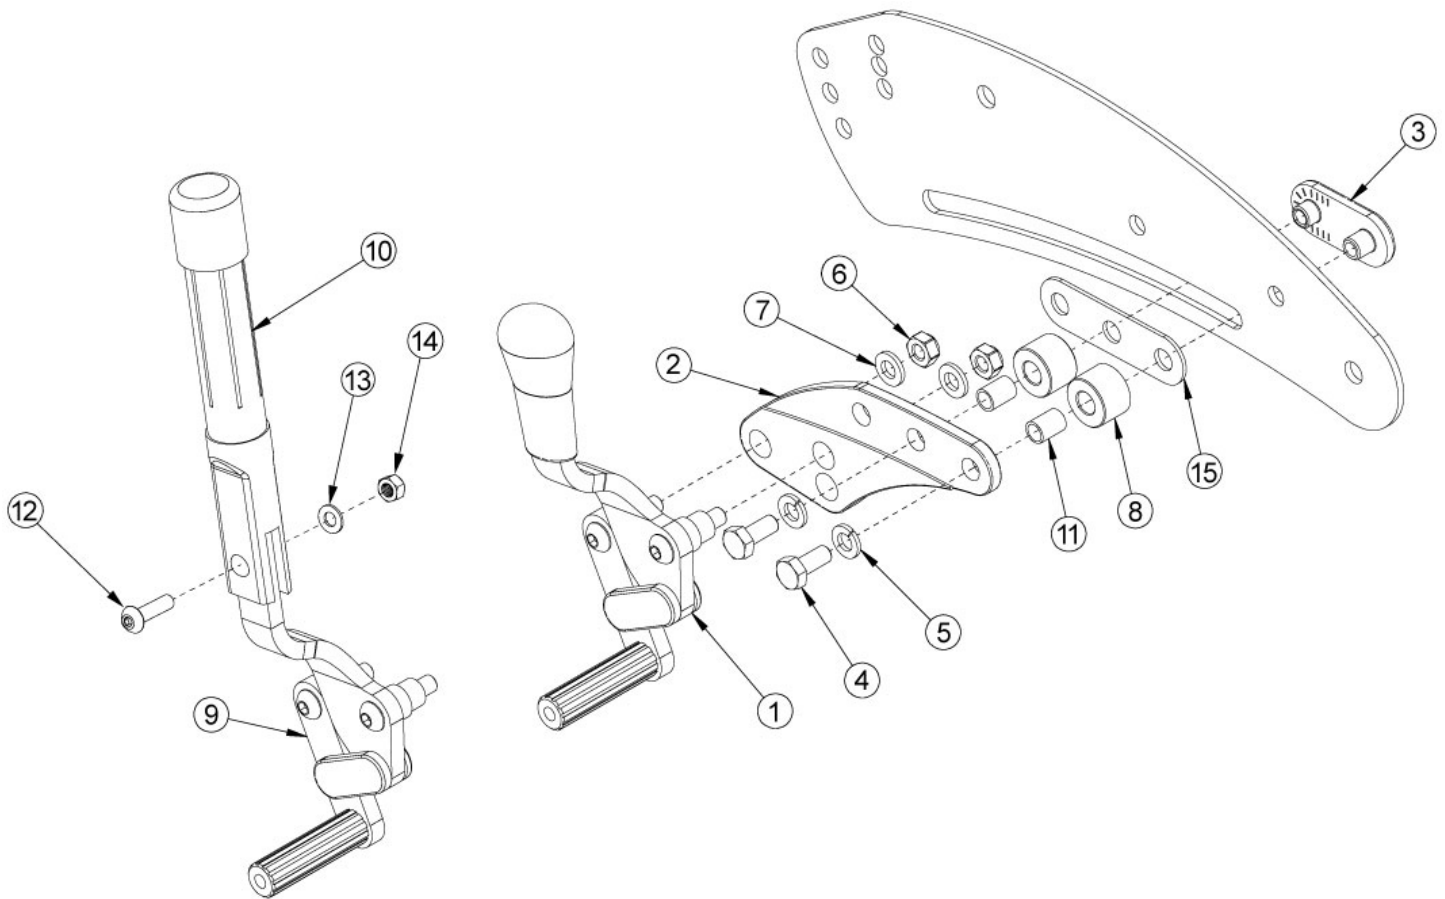

# Flip Non-Self Propel Push / Pull Wheel Lock

If 12" Wheels are present, use kits for corresponding wheel size.

Item Number	Part Number	Description	Quantity
1a, 2a, 3, 4b, 5-7, 15	502990	Wheel Lock Assembly, Std Push, Right, Flip	1
1b, 2a, 3, 4b, 5-7, 15	502991	Wheel Lock Assembly, Std Push, Left, Flip	1
1a, 1b, 2a, 3, 4b, 5-7, 15	502836	Wheel Lock Assembly, Std Push, PAIR, Flip	1
2a, 3, 4b, 5-7, 9a, 10, 12-14, 15	502992	Wheel Lock Assembly, Std Push w/ Extension, Right, Flip	1
2a, 3, 4b, 5-7, 9b, 10, 12-14, 15	502993	Wheel Lock Assembly, Std Push w/ Extension, Left, Flip	1
2a, 3, 4b, 5-7, 9a, 9b, 10, 12-14, 15	502837	Wheel Lock Assembly, Std Push w/ Extension, PAIR, Flip	1
1c, 2b, 3, 4b, 5-7, 15	502994	Wheel Lock Assembly, Std Pull, Right, Flip	1
1d, 2b, 3, 4b, 5-7, 15	502995	Wheel Lock Assembly, Std Pull, Left, Flip	1

Item Number	Part Number	Description	Quantity
11	001019	Bearing Shaft Upper <i>Used only with 12" Wheels</i>	2
12	101117	M5 x 22 BTN SHCS BLK ZC	1
13	101856	Flat Washer, M5, Blk Zn	1
14	100657	M5 Nylock Nut Blk Zn	1
15	002913	Wheel Lock Mount Spacer FLIP <i>Used with All Wheels Except 12" Wheels</i>	1