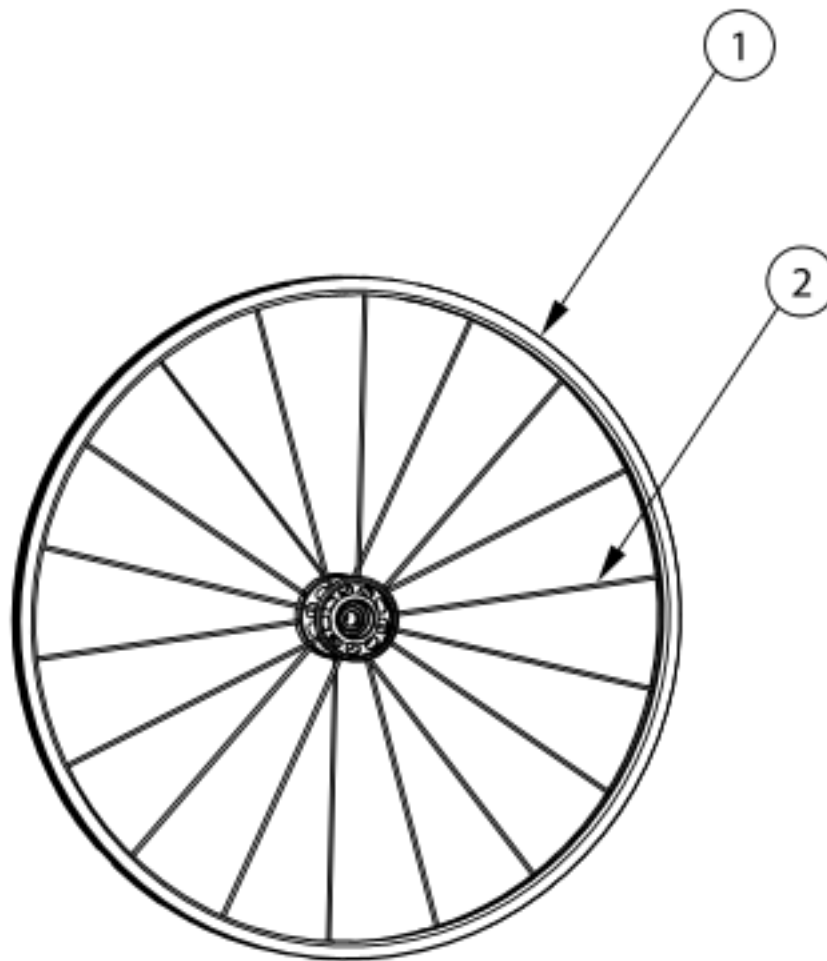

Ethos Wheels - MAXX Spoke

If changing wheel size and anti-tips are present, new anti-tips may be required. If changing wheel style, new axles may be needed. Please note tab mounted handrims must be installed prior to the tire being installed. If Drum Brake is present, see MAXX Spoke for Drum Brake page.

Item Number	Part Number	Description	Quantity
1a	105135	Wheel 22" MAXX Spoke, Black Hub/Rim/Spokes	1
1b	105136	Wheel 24" MAXX Spoke, Black Hub/Rim/Spokes	1
1c	107436	Wheel 25" MAXX Spoke, Black Hub/Rim/Spokes	1
1d	107437	Wheel 26" MAXX Spoke, Black Hub/Rim/Spokes	1
2a	107407	Replacement Spoke MAXX Spoke 22"	1
2b	107408	Replacement Spoke MAXX Spoke 24"	1