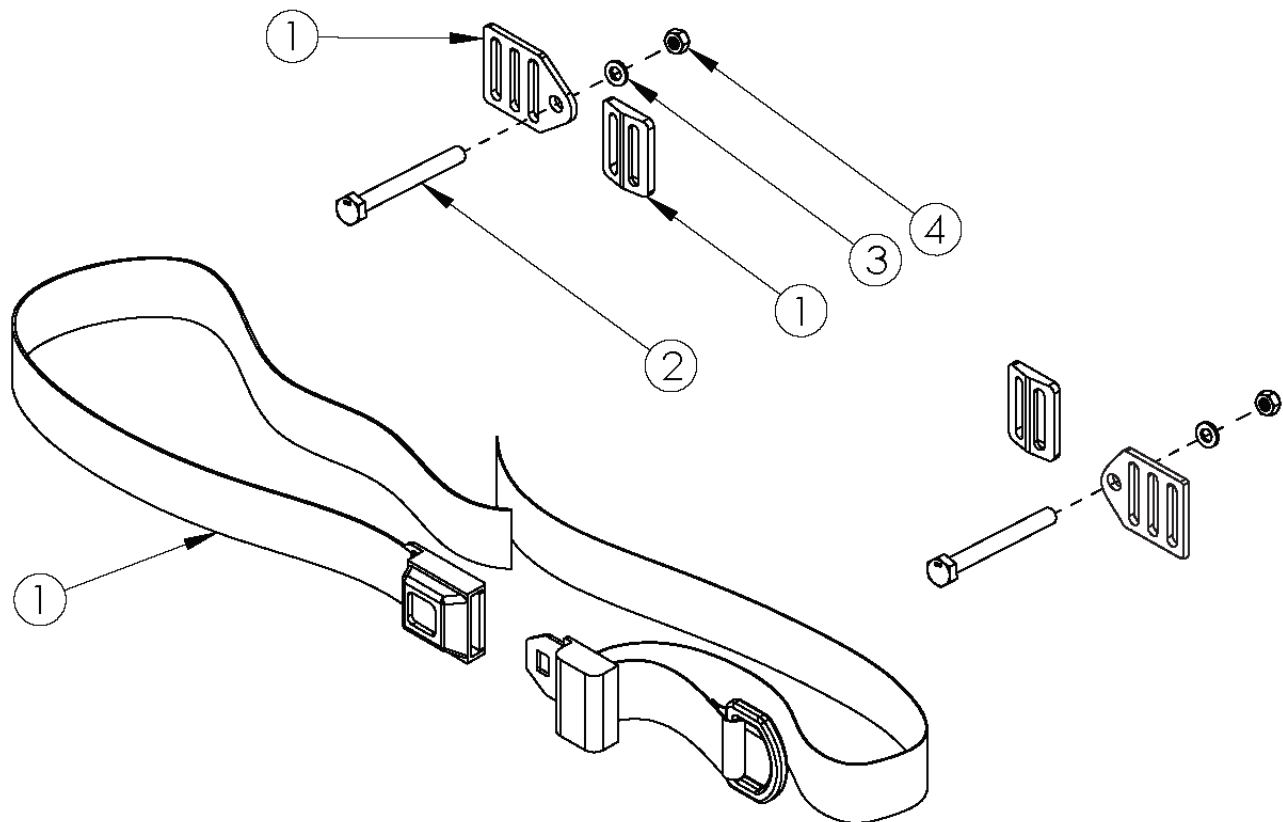

# Rogue ALX Pelvic Positioning Belts - 1" Auto Buckle and Hardware (Formerly Tsunami)

Item Number	Part Number	Description	Quantity
1, 2, 3, 4	111383	Belt Pelvic Positioning 1" Auto Buckle 51", RG ALX/Rogue/LW XP	1
1	100614	Belt Pelvic Positioning 1" Auto Buckle 51"	1
2	101781	M6 x 50mm Partial Thread BHCS Blk ZC	2
3	100746	M6 Flat Washer Blk Zn	2
4	100658	M6 Nylock Nut Blk Zn	2